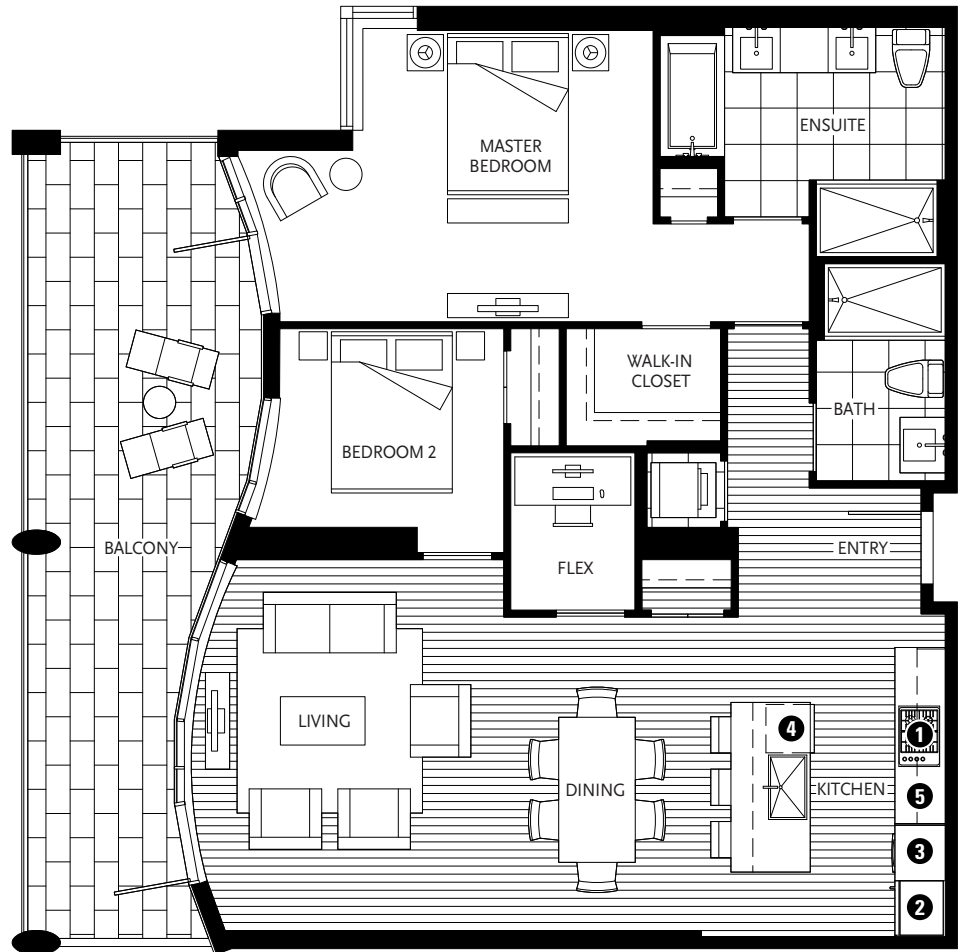

WALTER HARDWICK AVENUE

5TH + 7TH FLOOR
ALSO AVAILABLE ON FLOORS 3, 4, 6, 8