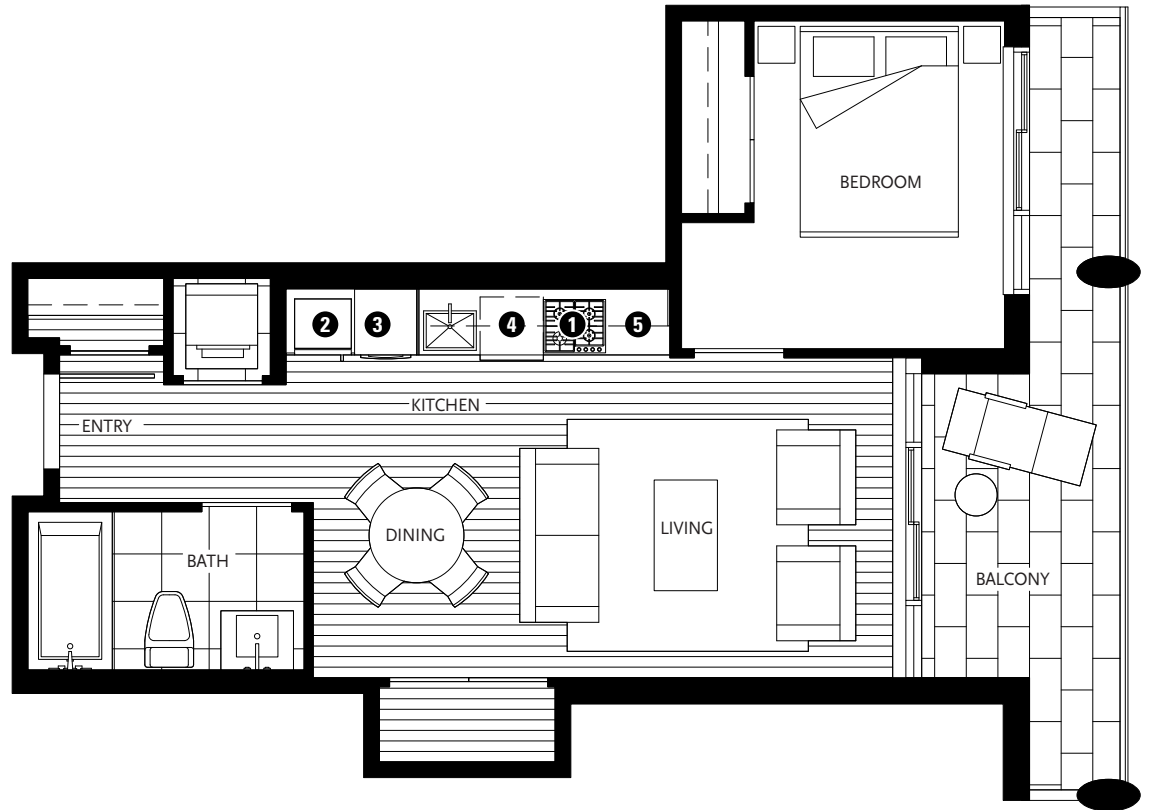

WALTER HARDWICK AVENUE

- 1 Miele gas cooktop
- 2 Sub-Zero refrigerator
- 3 Miele wall oven & Panasonic built-in microwave
- 4 Miele dishwasher
- 5 Eggersmann of Germany eco-wood cabinetry

5TH + 7TH FLOOR
ALSO AVAILABLE ON FLOORS 3, 4, 6