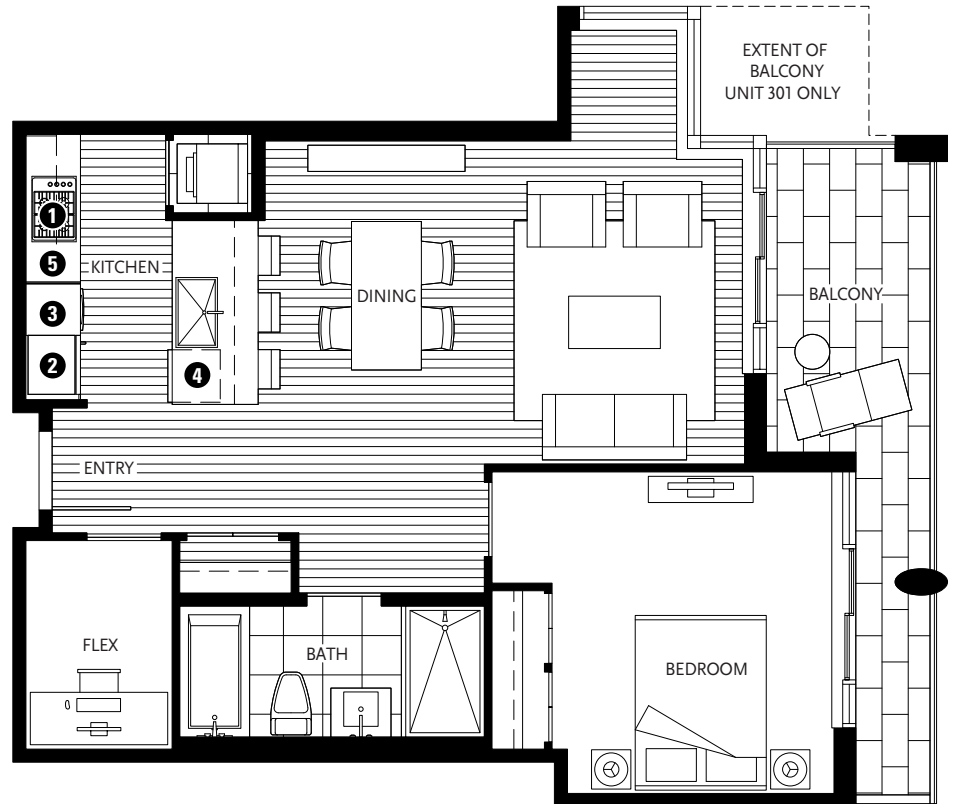

5TH + 7TH FLOOR
ALSO AVAILABLE ON FLOORS 3, 4, 6, 8