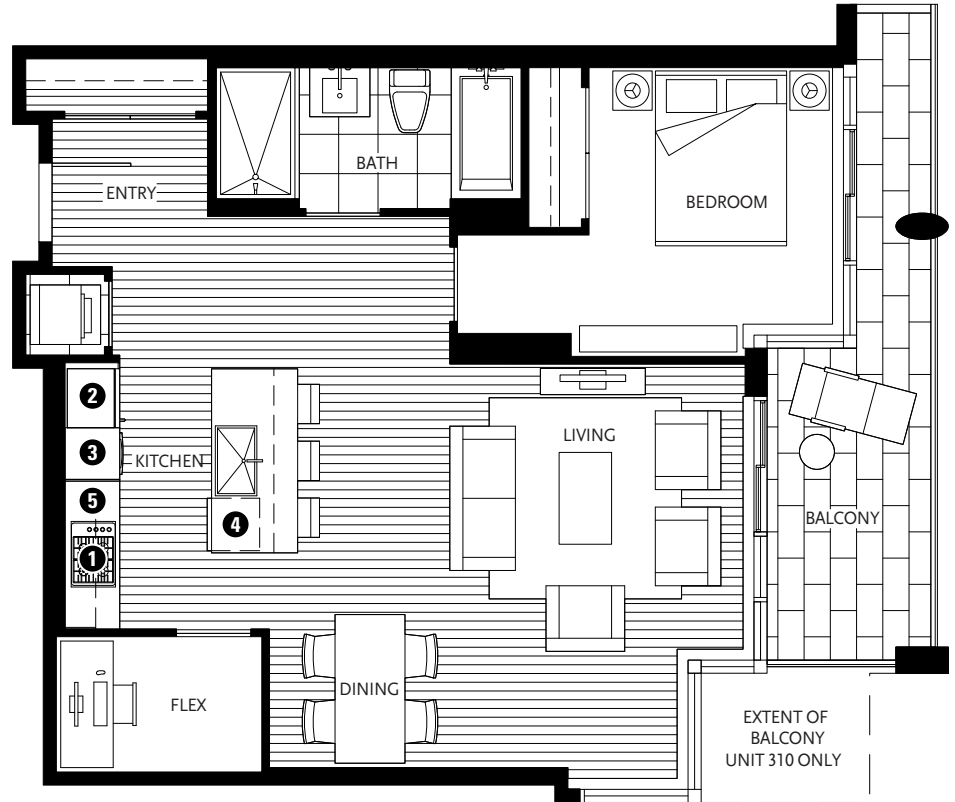

WALTER HARDWICK AVENUE

NORTH

5TH + 7TH FLOOR
ALSO AVAILABLE ON FLOORS 3, 4, 6, 8