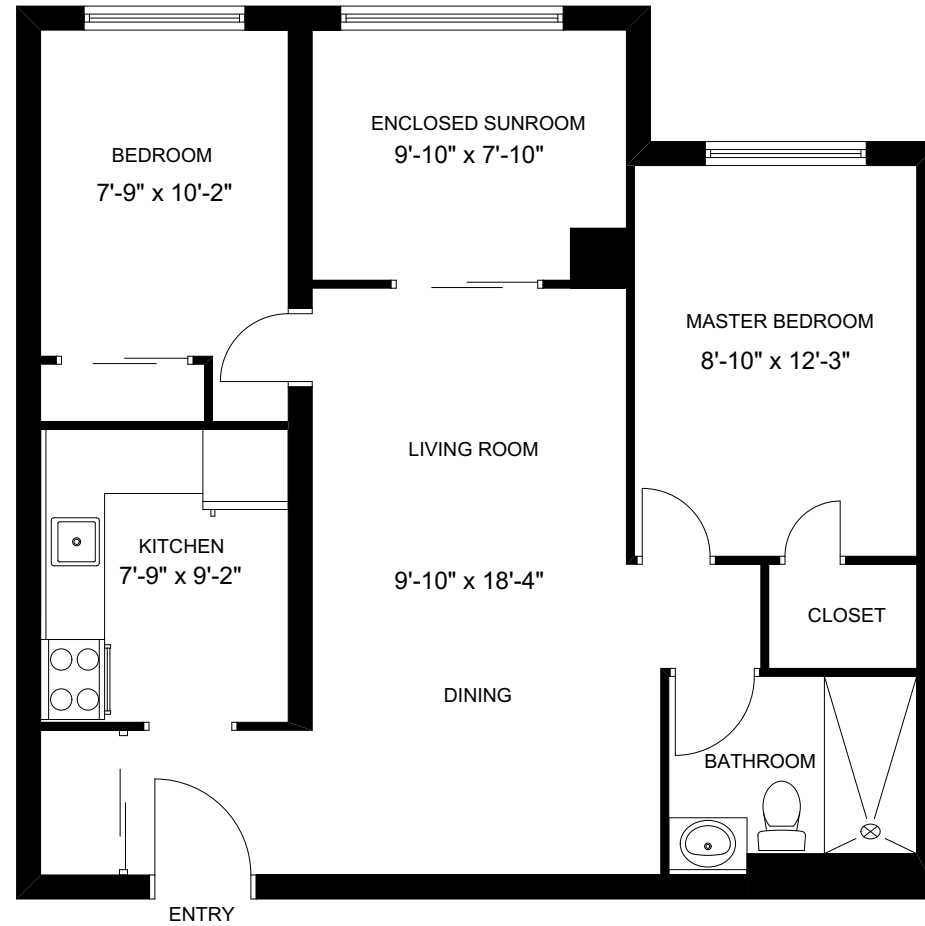

### Suite 2D

**TYPICAL UNIT**  
**APPROX. 687 sq ft**

This work product has not been independently verified by Extreme Measures Inc. Extreme Measures Inc. is not liable for any errors, omissions or inaccuracies that may result from such information. No party may rely on this work product without the receipt of a reliance letter from Extreme Measures Inc.

Area Measurement are approximate.