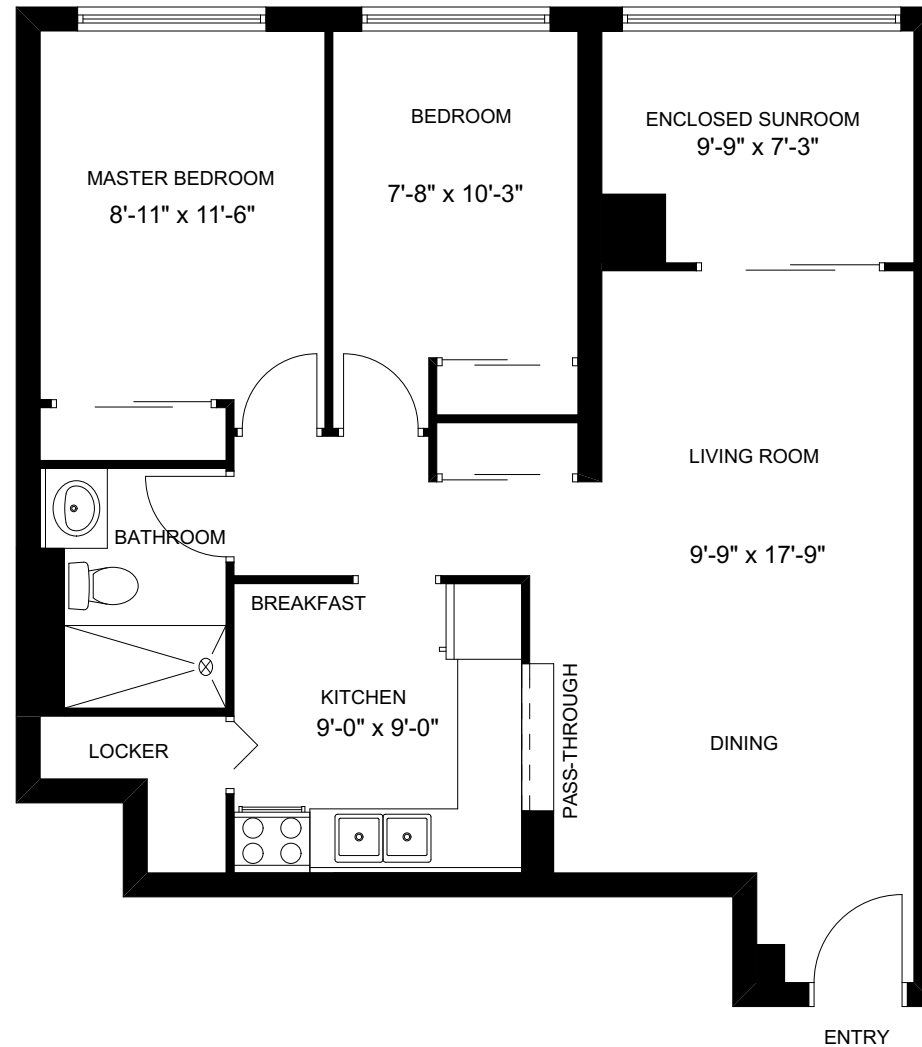

DMS Property Management Ltd

Version:	Prepared:	12/04/2017
V1	Measured:	N/A

29 South Station Street
Toronto, Ontario Canada

Suite 2B

**TYPICAL UNIT
APPROX. 729 sq ft**

This work product has not been independently verified by Extreme Measures Inc. Extreme Measures Inc. is not liable for any errors, omissions or inaccuracies that may result from such information. No party may rely on this work product without the receipt of a reliance letter from Extreme Measures Inc.

Area Measurement are approximate.