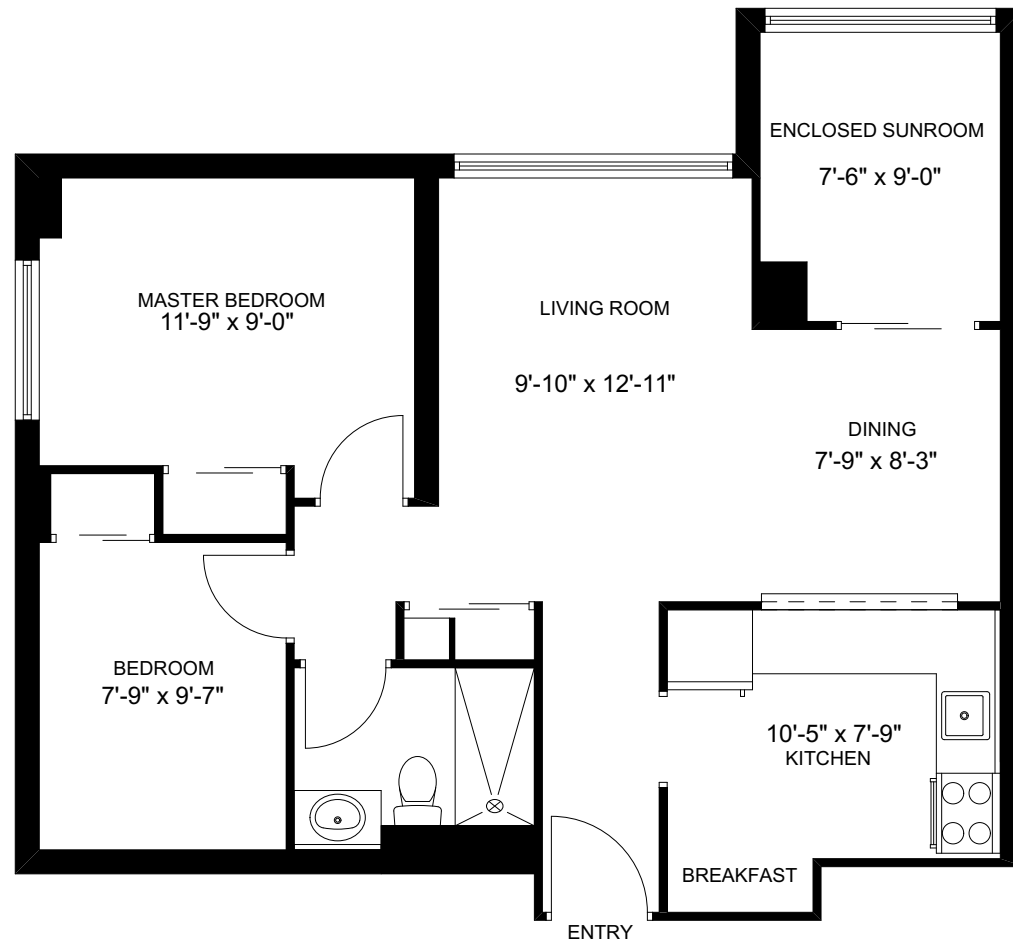

### Suite 2A

**TYPICAL UNIT**  
**APPROX. 687 sq ft**

This work product has not been independently verified by Extreme Measures Inc. Extreme Measures Inc. is not liable for any errors, omissions or inaccuracies that may result from such information. No party may rely on this work product without the receipt of a reliance letter from Extreme Measures Inc.

Area Measurement are approximate.