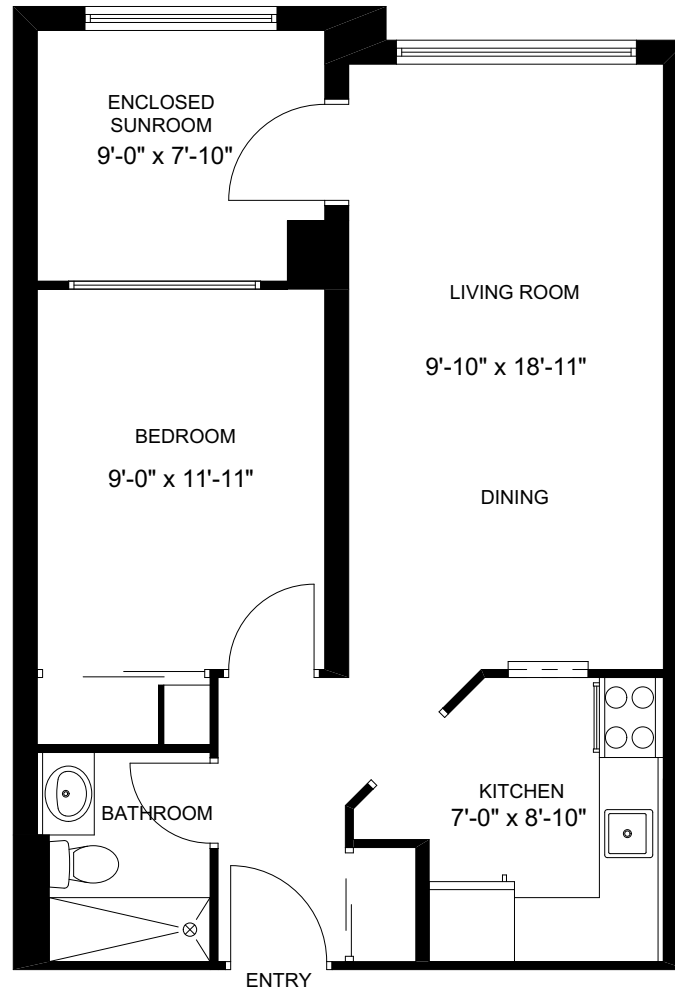

DMS Property Management Ltd

Version:	Prepared: 12/04/2017
V1	Measured: N/A

29 South Station Street
Toronto, Ontario Canada

Suite 1A

This work product has not been independently verified by Extreme Measures Inc. Extreme Measures Inc. is not liable for any errors, omissions or inaccuracies that may result from such information. No party may rely on this work product without the receipt of a reliance letter from Extreme Measures Inc.

Area Measurement are approximate.

TYPICAL UNIT
APPROX. 562 sq ft