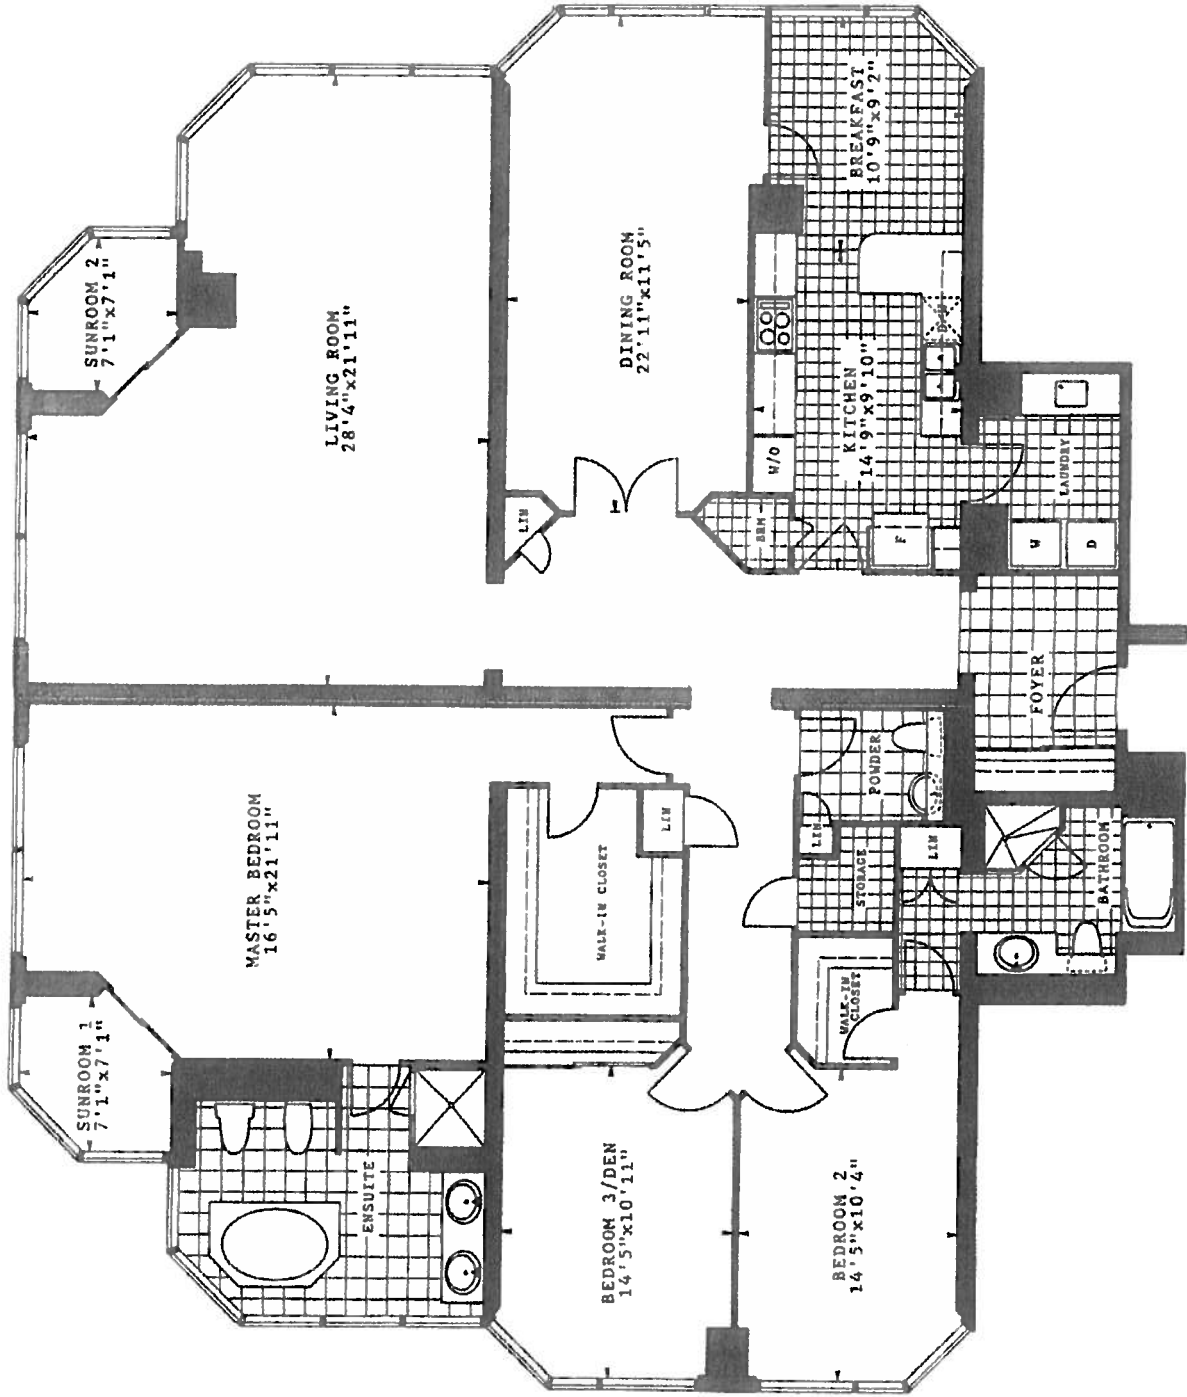

THE VANDERBILT

SUITE 01 (2836 SQUARE FEET, FLOORS 29 THROUGH 44)