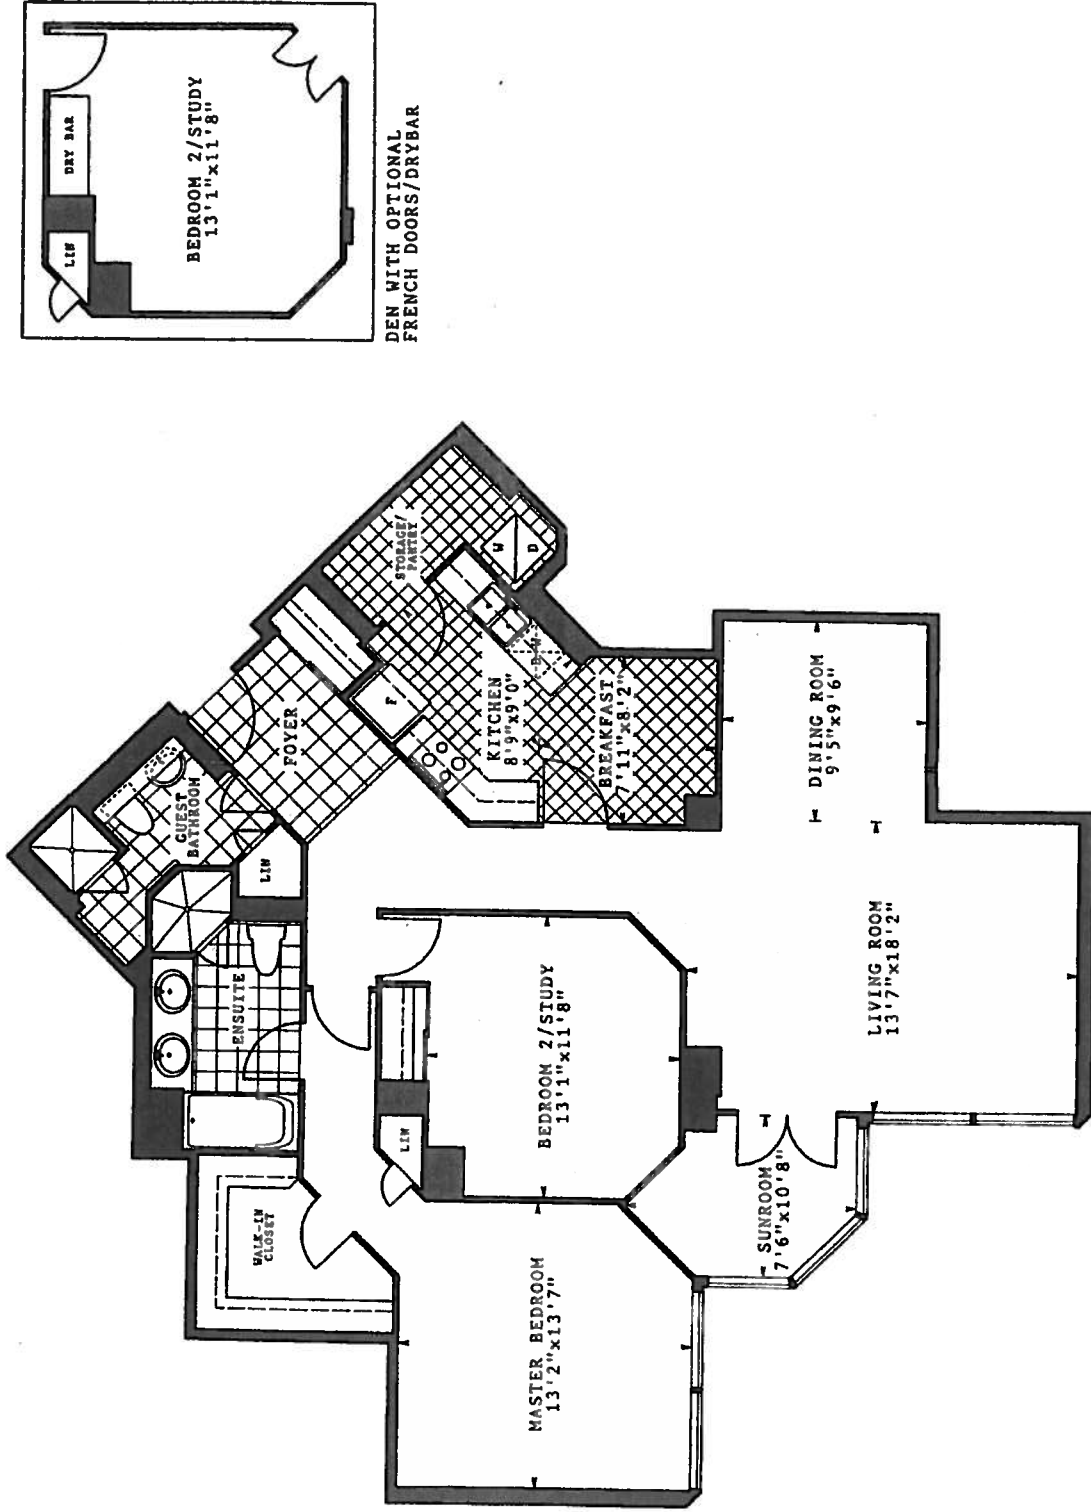

# THE NEWPORT

DEN WITH OPTIONAL FRENCH DOORS/DRYBAR

**SUITE 05** 1491 SQUARE FEET (FLOORS 29 THROUGH 44)