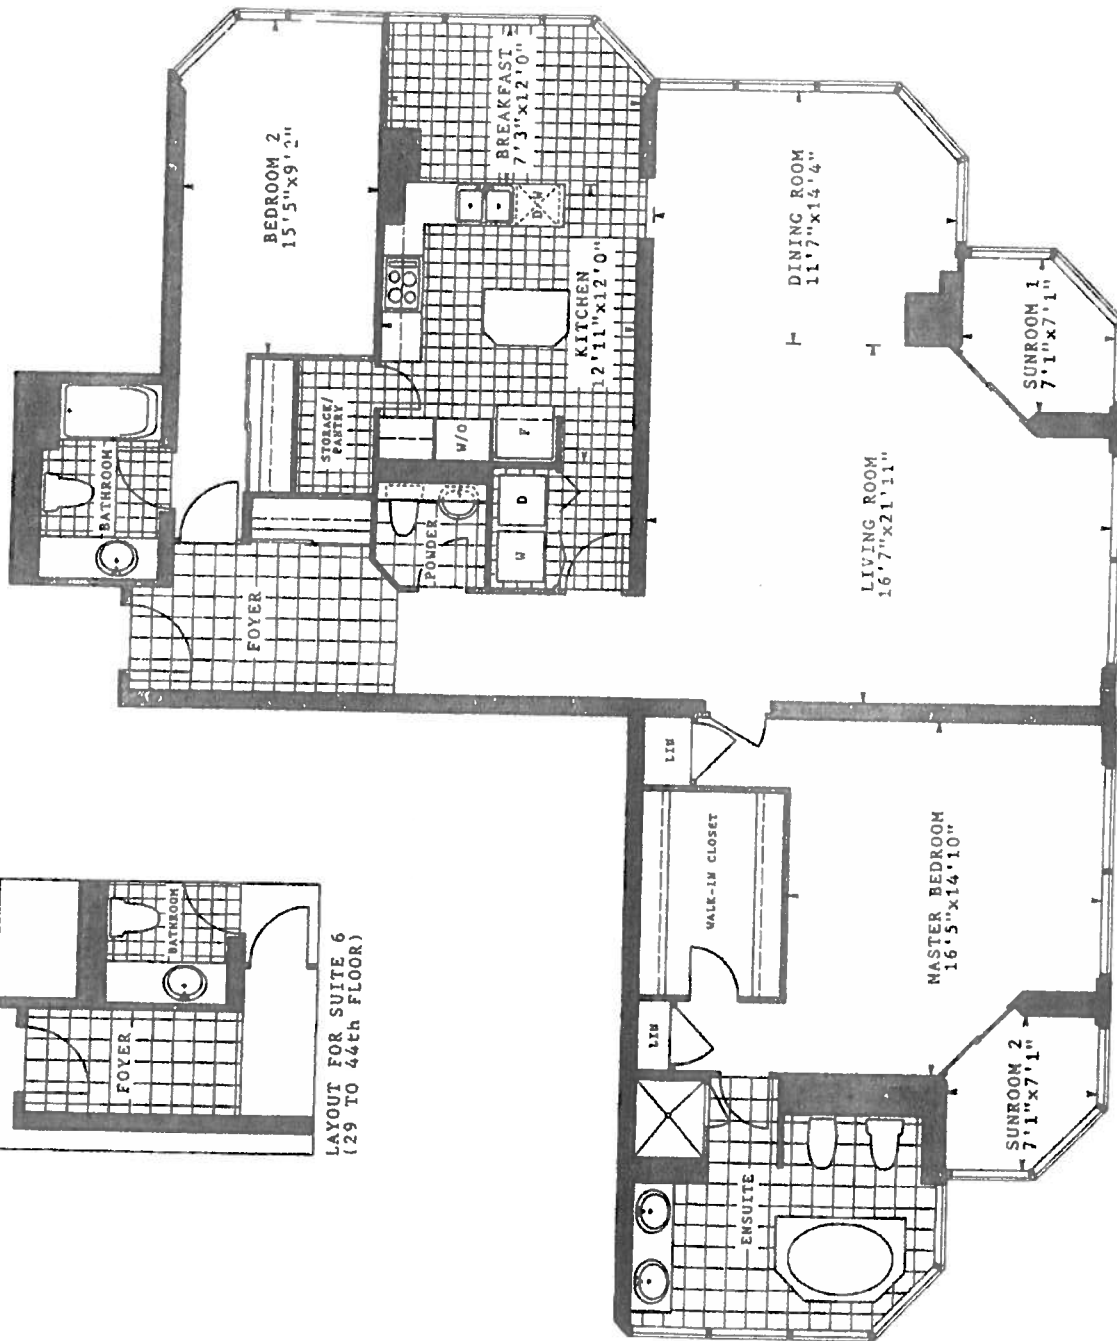

THE FITZGERALD I

LAYOUT FOR SUITE 6
(29 TO 46th FLOOR)

SUITE 06 1986 SQUARE FEET (FLOORS 2 THROUGH 44)