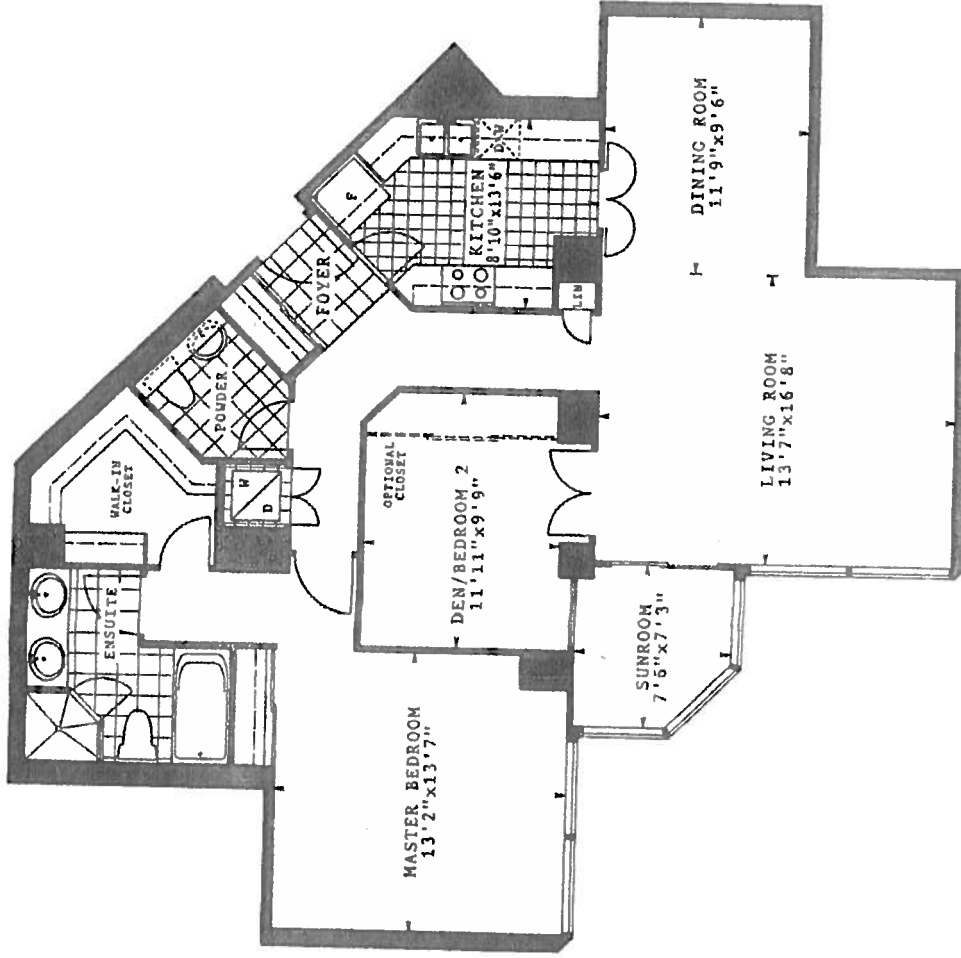

THE DAVENPORT

KITCHEN WITH ALTERNATE EATING AREA

SUITE 05

1228 SQUARE FEET (FLOOR 2 THROUGH 28)