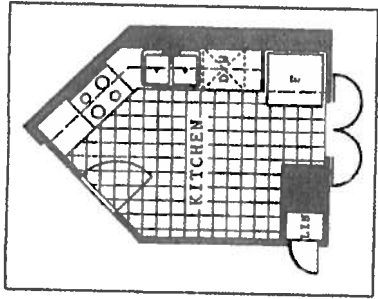

THE DAVENPORT

KITCHEN WITH ALTERNATE EATING AREA

SUITE 05

1228 SQUARE FEET (FLOOR 2 THROUGH 28)