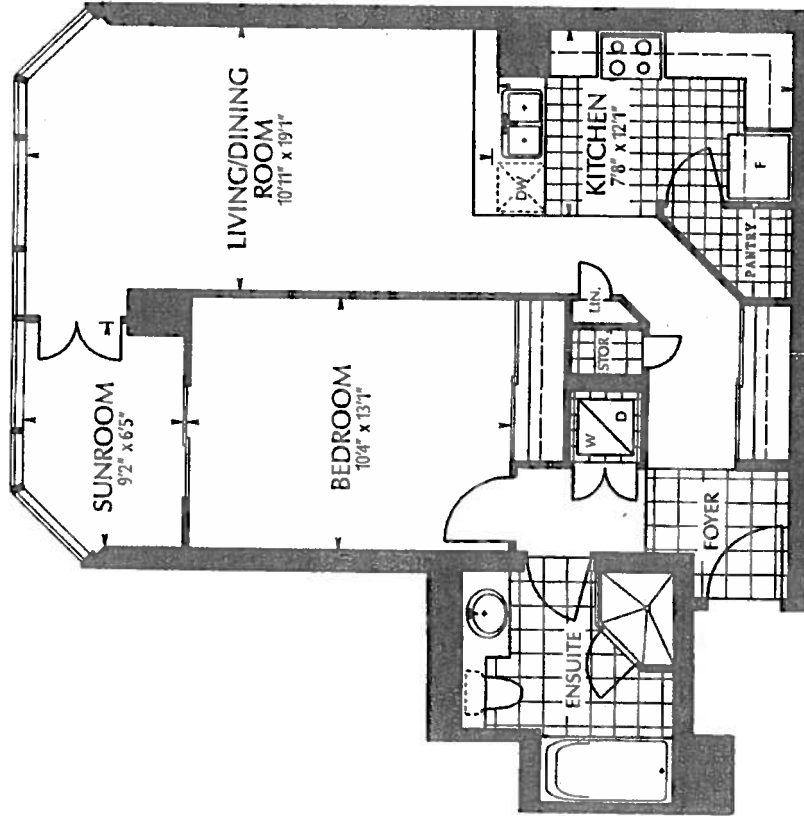

# GRESHWIN

**SUITE 12** 813 SQUARE FEET (FLOORS 2 THROUGH 28)