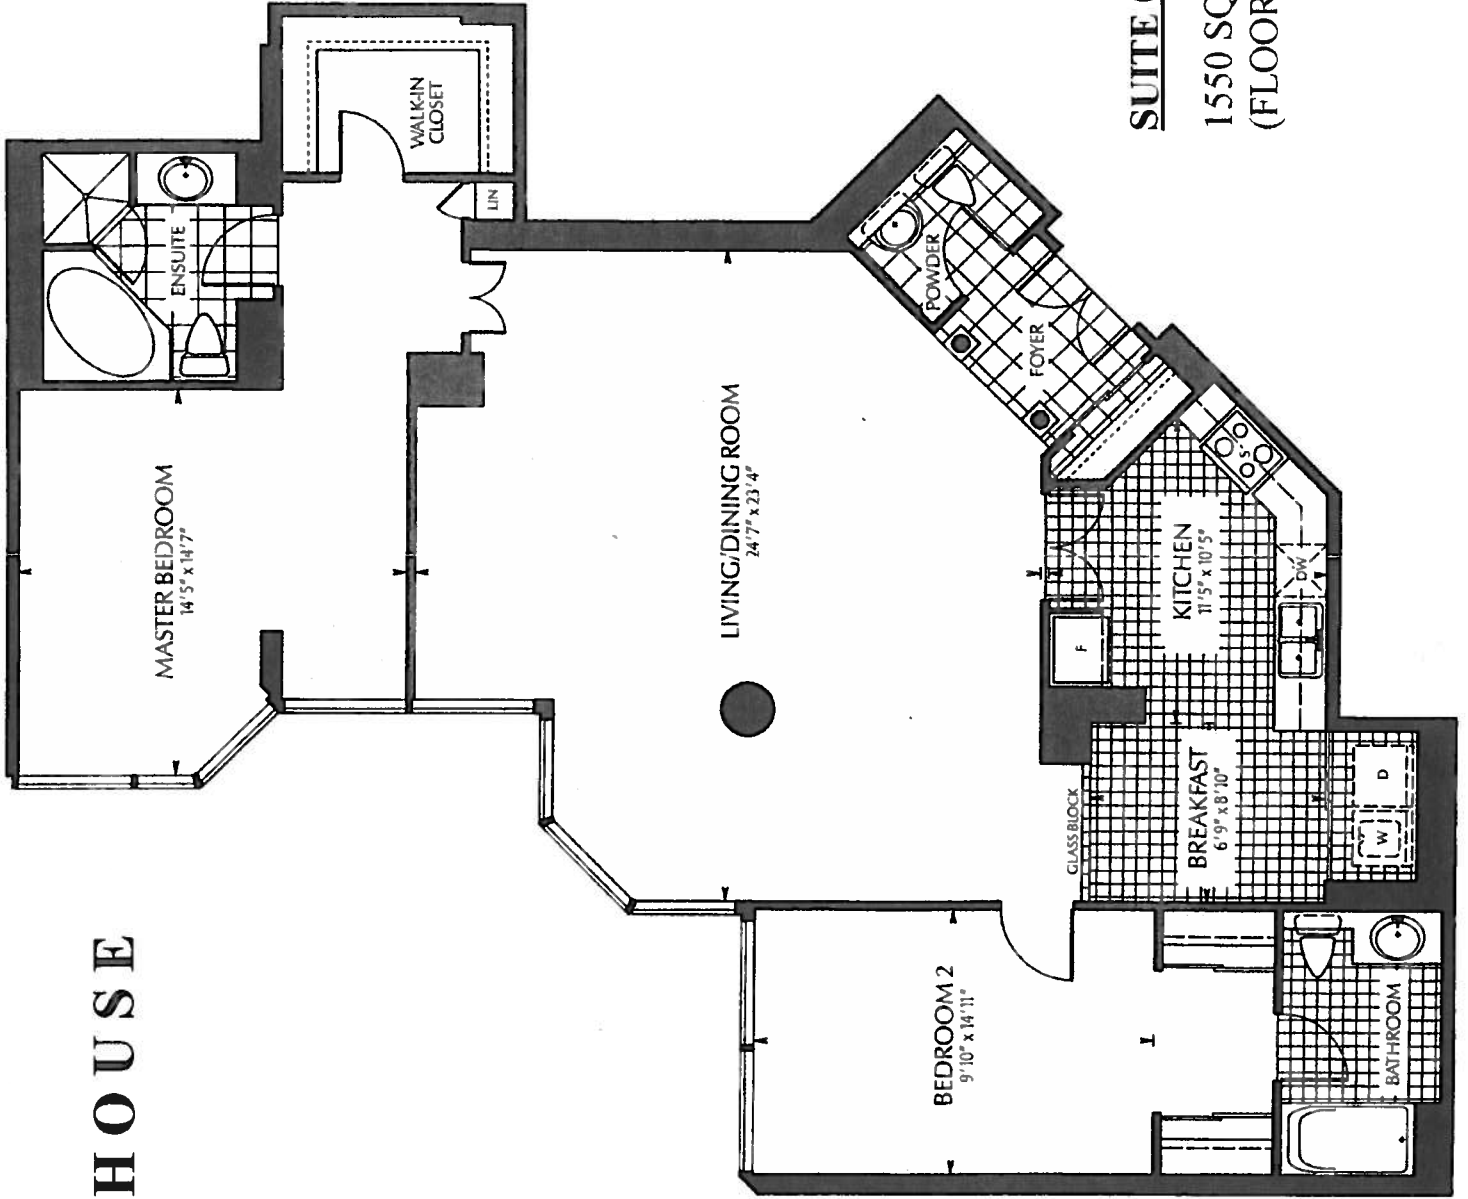

PENTHOUSE

SUITE 08

1550 SQUARE FEET
(FLOORS 45 and 46)