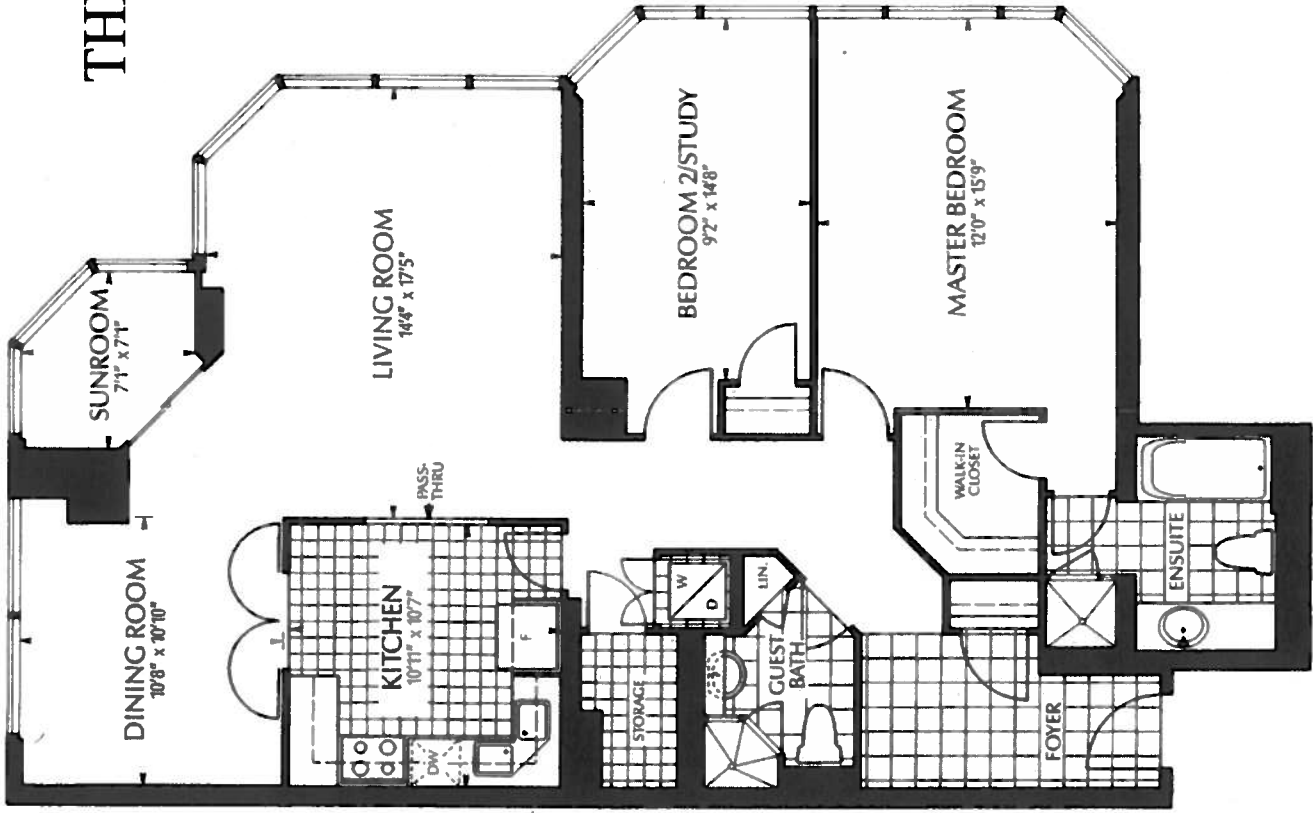

THE BARRYMORE II

1388 SQUARE FEET (FLOOR 2 THROUGH 28)
1395 SQUARE FEET (FLOOR 29 THROUGH 44)

SUITE 10