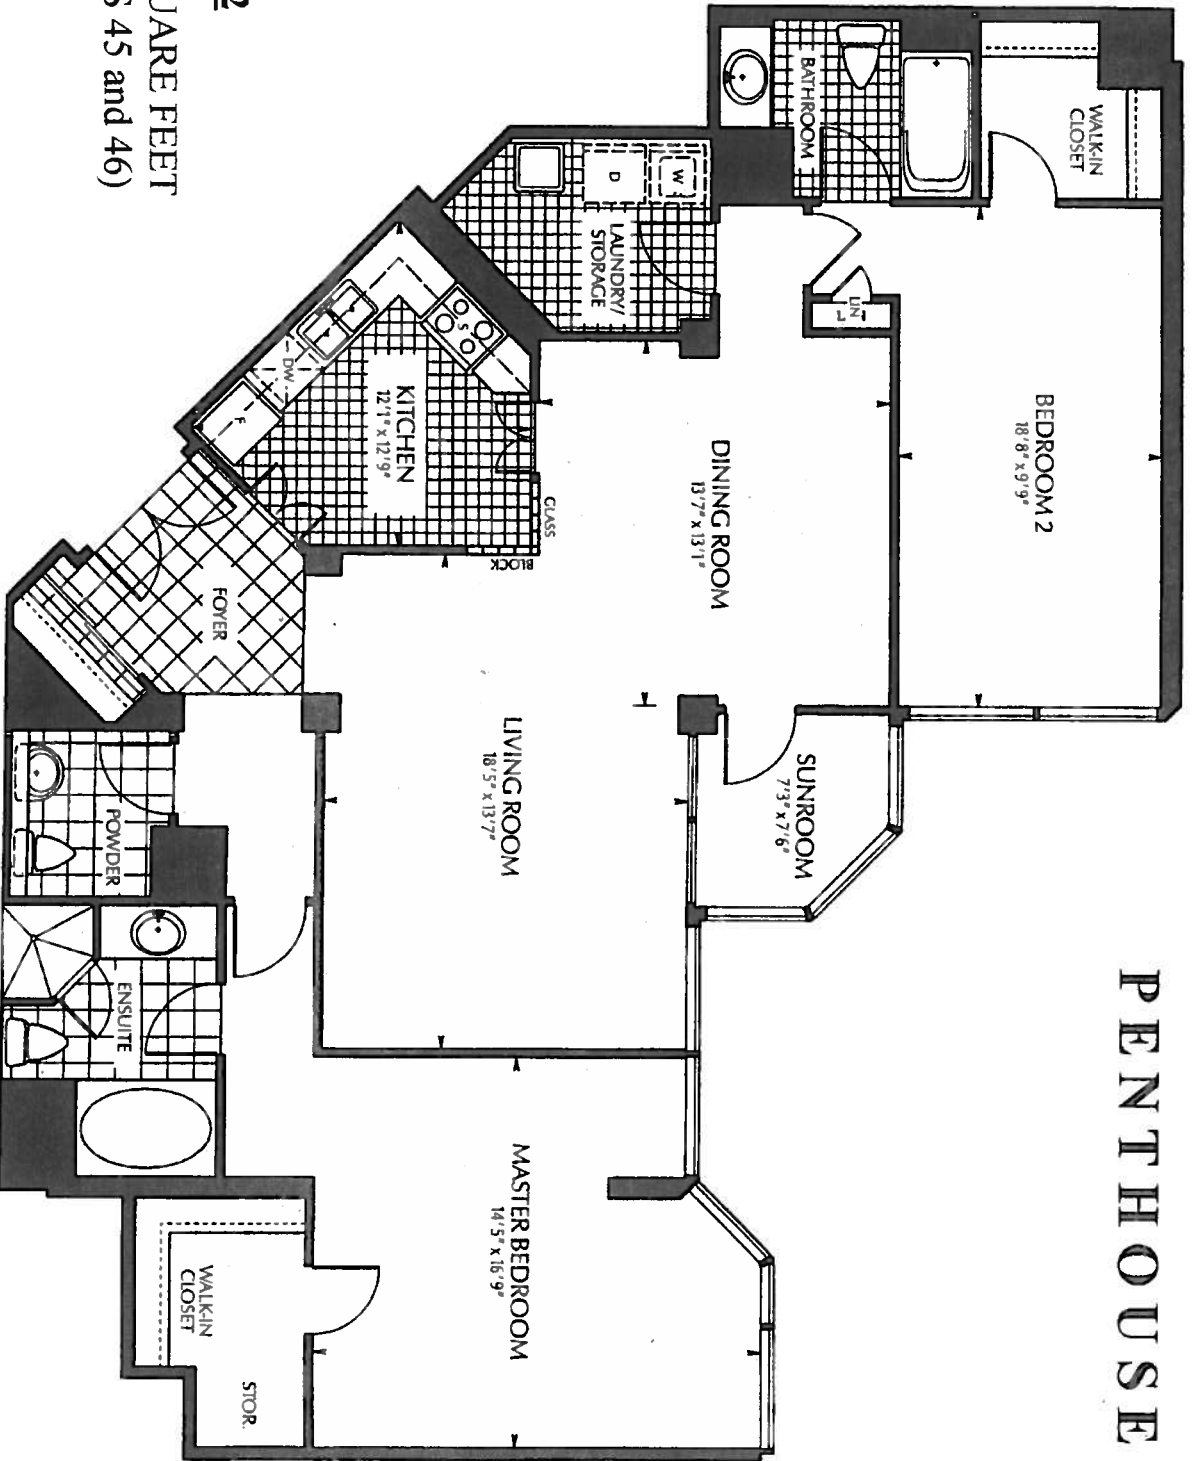

PENTHOUSE

SUITE 02

1642 SQUARE FEET
(FLOORS 45 and 46)