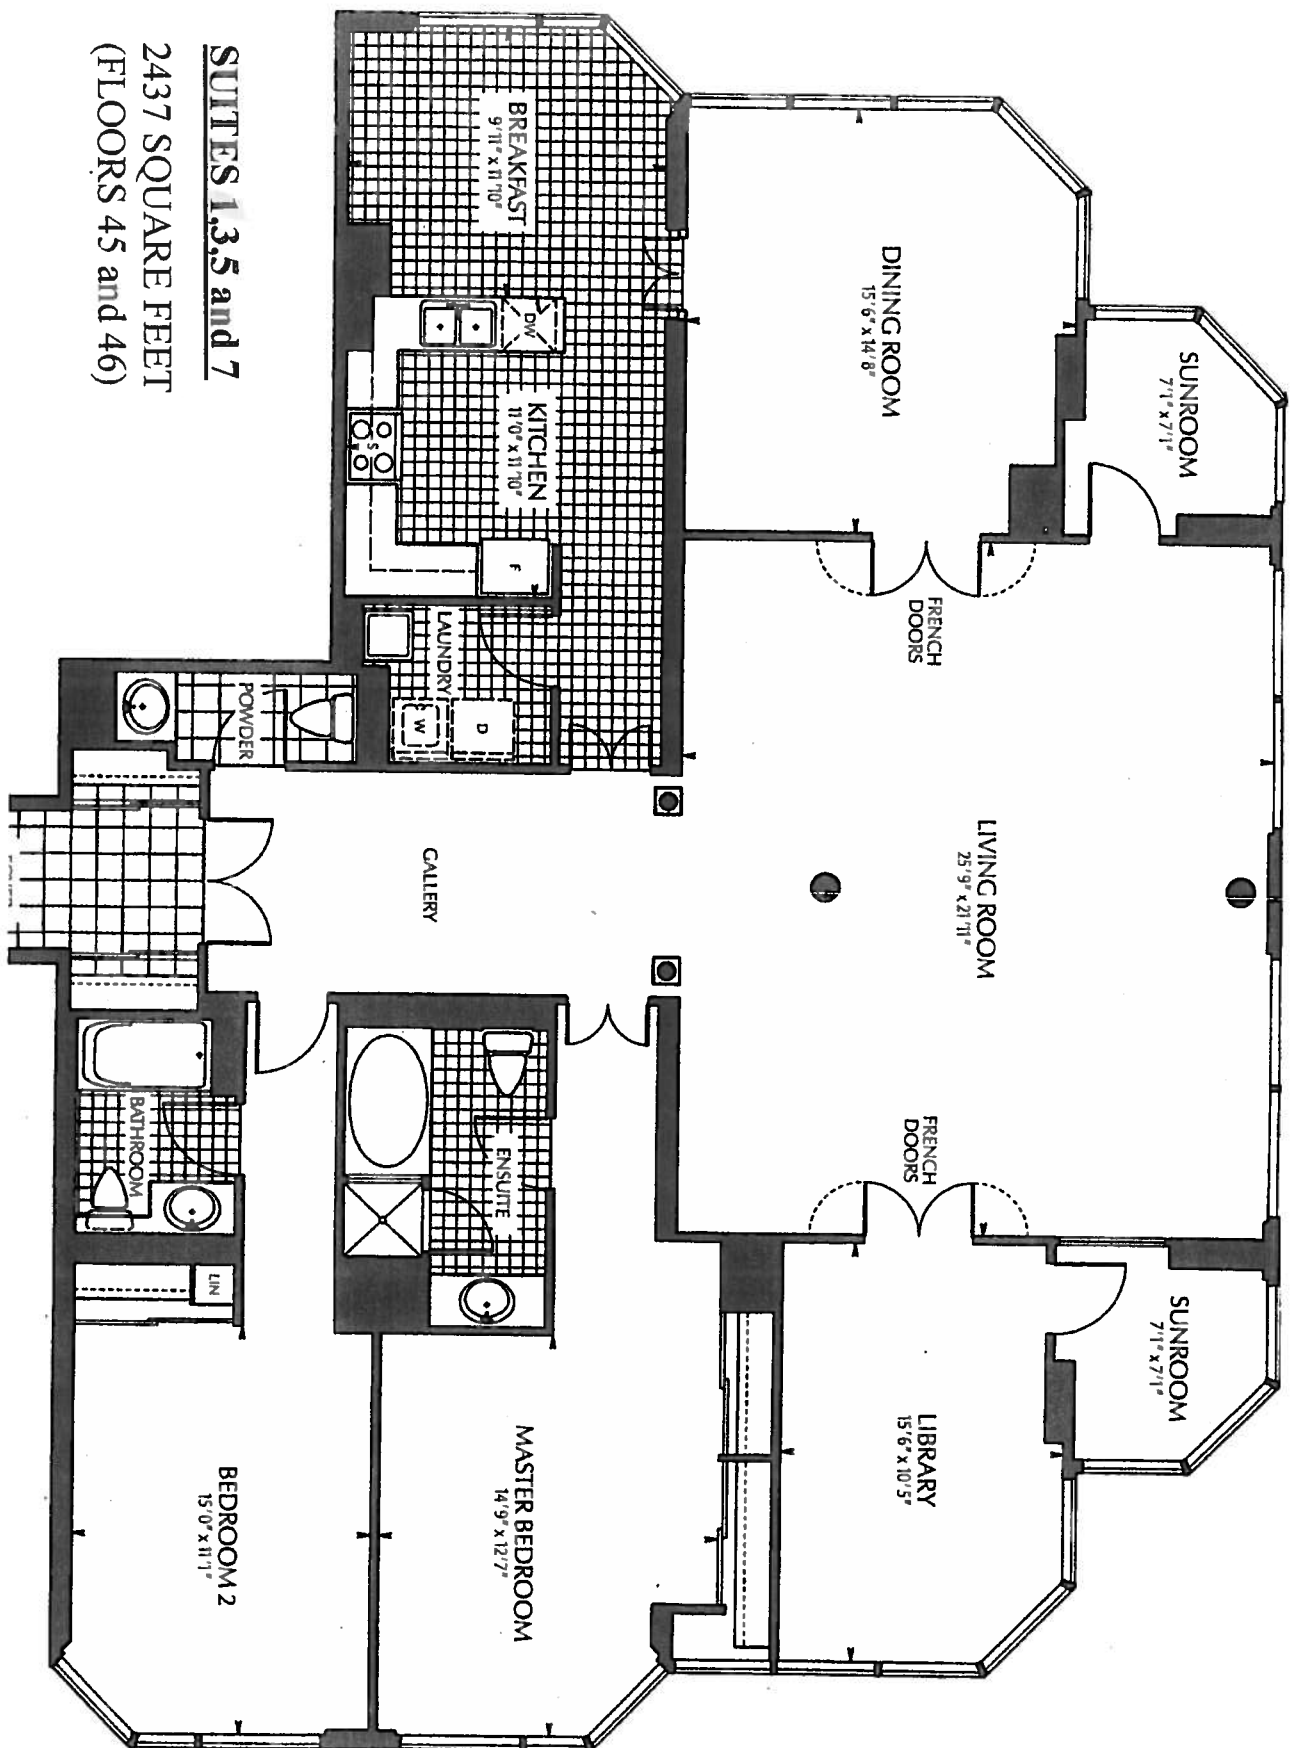

# PENTHOUSE

**SUITES 1,3,5 and 7**  
2437 SQUARE FEET  
(FLOORS 45 and 46)