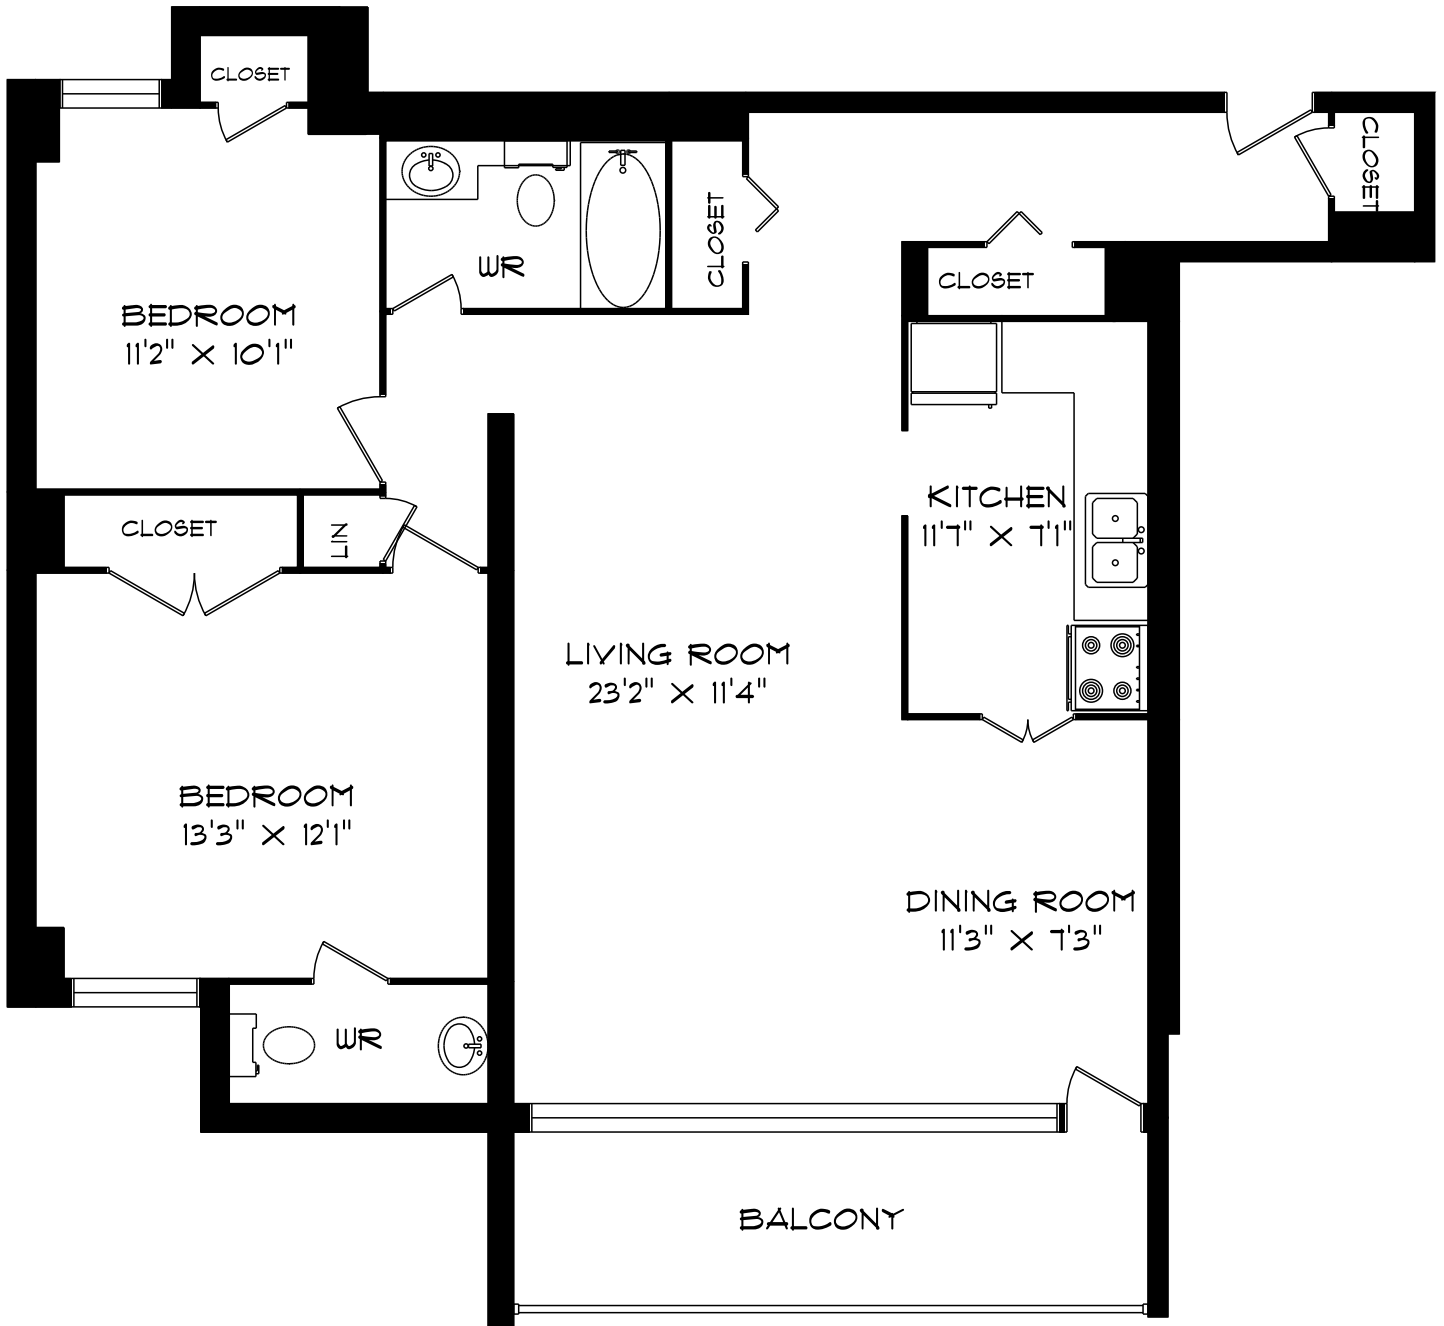

2089 LAWRENCE AVENUE WEST

TWO BEDROOM UNIT #5
973 SQUARE FEET