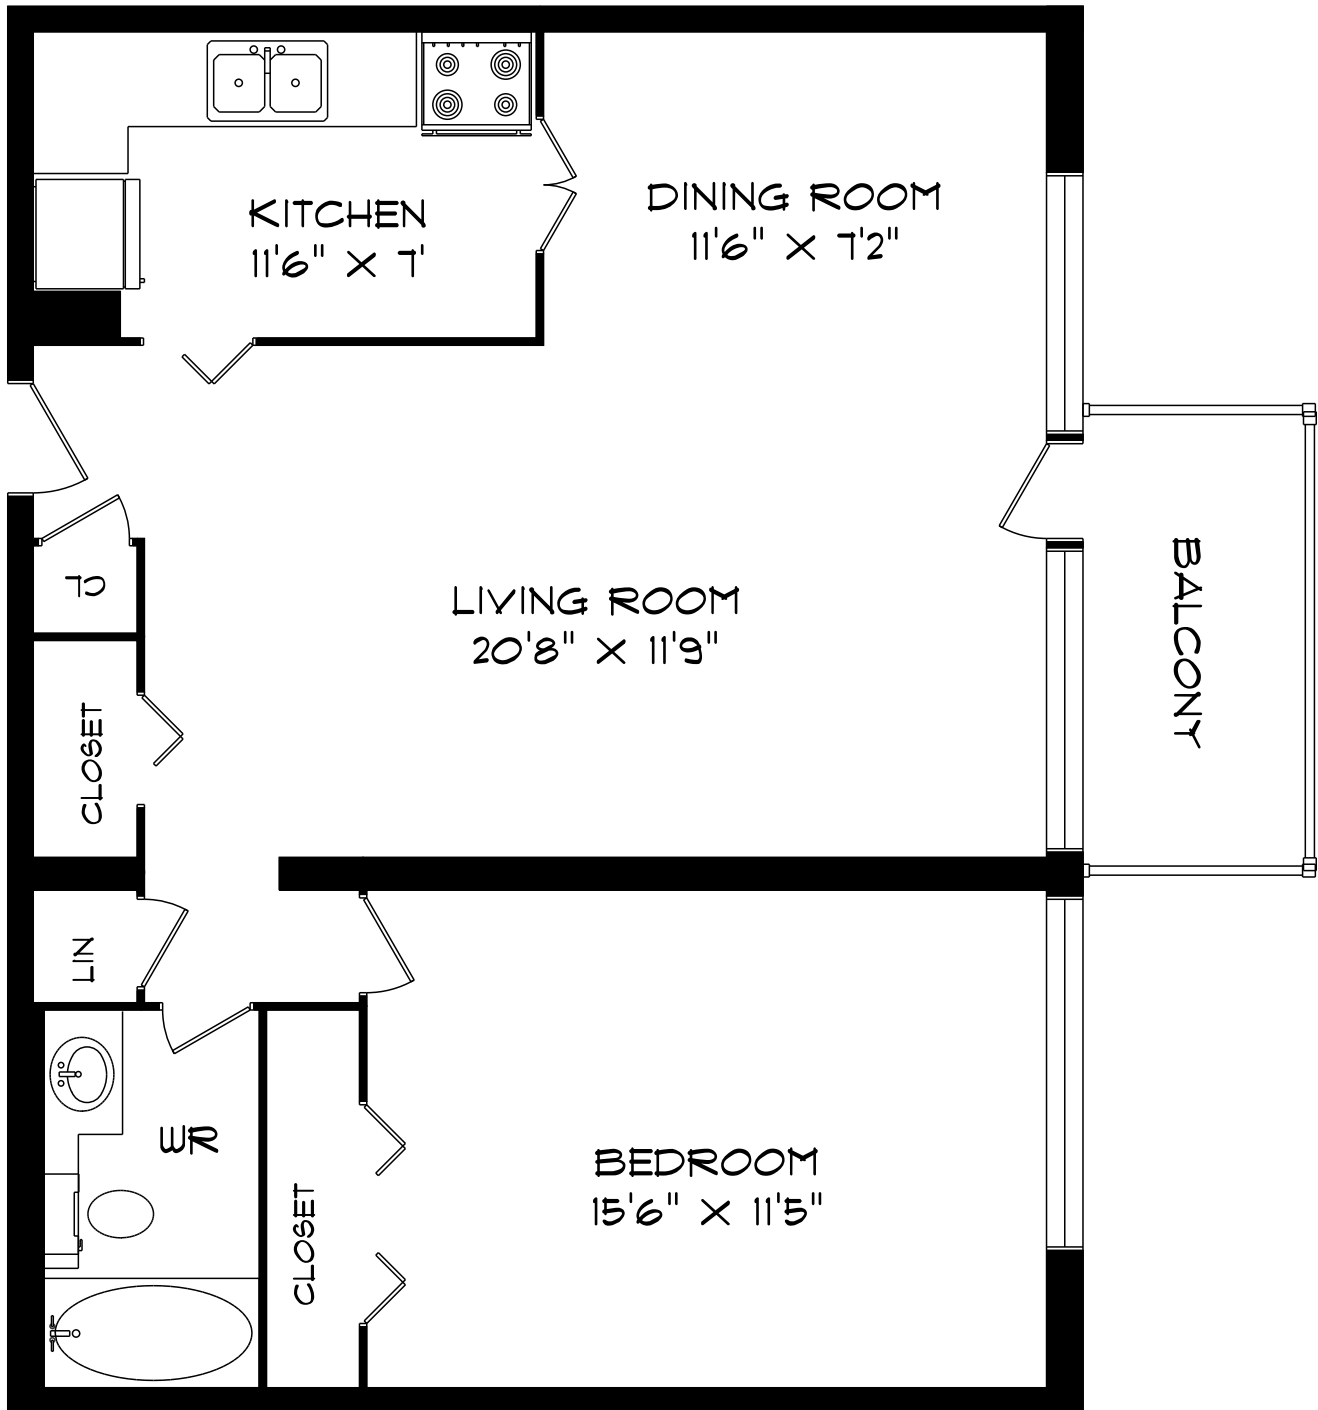

2089 LAWRENCE AVENUE WEST

ONE BEDROOM UNIT #2
718 SQUARE FEET