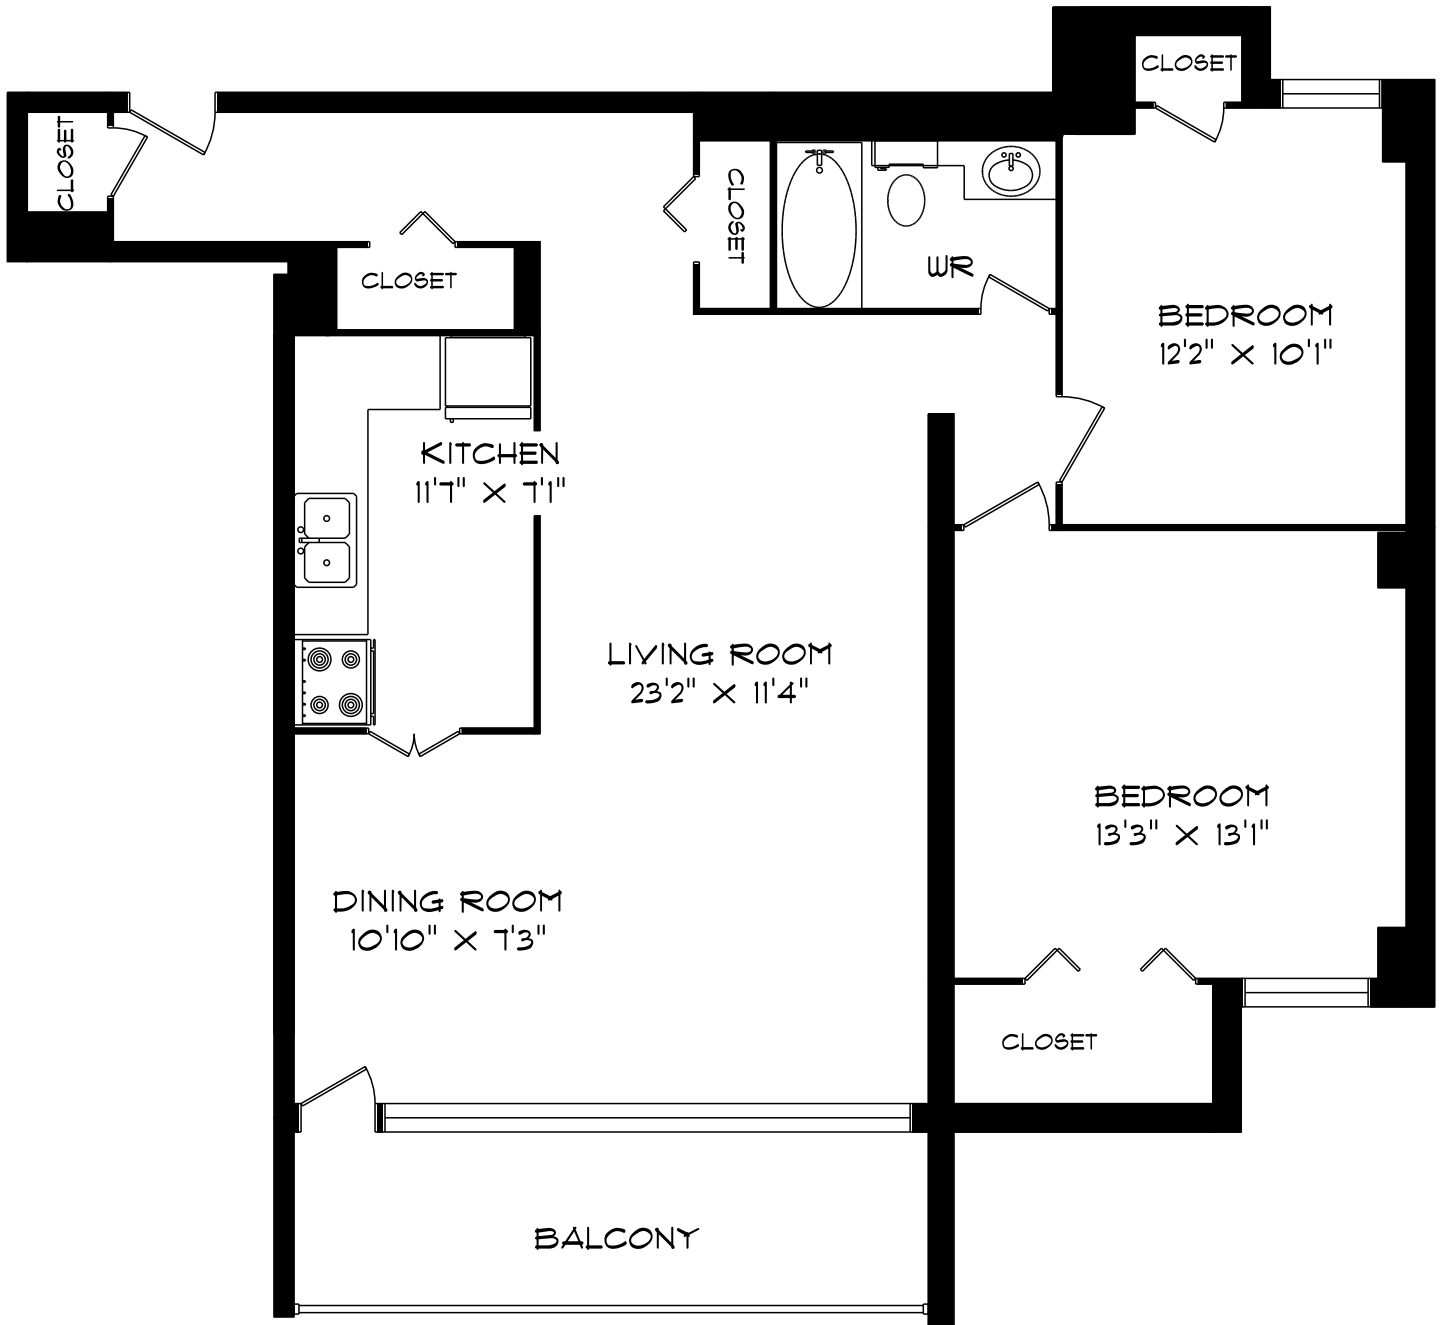

2089 LAWRENCE AVENUE WEST

TWO BEDROOM UNIT #3
966 SQUARE FEET