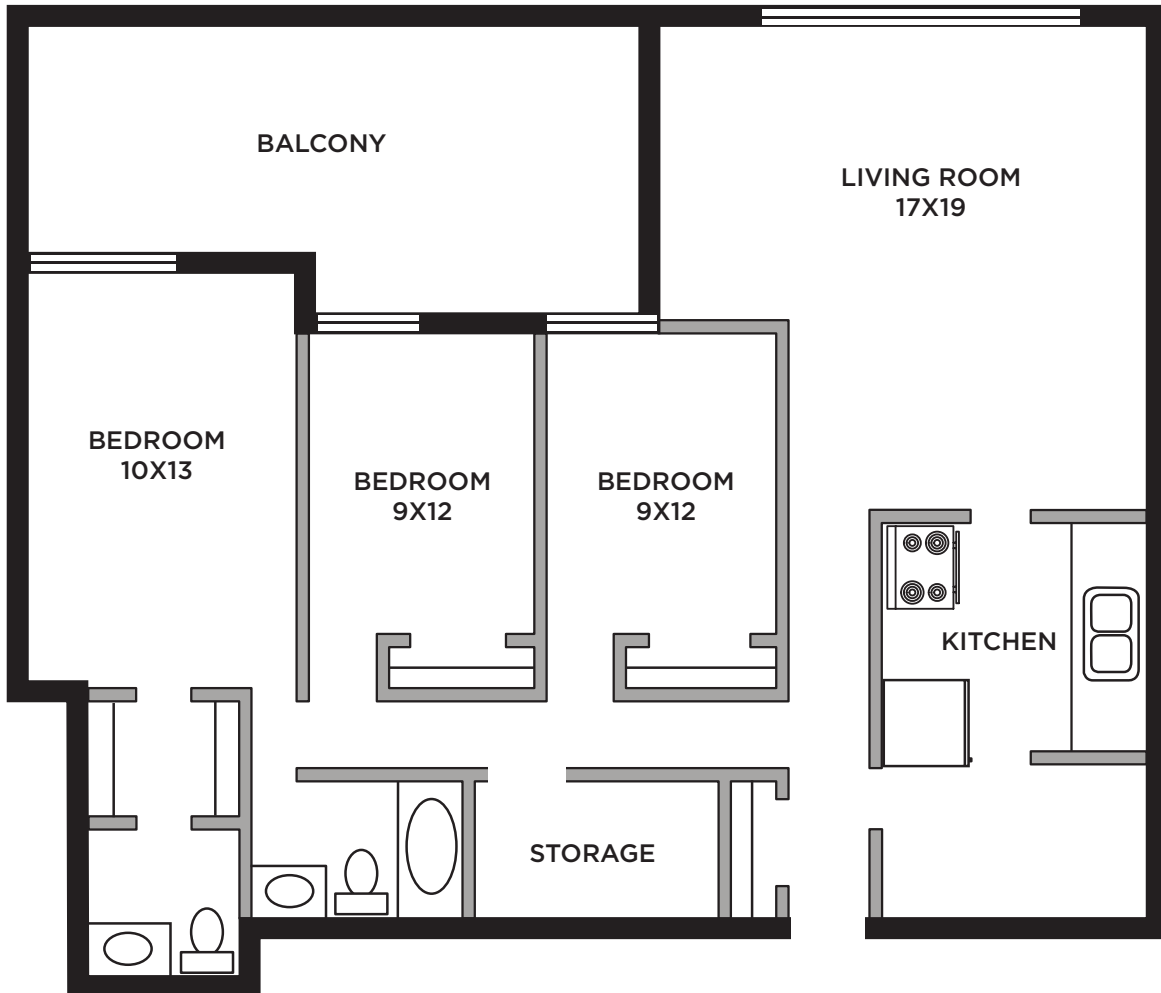

2777 Kipling Avenue
A Minto Rental Community
Toronto, ON
3 Bedroom Apartment

Example of typical floorplan only. May not represent actual suite available.