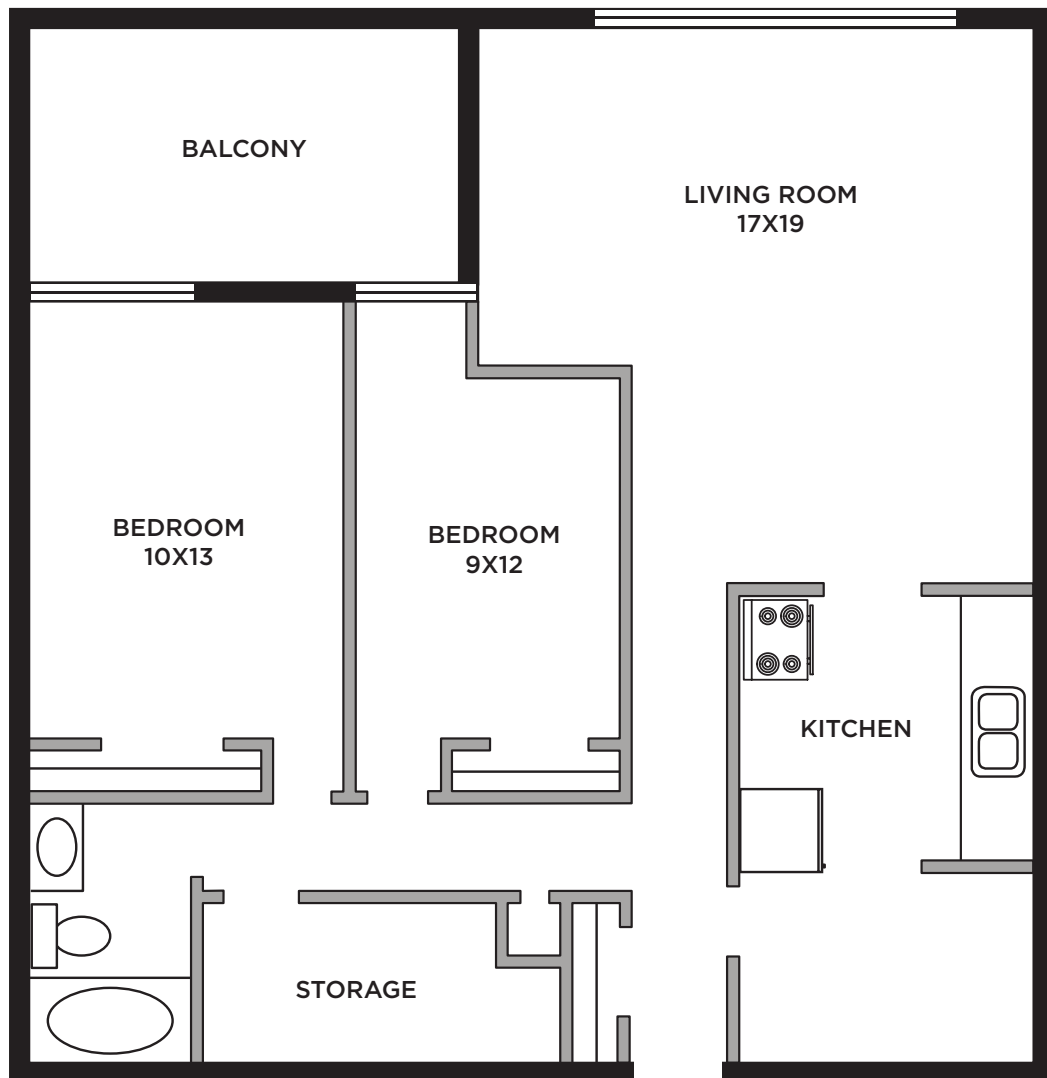

2777 Kipling Avenue
A Minto Rental Community
Toronto, ON
2 Bedroom Apartment

Example of typical floorplan only. May not represent actual suite available.