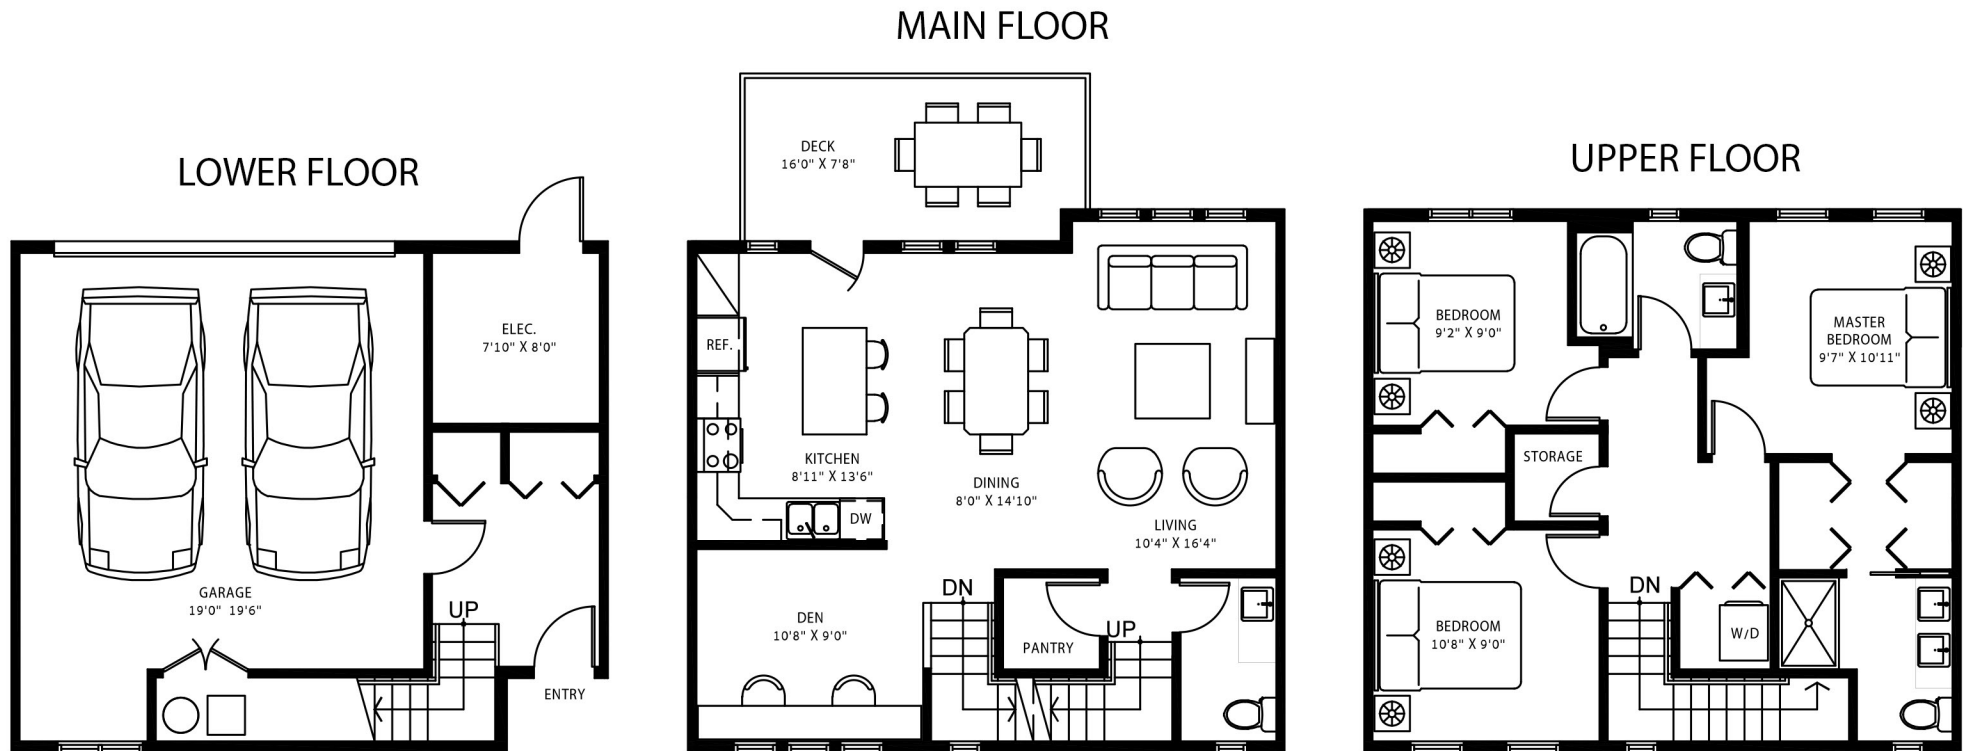

D1

3 Bed + Den
2.5 Bath

LOWER FLOOR	217 sqft
MAIN FLOOR	688 sqft
UPPER FLOOR	714 sqft
TOTAL:	1619 sqft