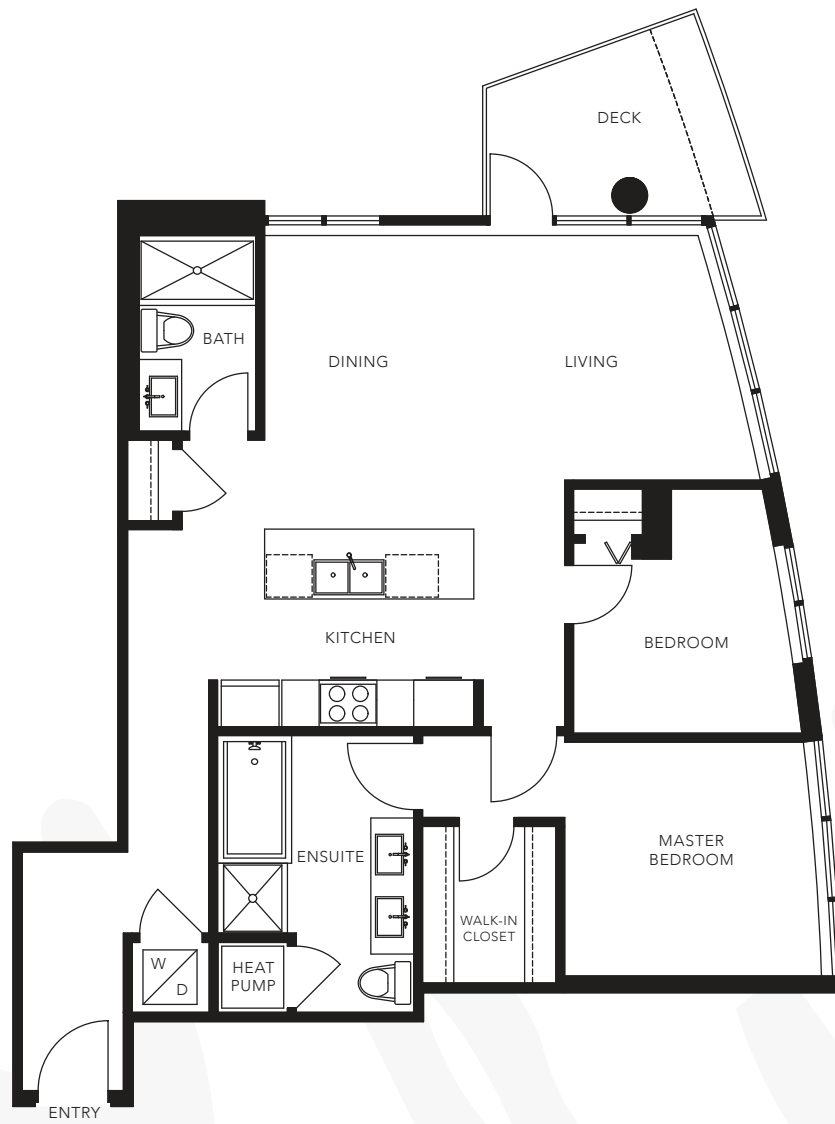

PLAN F

2 bedroom, 2 bathroom
Approx. 1,018 sq.ft.

The developer reserves the right to make modifications or substitutions should they be necessary. Any measurements provided are approximate only. The quality residences at The Laureates are developed by Polygon Laureates Tower Ltd.