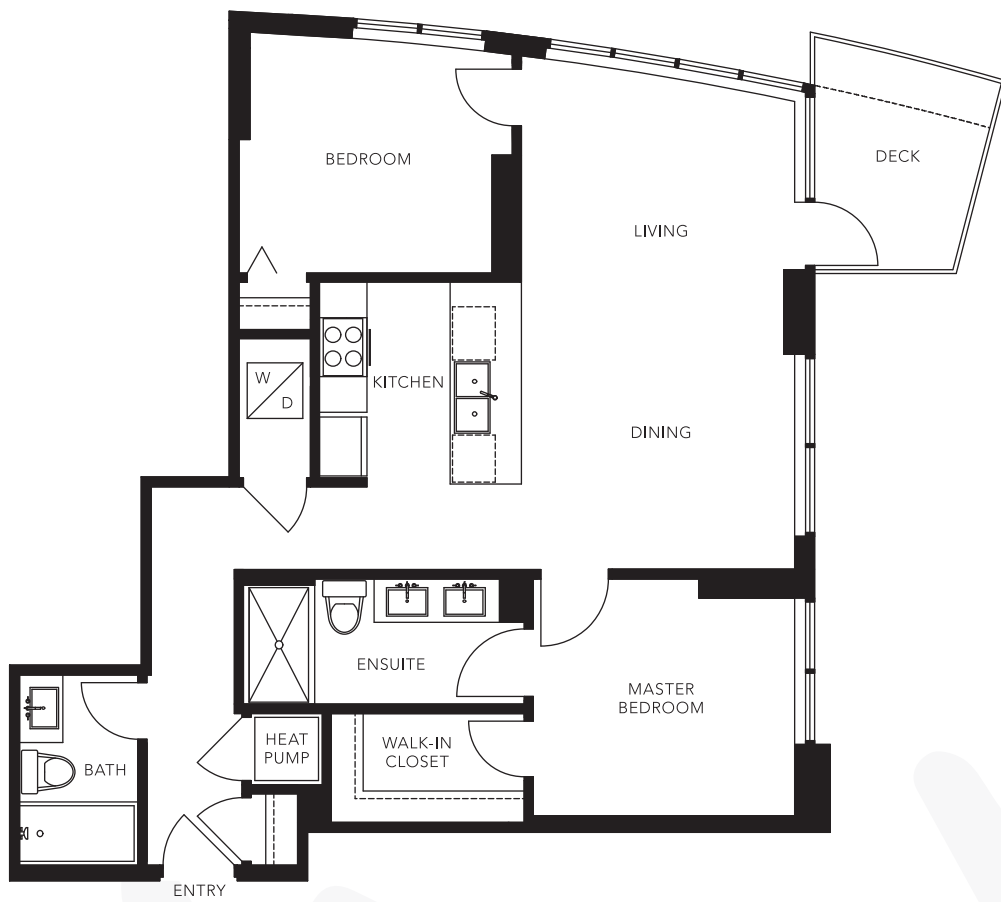

PLAN D

2 bedroom, 2 bathroom
Approx. 921 sq.ft.

The developer reserves the right to make modifications or substitutions should they be necessary. Any measurements provided are approximate only. The quality residences at The Laureates are developed by Polygon Laureates Tower Ltd.