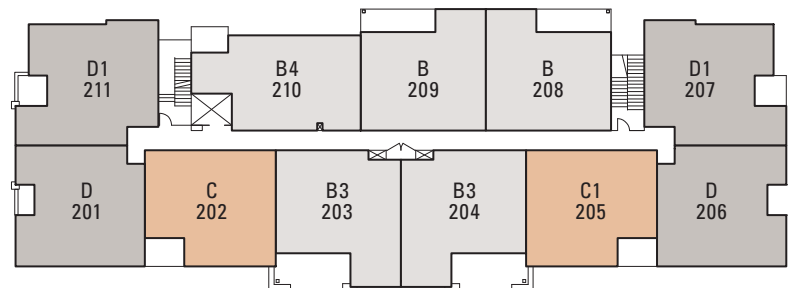

WEST BUILDING BUILDING PLAN

LEVEL 4

LEVEL 3

LEVEL 2

GROUND LEVEL

 A SERIES
1 BEDROOM
APPROX 655 SF

 B SERIES
2 BEDROOM
APPROX 845 - 900 SF

 C SERIES
2 BEDROOM
APPROX 885 SF

 D SERIES
2 BEDROOM
APPROX 925 - 965 SF