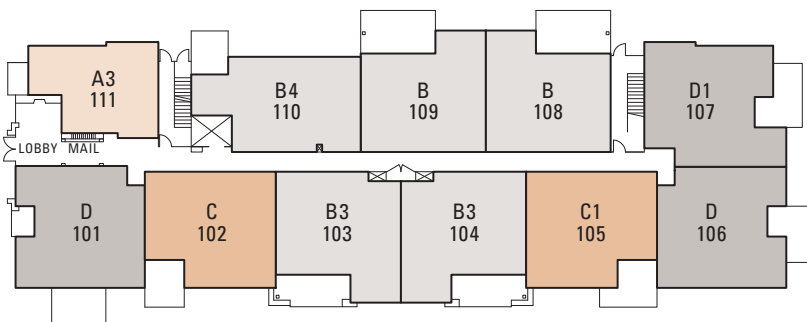

WEST BUILDING BUILDING PLAN

LEVEL 4

LEVEL 3

LEVEL 2

GROUND LEVEL

 A SERIES
1 BEDROOM
APPROX 655 SF

 B SERIES
2 BEDROOM
APPROX 845 - 900 SF

 C SERIES
2 BEDROOM
APPROX 885 SF

 D SERIES
2 BEDROOM
APPROX 925 - 965 SF