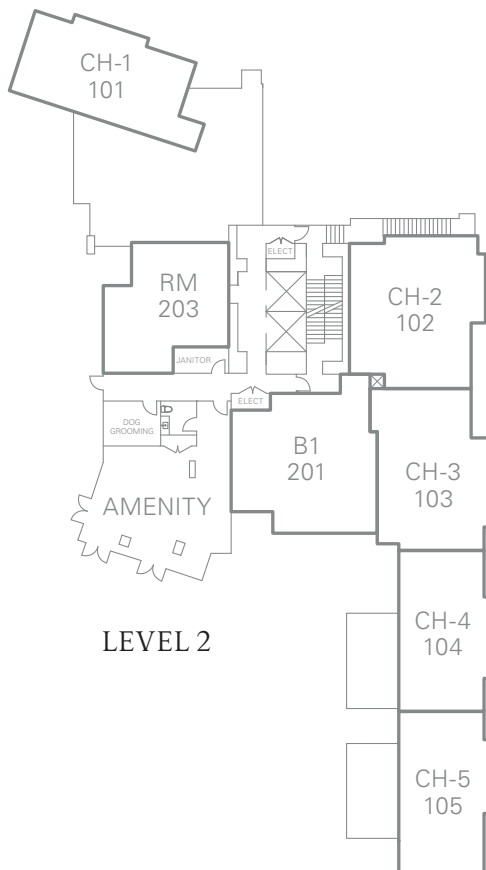

BUILDING PLAN

THE LLOYD
AT WINDSOR GATE

LEVELS 4 TO 26

LEVEL 27

LEVEL 2

LEVEL 3

The developer reserves the right to make modifications or substitutions should they be necessary. Any measurements provided are approximate only.
The quality residences at The Lloyd are built by Polygon Windsor Gate Ltd. and Polygon Lloyd Tower Ltd.