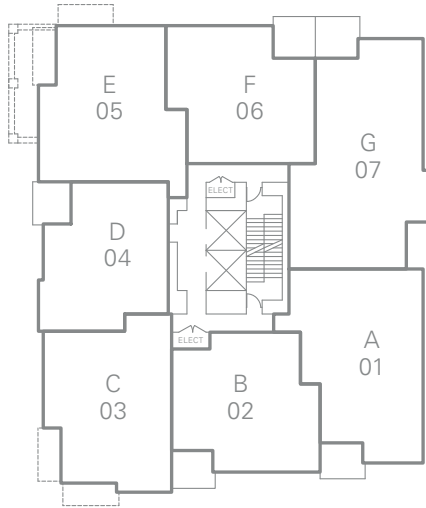

BUILDING PLAN

THE LLOYD
AT WINDSOR GATE

LEVELS 4 TO 26

LEVEL 27

LEVEL 2

LEVEL 3

The developer reserves the right to make modifications or substitutions should they be necessary. Any measurements provided are approximate only.
The quality residences at The Lloyd are built by Polygon Windsor Gate Ltd. and Polygon Lloyd Tower Ltd.