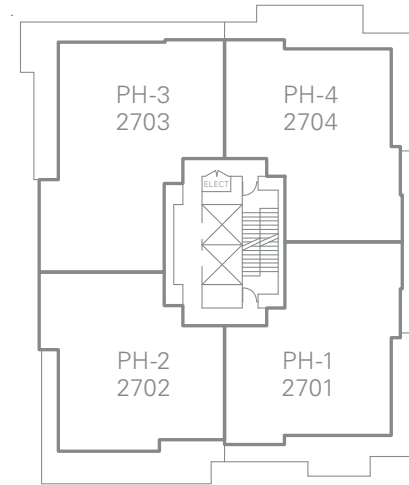

BUILDING PLAN

THE LLOYD
AT WINDSOR GATE

LEVELS 4 TO 26

LEVEL 27

LEVEL 2

LEVEL 3

The developer reserves the right to make modifications or substitutions should they be necessary. Any measurements provided are approximate only.
The quality residences at The Lloyd are built by Polygon Windsor Gate Ltd. and Polygon Lloyd Tower Ltd.