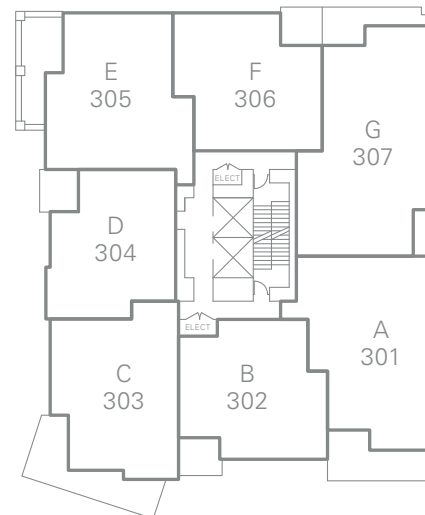

BUILDING PLAN

THE LLOYD
AT WINDSOR GATE

LEVELS 4 TO 26

LEVEL 27

LEVEL 2

LEVEL 3

The developer reserves the right to make modifications or substitutions should they be necessary. Any measurements provided are approximate only.
The quality residences at The Lloyd are built by Polygon Windsor Gate Ltd. and Polygon Lloyd Tower Ltd.