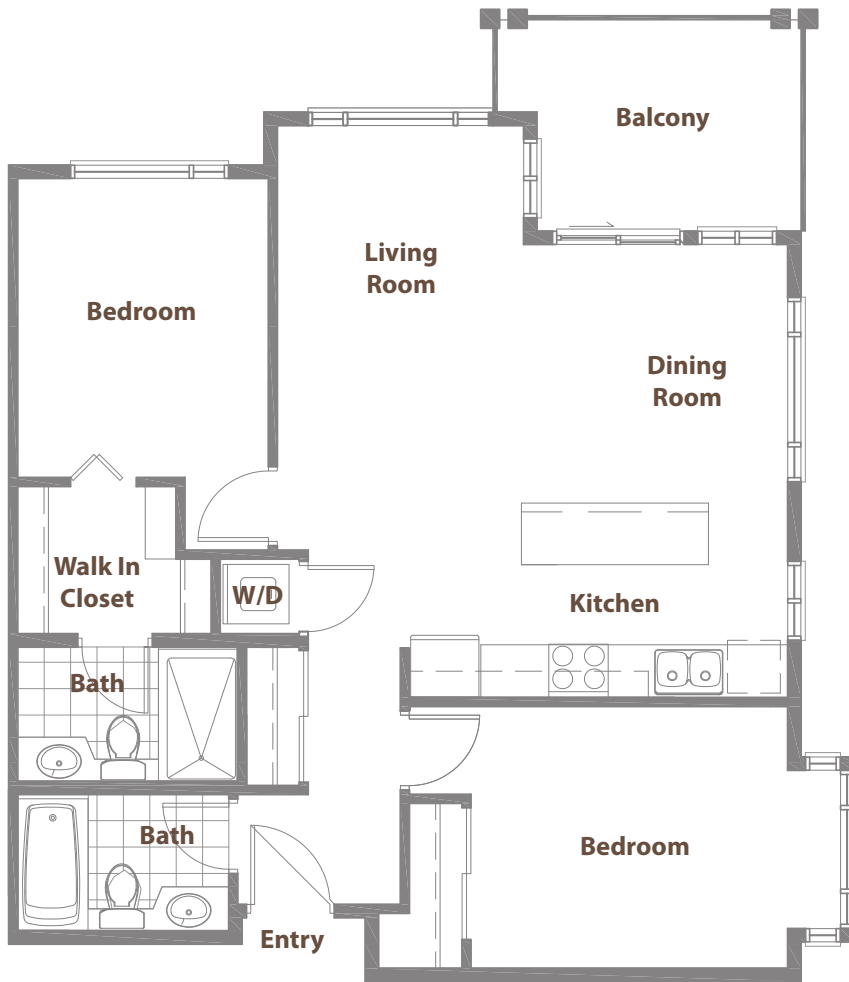

## 2E Plan

2 bed, 2 bath

Approx. 904 sq. ft.

Approx. 915 sq. ft.

with bay window

First Floor

Second Floor

Third Floor

Fourth Floor