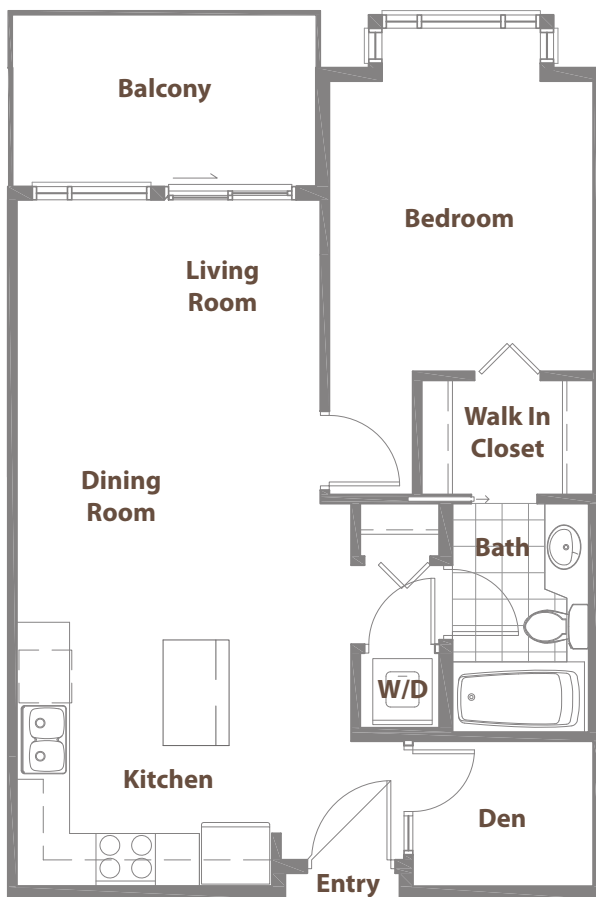

1E Plan

1 bed, 1 bath & den
Approx. 657 sq. ft.
Approx. 667 sq. ft.
with bay windows

First Floor

Second Floor

Third Floor

Fourth Floor