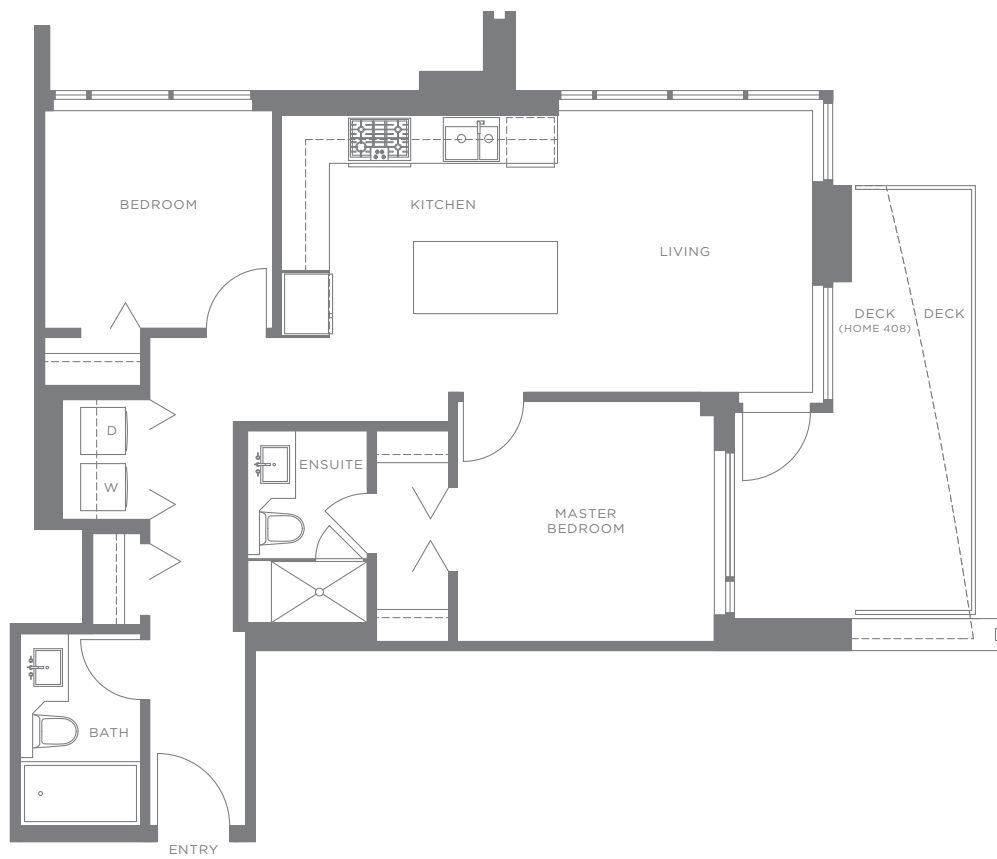

DRAFT

FULTON HOUSE

PLAN D

2 BEDROOM
799 SQ.FT. (APPROX.)

The developer reserves the right to make modifications or substitutions should they be necessary. Any measurements provided are approximate only. The quality residences at Fulton House are built by Polygon Fulton House Ltd. This is currently not an offering for sale. Any such offering can only be made by way of a disclosure statement. E. & O.E.