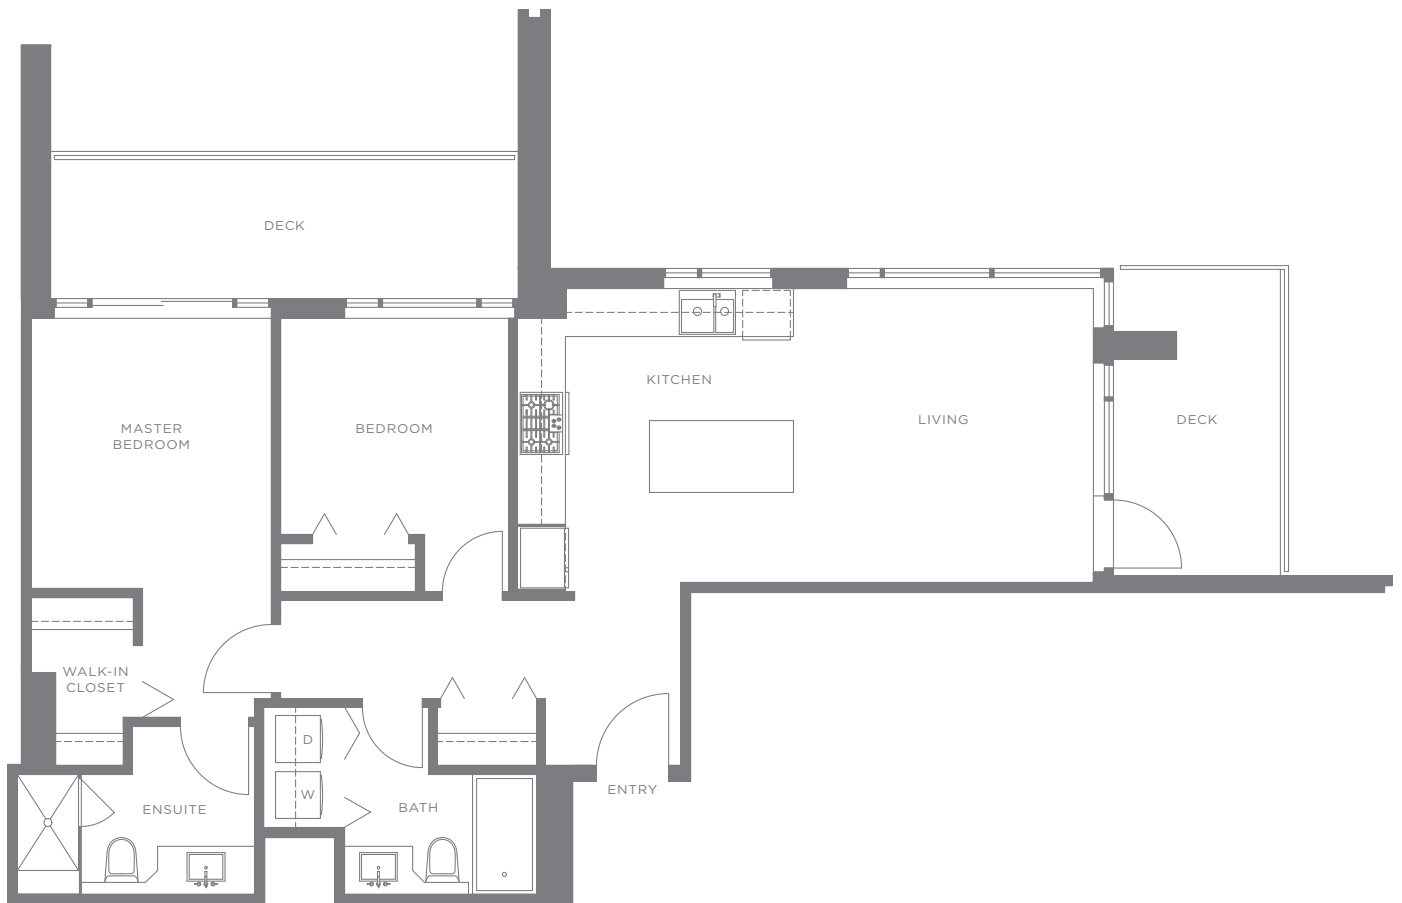

# FULTON HOUSE

## PLAN D3

2 BEDROOM  
919 SQ.FT. (APPROX.)

The developer reserves the right to make modifications or substitutions should they be necessary. Any measurements provided are approximate only. The quality residences at Fulton House are built by Polygon Fulton House Ltd. This is currently not an offering for sale. Any such offering can only be made by way of a disclosure statement. E. & O.E.