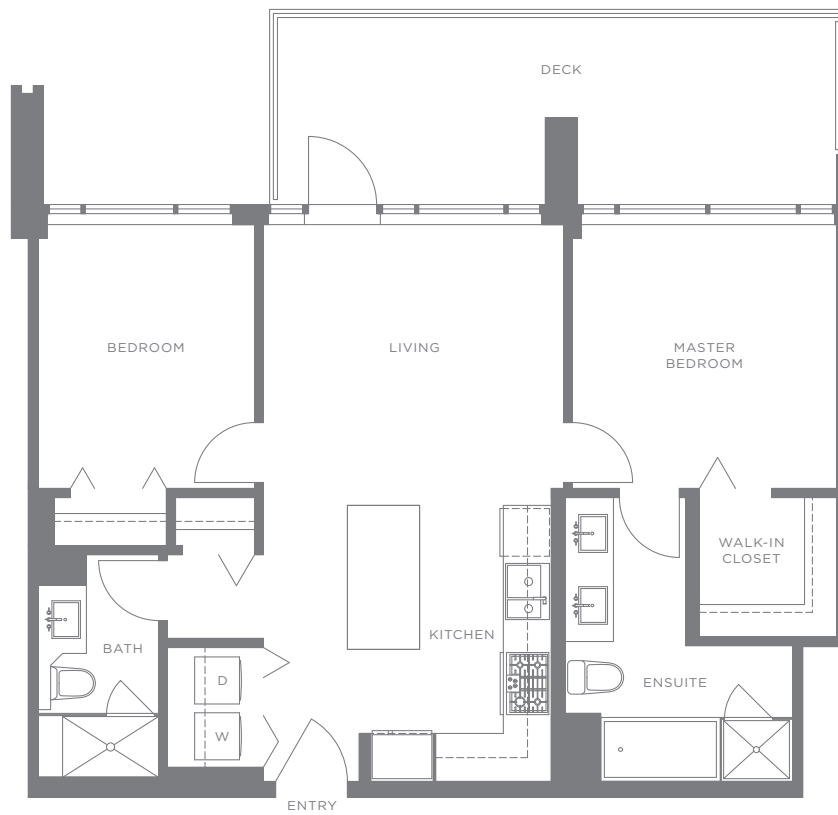

# FULTON HOUSE

PLAN C2

2 BEDROOM  
821 SQ.FT. (APPROX.)

The developer reserves the right to make modifications or substitutions should they be necessary. Any measurements provided are approximate only. The quality residences at Fulton House are built by Polygon Fulton House Ltd. This is currently not an offering for sale. Any such offering can only be made by way of a disclosure statement. E. & O.E.