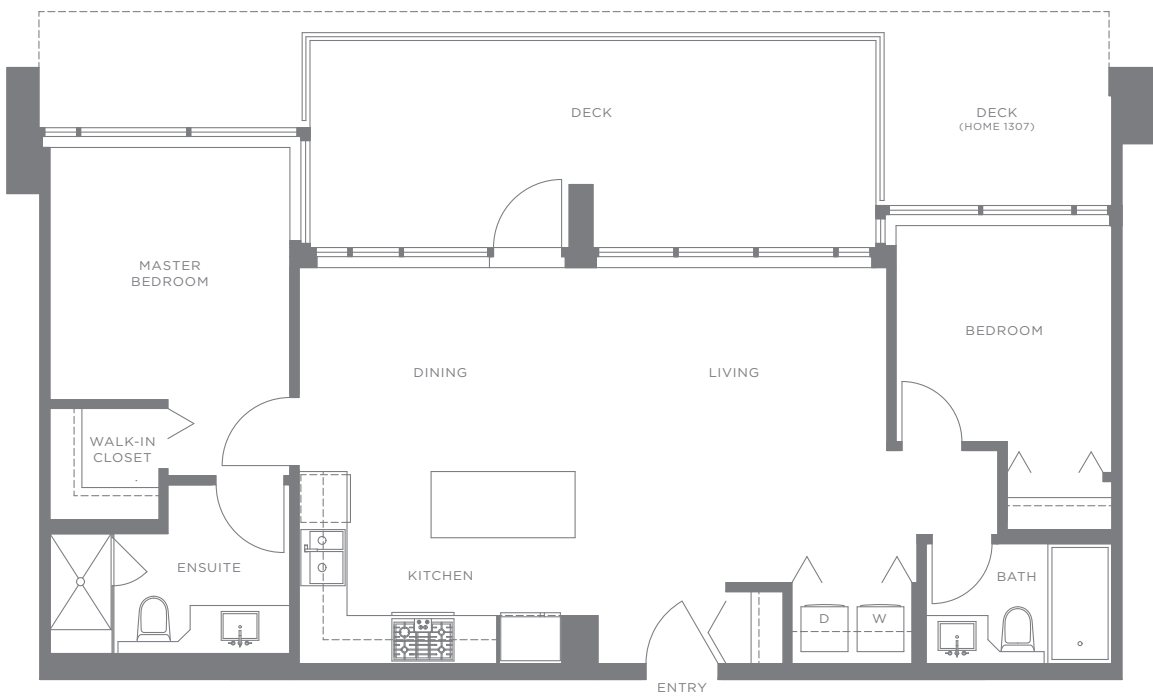

DRAFT

FULTON HOUSE

PLAN C1

2 BEDROOM
865 SQ.FT. (APPROX.)

The developer reserves the right to make modifications or substitutions should they be necessary. Any measurements provided are approximate only. The quality residences at Fulton House are built by Polygon Fulton House Ltd. This is currently not an offering for sale. Any such offering can only be made by way of a disclosure statement. E. & O.E.