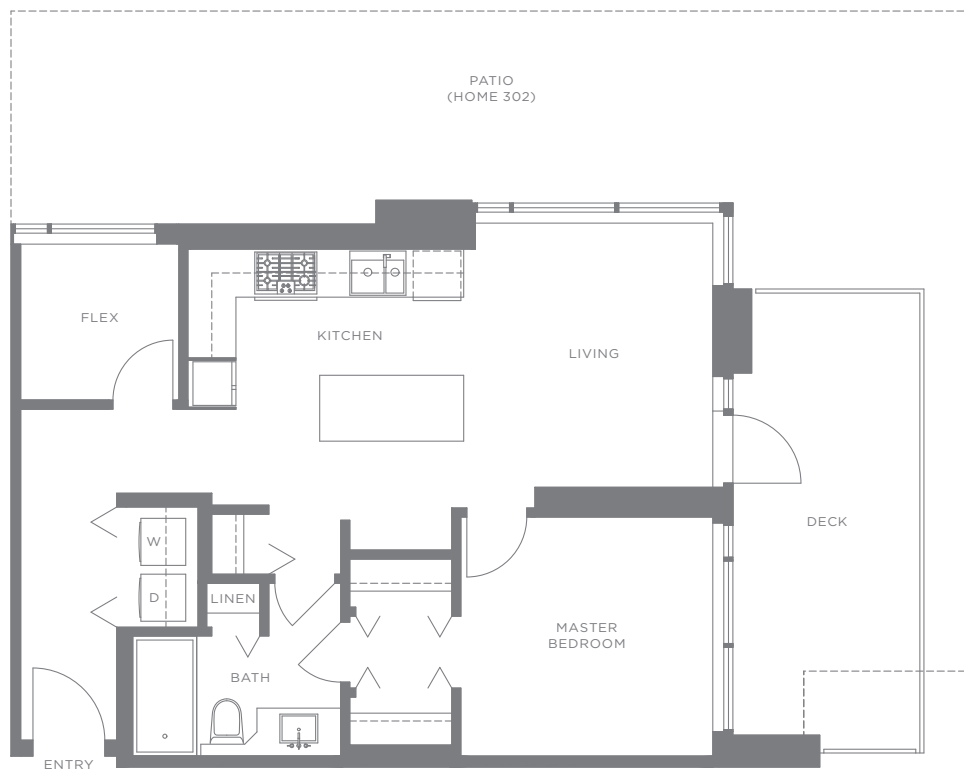

DRAFT

FULTON HOUSE

PLAN B

1 BEDROOM + FLEX
684 SQ.FT. (APPROX.)

The developer reserves the right to make modifications or substitutions should they be necessary. Any measurements provided are approximate only. The quality residences at Fulton House are built by Polygon Fulton House Ltd. This is currently not an offering for sale. Any such offering can only be made by way of a disclosure statement. E. & O.E.