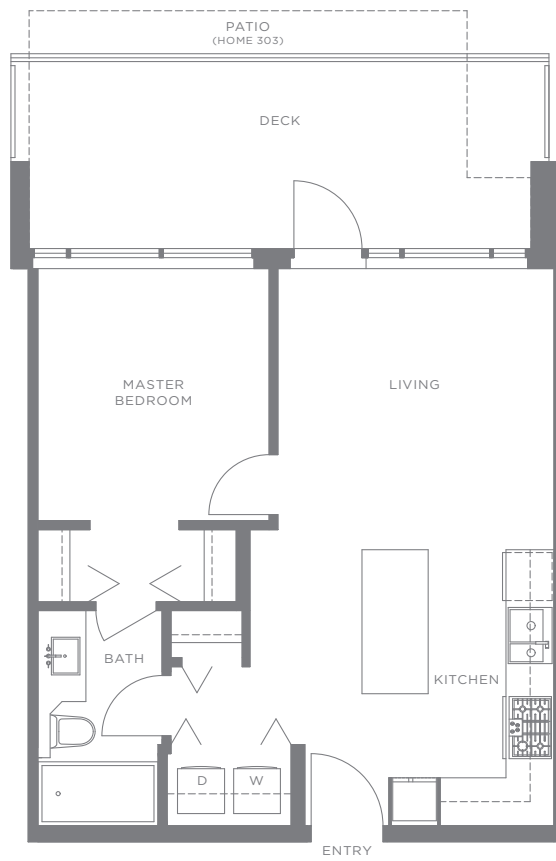

DRAFT

FULTON HOUSE

PLAN A
HOME 03

1 BEDROOM
546 SQ.FT. (APPROX.)

The developer reserves the right to make modifications or substitutions should they be necessary. Any measurements provided are approximate only. The quality residences at Fulton House are built by Polygon Fulton House Ltd. This is currently not an offering for sale. Any such offering can only be made by way of a disclosure statement. E. & O.E.