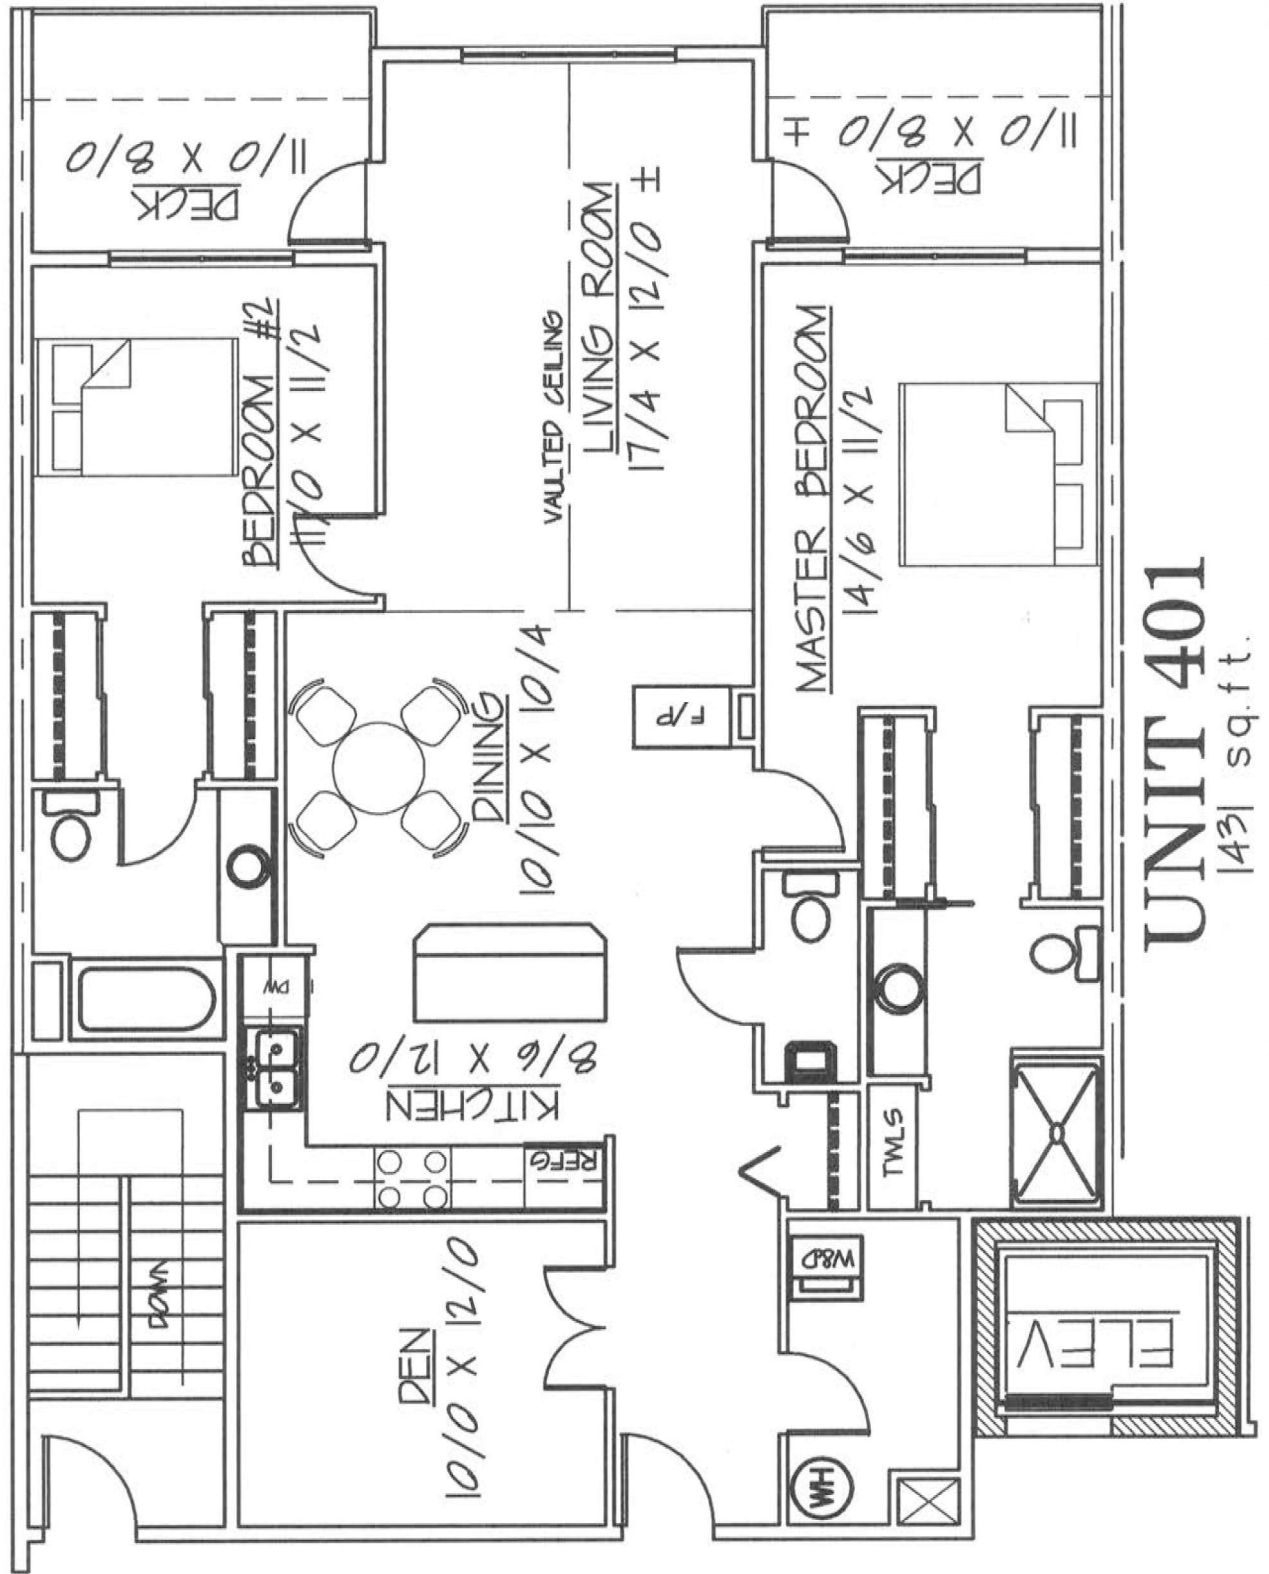

THE MEWS OVER OSBORNE BAY
MORTEL DEVELOPMENT CO. INC.

UNIT 401
1431 sq. ft.

THE MEWS OVER OSBORNE BAY
MORTEL DEVELOPMENT CO. INC.

UNIT 402
1444 sq. ft.

THE MEWS OVER OSBORNE BAY
MORTEL DEVELOPMENT CO. INC.

UNIT 403
1290 sq. ft.

THE MEWS OVER OSBORNE BAY
MORTEL DEVELOPMENT CO. INC.

UNIT 404
1465 sq.ft.

THE MEWS OVER OSBORNE BAY
MORTEL DEVELOPMENT CO. INC.

UNIT 405
1282 sq. ft.