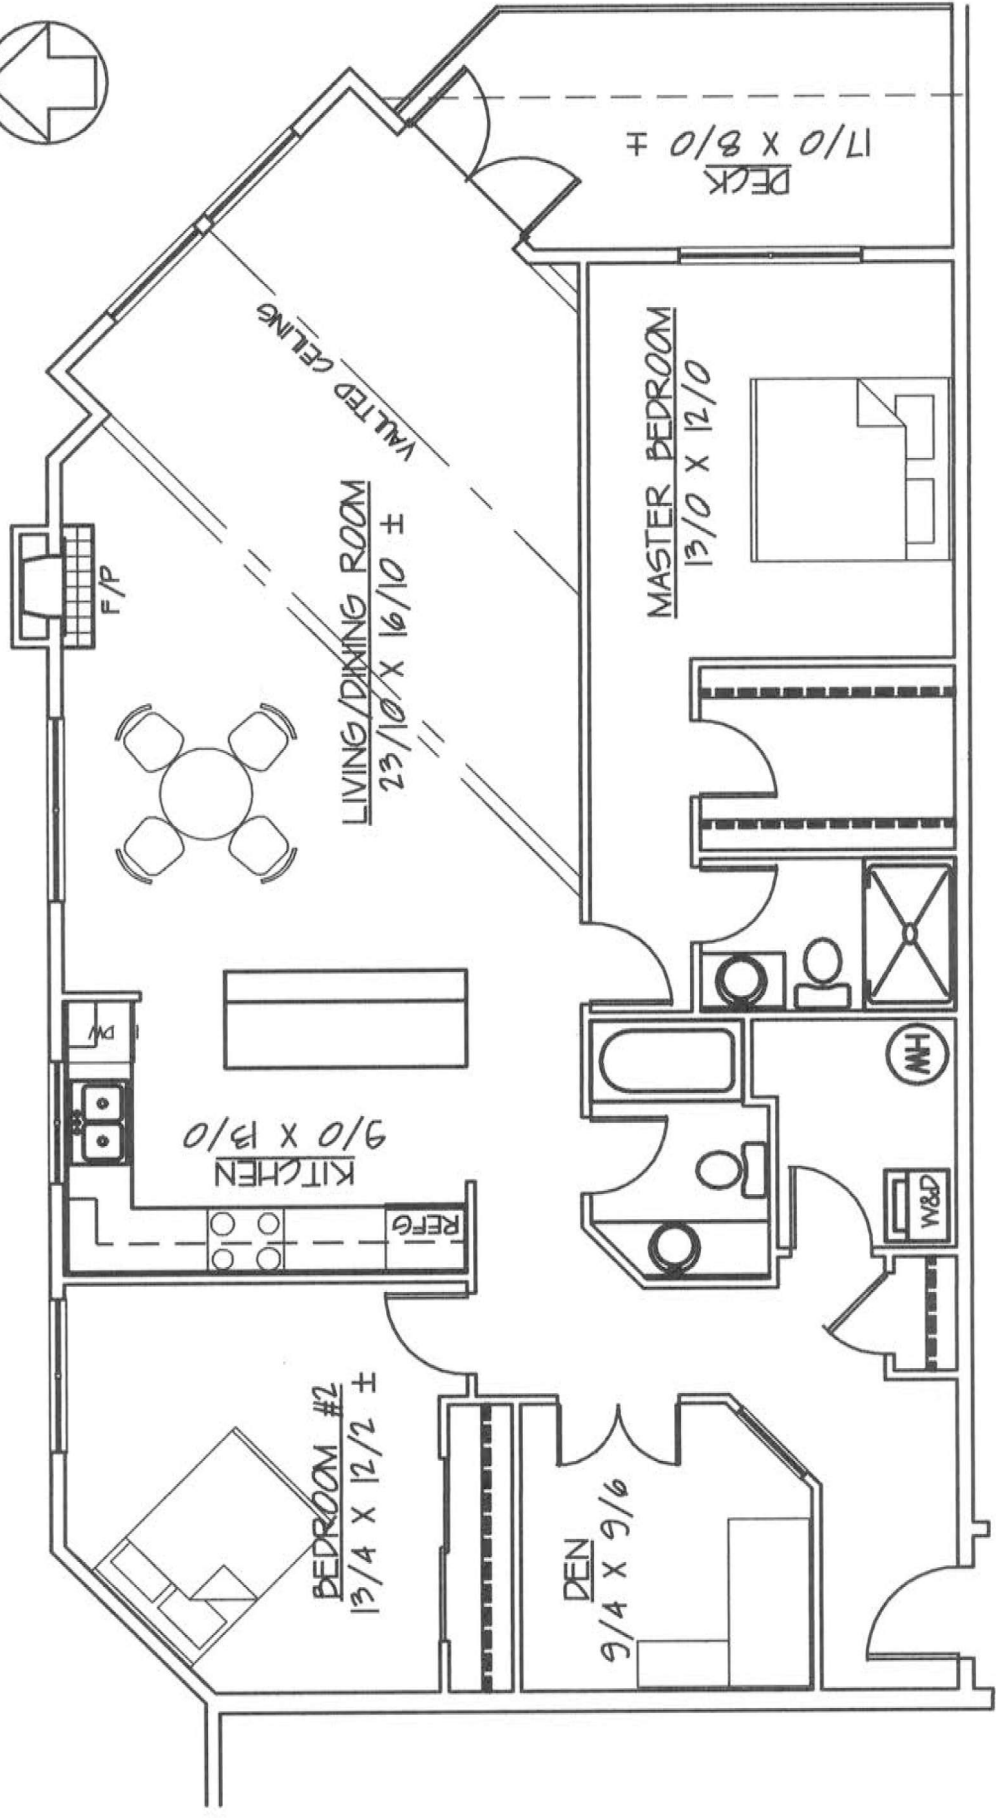

THE MEWS OVER OSBORNE BAY
MORTEL DEVELOPMENT CO. INC.

UNIT 401
1431 sq. ft.

THE MEWS OVER OSBORNE BAY
MORTEL DEVELOPMENT CO. INC.

UNIT 402
1444 sq. ft.

THE MEWS OVER OSBORNE BAY
MORTEL DEVELOPMENT CO. INC.

UNIT 403
1290 sq. ft.

THE MEWS OVER OSBORNE BAY
MORTEL DEVELOPMENT CO. INC.

UNIT 404
1465 sq.ft.

THE MEWS OVER OSBORNE BAY
MORTEL DEVELOPMENT CO. INC.

UNIT 405
1282 sq. ft.