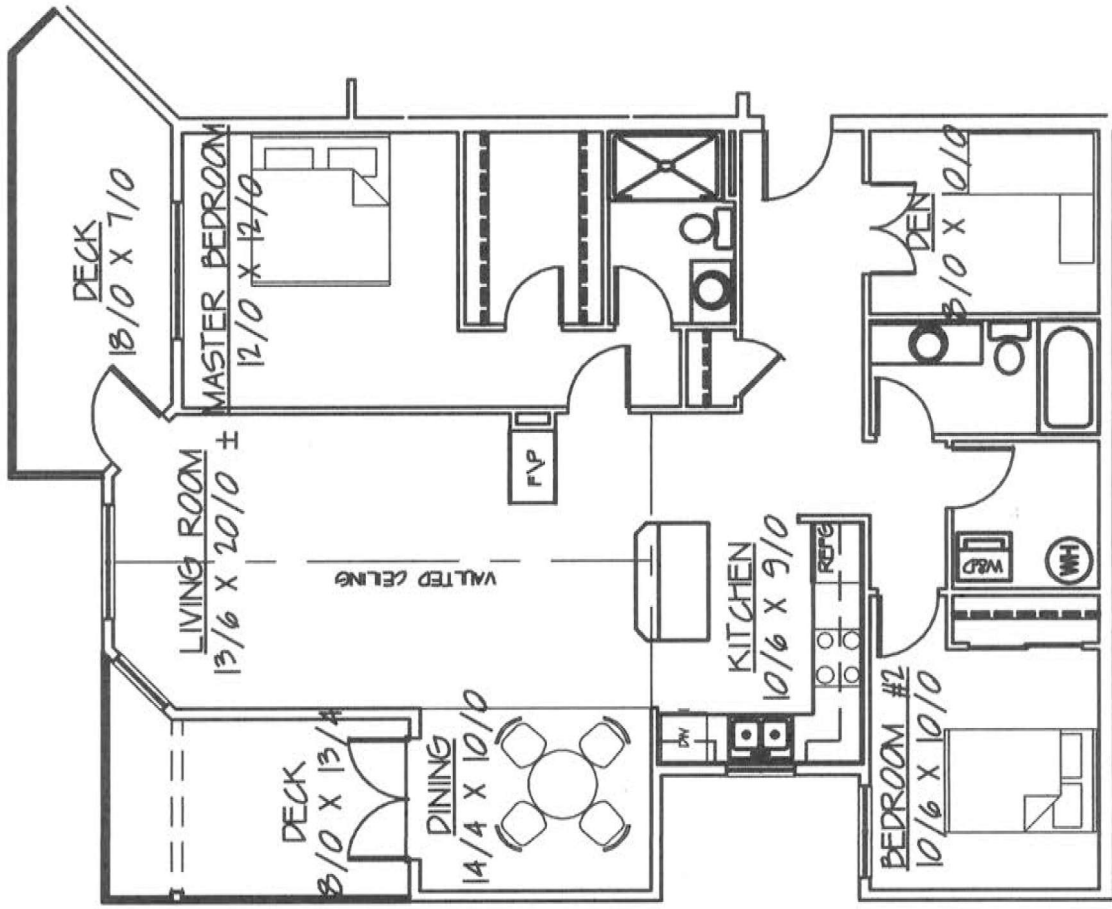

THE MEWS OVER OSBORNE BAY
MORTEL DEVELOPMENT CO. INC.

UNIT 401
1431 sq. ft.

THE MEWS OVER OSBORNE BAY
MORTEL DEVELOPMENT CO. INC.

UNIT 402
1444 sq. ft.

THE MEWS OVER OSBORNE BAY
MORTEL DEVELOPMENT CO. INC.

UNIT 403
1290 sq. ft.

THE MEWS OVER OSBORNE BAY
MORTEL DEVELOPMENT CO. INC.

UNIT 404
1465 sq.ft.

THE MEWS OVER OSBORNE BAY
MORTEL DEVELOPMENT CO. INC.

UNIT 405
1282 sq. ft.