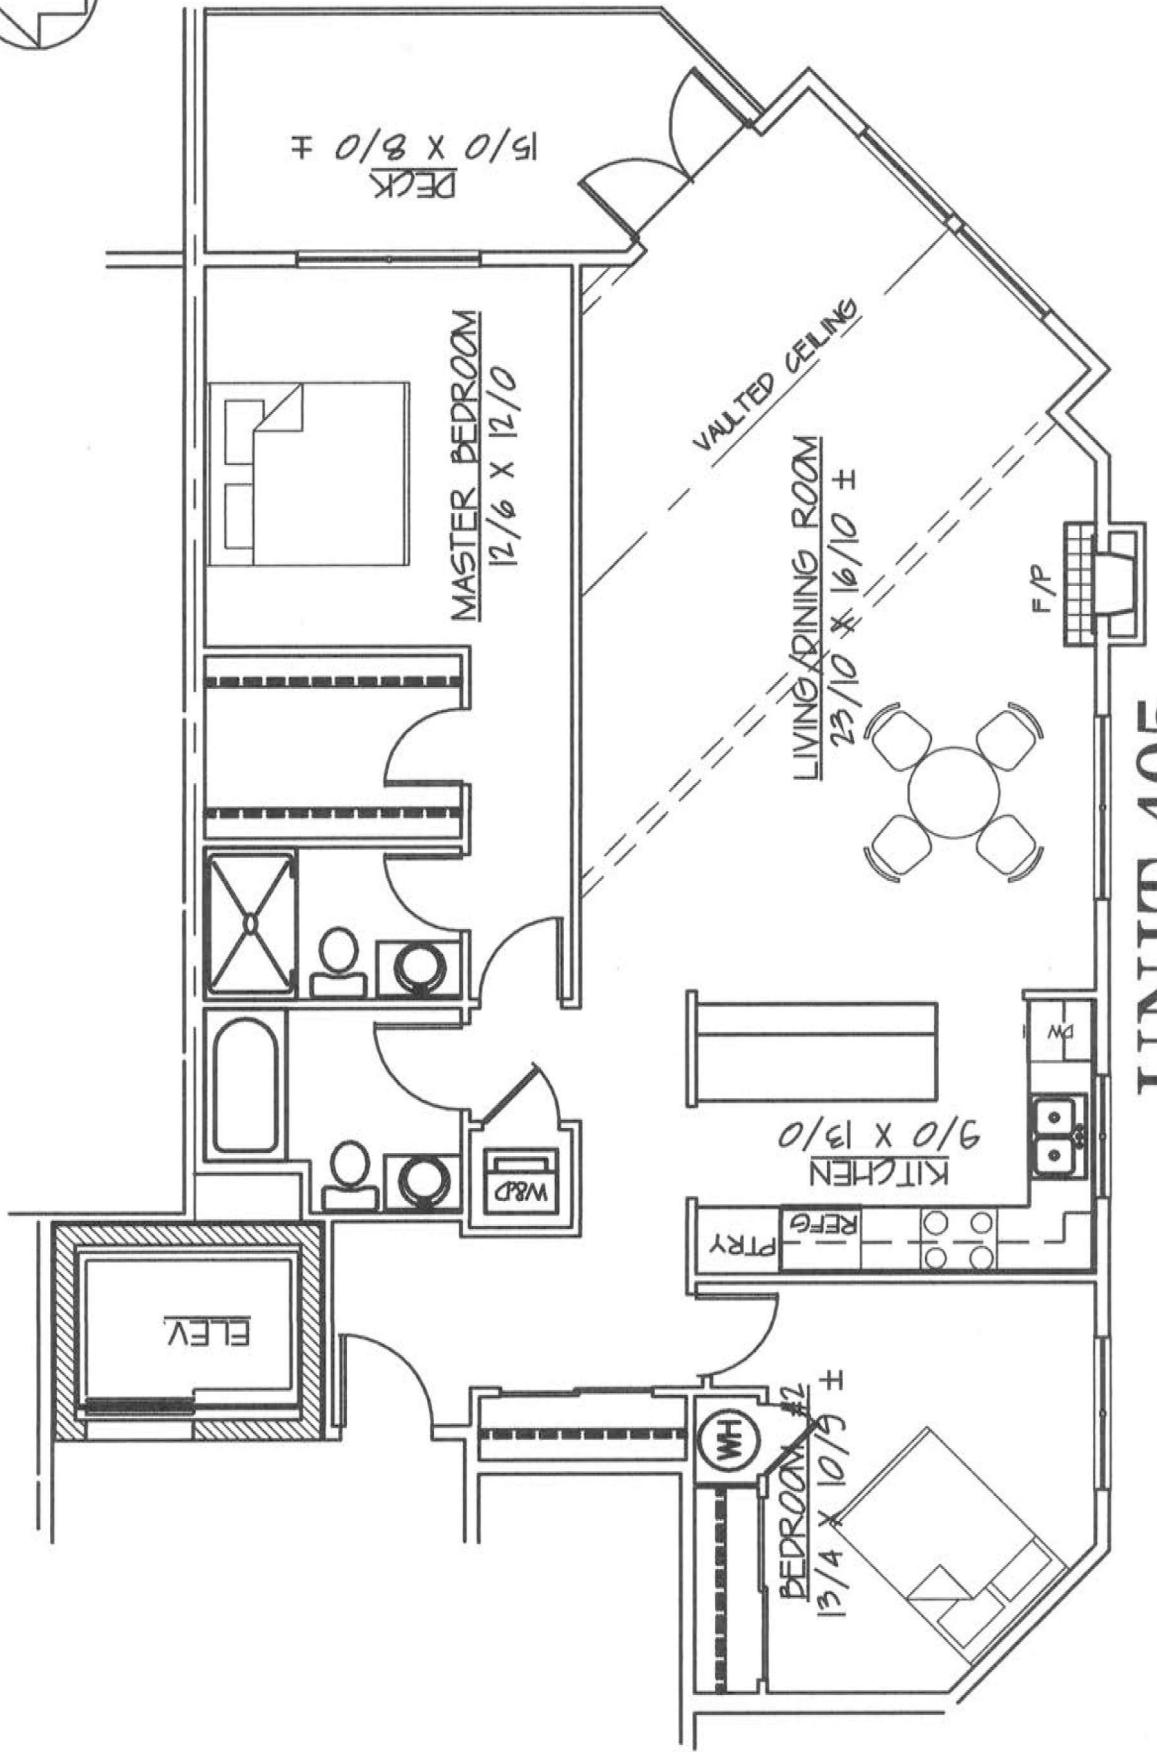

THE MEWS OVER OSBORNE BAY
MORTEL DEVELOPMENT CO. INC.

UNIT 401
1431 sq. ft.

THE MEWS OVER OSBORNE BAY
MORTEL DEVELOPMENT CO. INC.

UNIT 402
1444 sq. ft.

THE MEWS OVER OSBORNE BAY
MORTEL DEVELOPMENT CO. INC.

UNIT 403
1290 sq. ft.

THE MEWS OVER OSBORNE BAY
MORTEL DEVELOPMENT CO. INC.

UNIT 404
1465 sq.ft.

THE MEWS OVER OSBORNE BAY
MORTEL DEVELOPMENT CO. INC.

UNIT 405
1282 sq. ft.