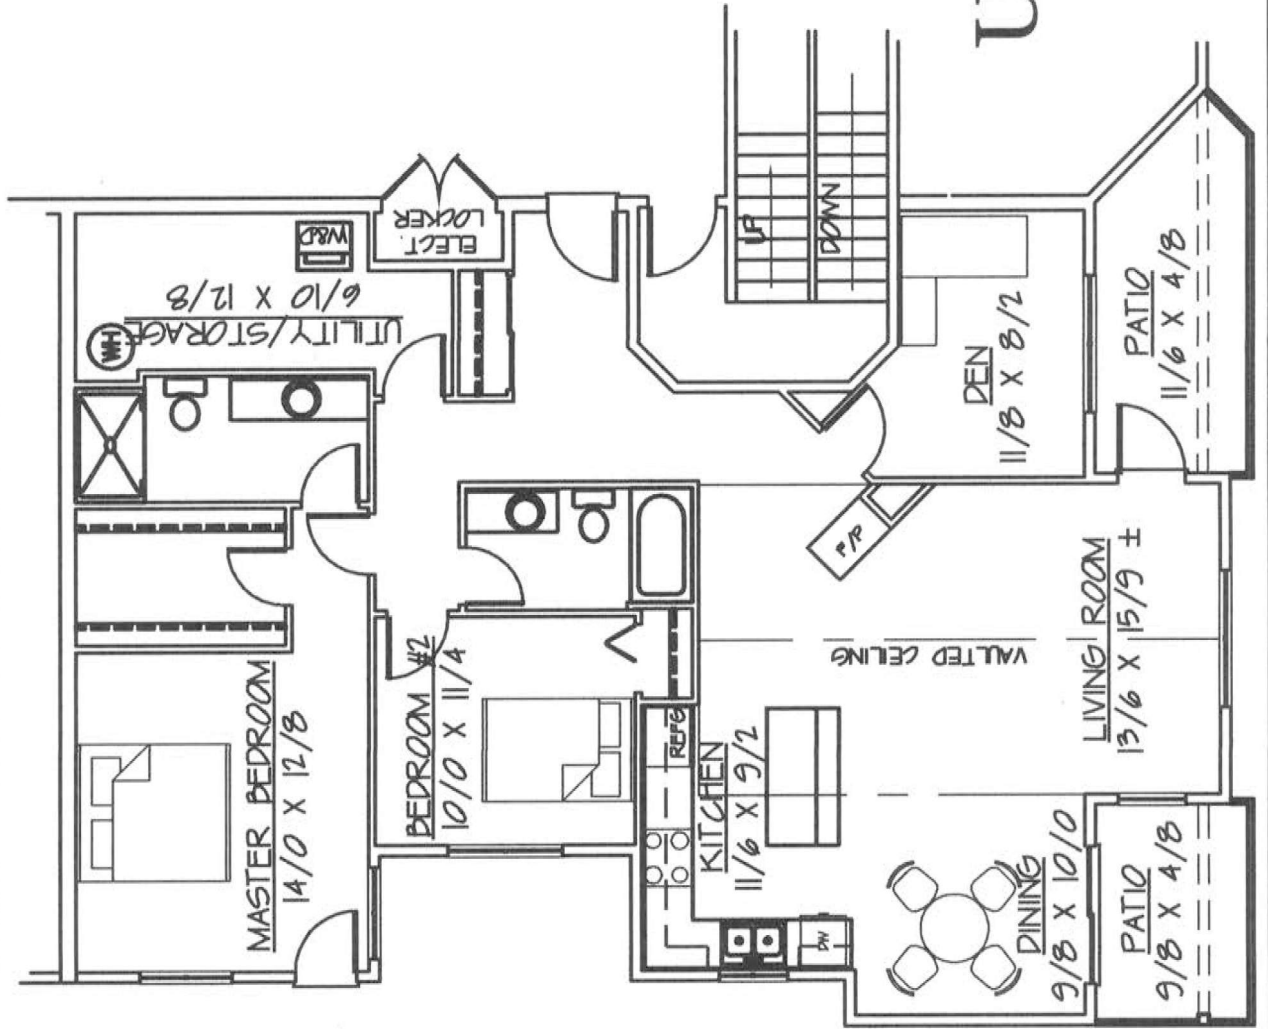

THE MEWS OVER OSBORNE BAY
MORTEL DEVELOPMENT CO. INC.

UNIT 401
1431 sq. ft.

THE MEWS OVER OSBORNE BAY
MORTEL DEVELOPMENT CO. INC.

UNIT 402
1444 sq. ft.

THE MEWS OVER OSBORNE BAY
MORTEL DEVELOPMENT CO. INC.

UNIT 403
1290 sq. ft.

THE MEWS OVER OSBORNE BAY
MORTEL DEVELOPMENT CO. INC.

UNIT 404
1465 sq.ft.

THE MEWS OVER OSBORNE BAY
MORTEL DEVELOPMENT CO. INC.

UNIT 405
1282 sq. ft.