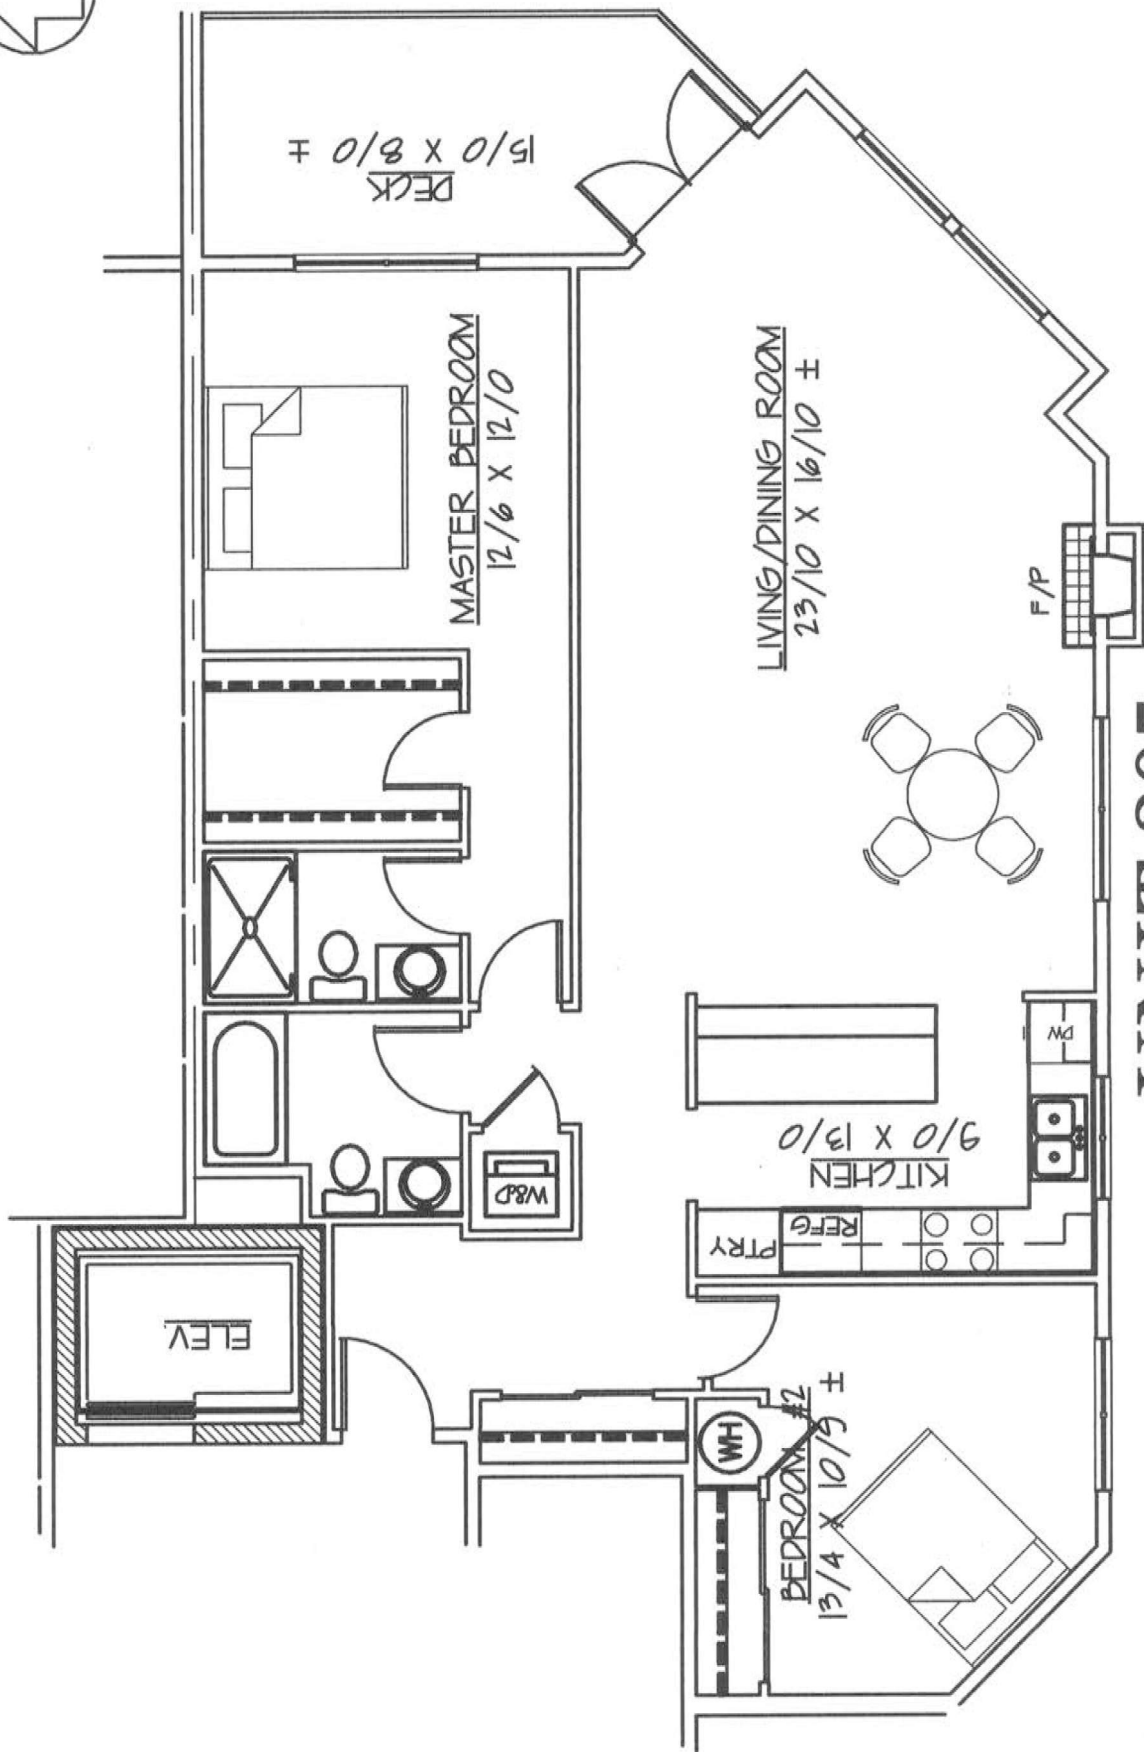

THE MEWS OVER OSBORNE BAY

MORTEL DEVELOPMENT CO. INC.

UNIT 301

1431 sq. ft.

THE MEWS OVER OSBORNE BAY
MORTEL DEVELOPMENT CO. INC.

UNIT 302
1444 sq. ft.

THE MEWS OVER OSBORNE BAY
MORTEL DEVELOPMENT CO. INC.

UNIT 303
1290 sq. ft.

THE MEWS OVER OSBORNE BAY
MORTEL DEVELOPMENT CO. INC.

UNIT 304
 1465 sq.ft.

THE MEWS OVER OSBORNE BAY
MORTEL DEVELOPMENT CO. INC.

UNIT 305
1282 sq. ft.