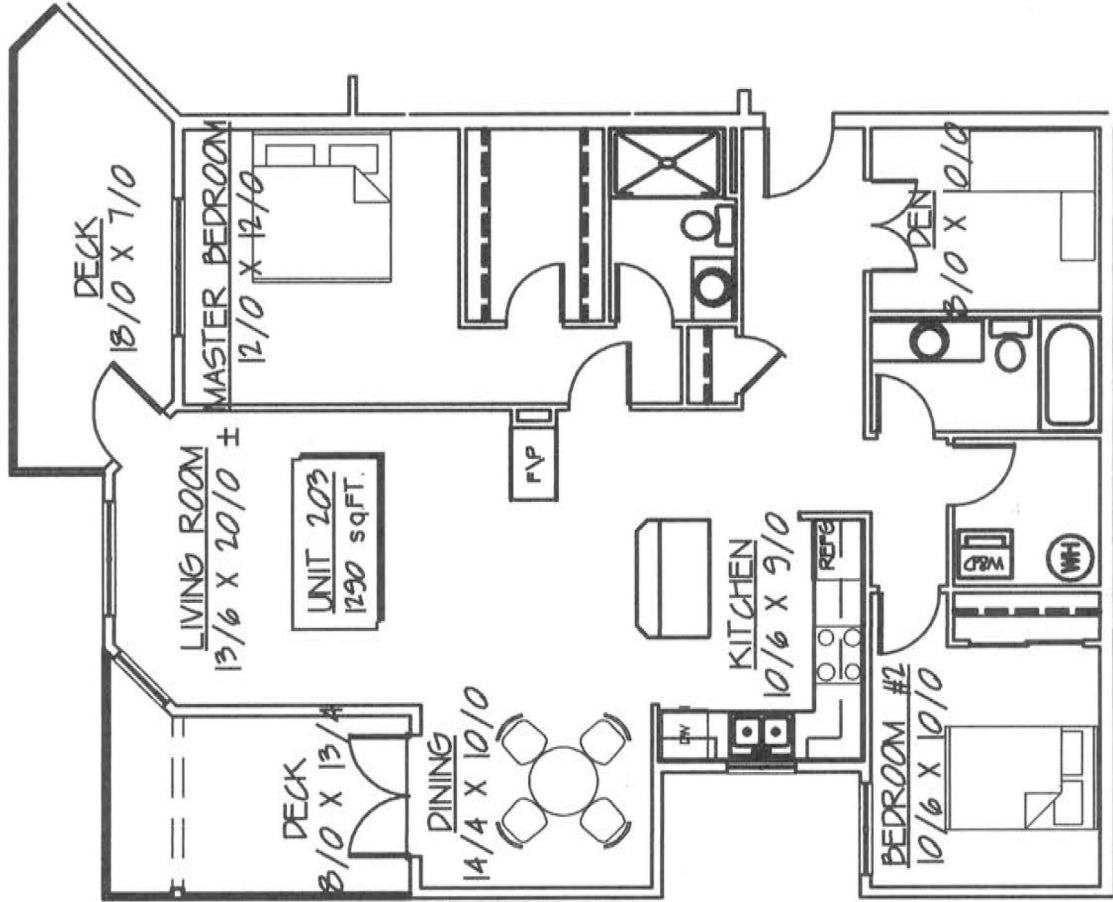

THE MEWS OVER OSBORNE BAY

MORTEL DEVELOPMENT CO. INC.

UNIT 301

1431 sq. ft.

THE MEWS OVER OSBORNE BAY
MORTEL DEVELOPMENT CO. INC.

UNIT 302
1444 sq. ft.

THE MEWS OVER OSBORNE BAY
MORTEL DEVELOPMENT CO. INC.

UNIT 303
1290 sq. ft.

THE MEWS OVER OSBORNE BAY
MORTEL DEVELOPMENT CO. INC.

UNIT 304
 1465 sq.ft.

THE MEWS OVER OSBORNE BAY
MORTEL DEVELOPMENT CO. INC.

UNIT 305
1282 sq. ft.