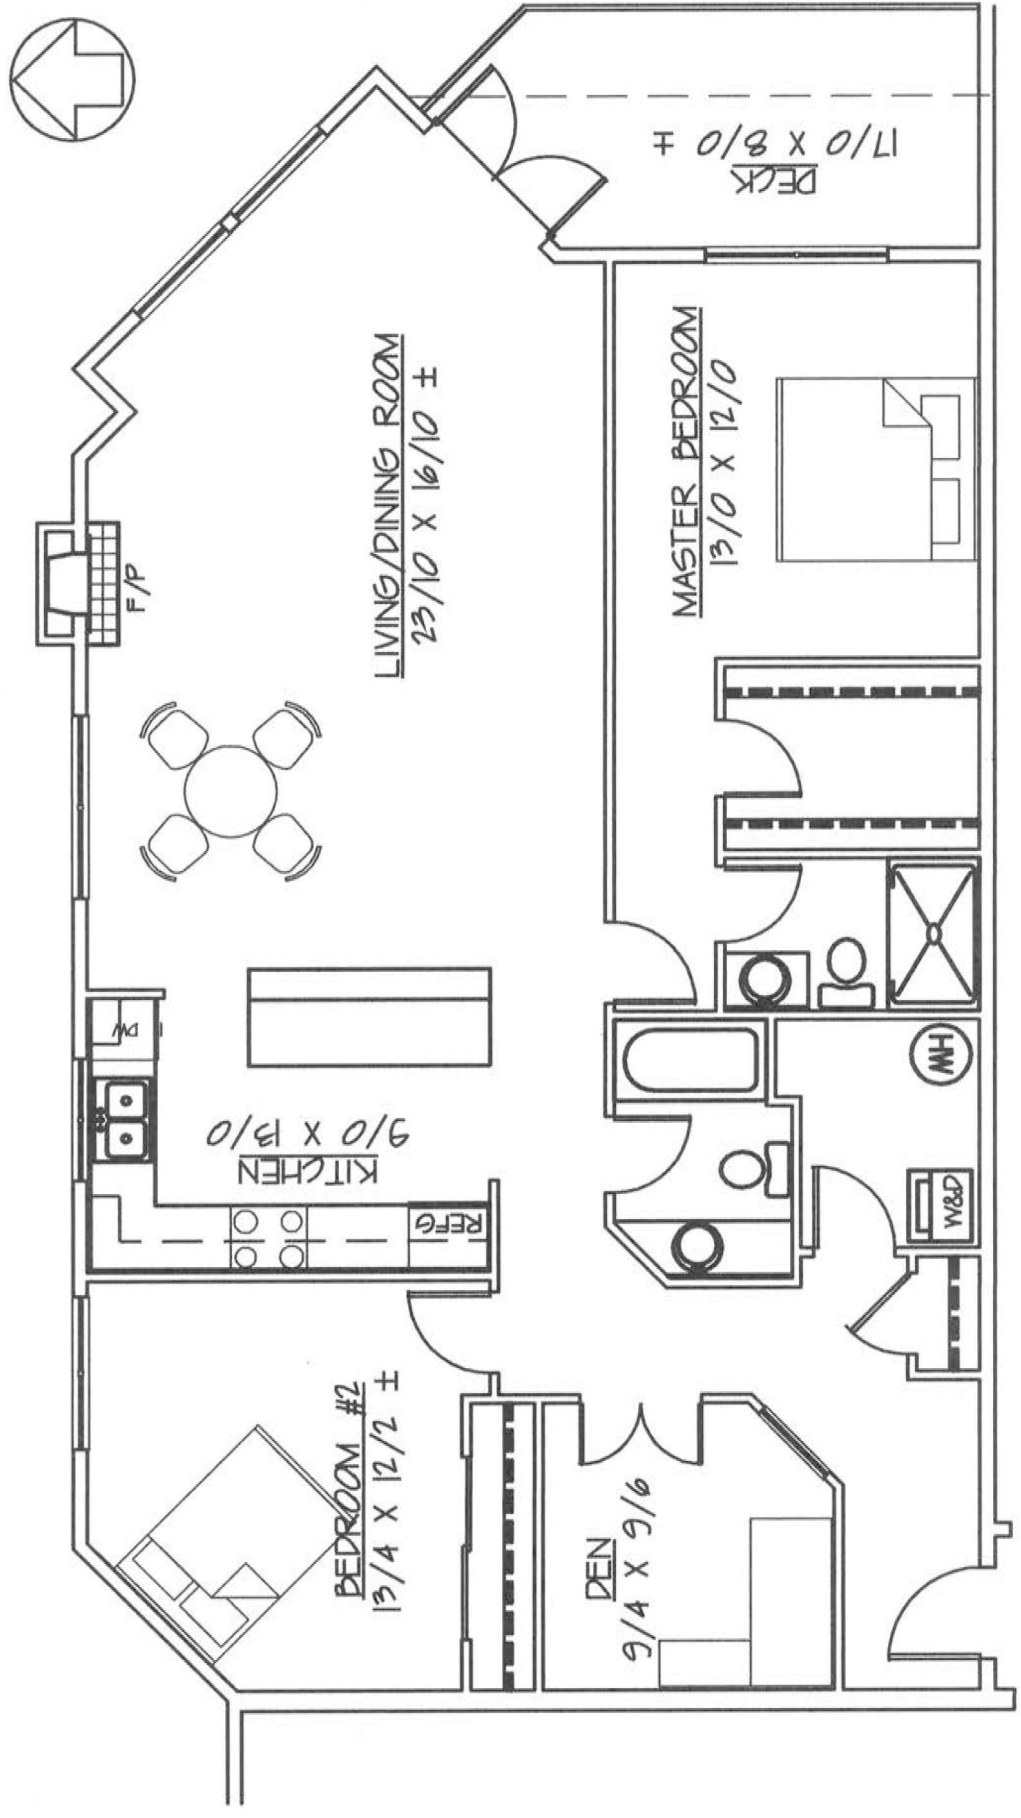

THE MEWS OVER OSBORNE BAY

MORTEL DEVELOPMENT CO. INC.

UNIT 301

1431 sq. ft.

THE MEWS OVER OSBORNE BAY
MORTEL DEVELOPMENT CO. INC.

UNIT 302
1444 sq. ft.

THE MEWS OVER OSBORNE BAY
MORTEL DEVELOPMENT CO. INC.

UNIT 303
1290 sq. ft.

THE MEWS OVER OSBORNE BAY
MORTEL DEVELOPMENT CO. INC.

UNIT 304
 1465 sq.ft.

THE MEWS OVER OSBORNE BAY
MORTEL DEVELOPMENT CO. INC.

UNIT 305
1282 sq. ft.