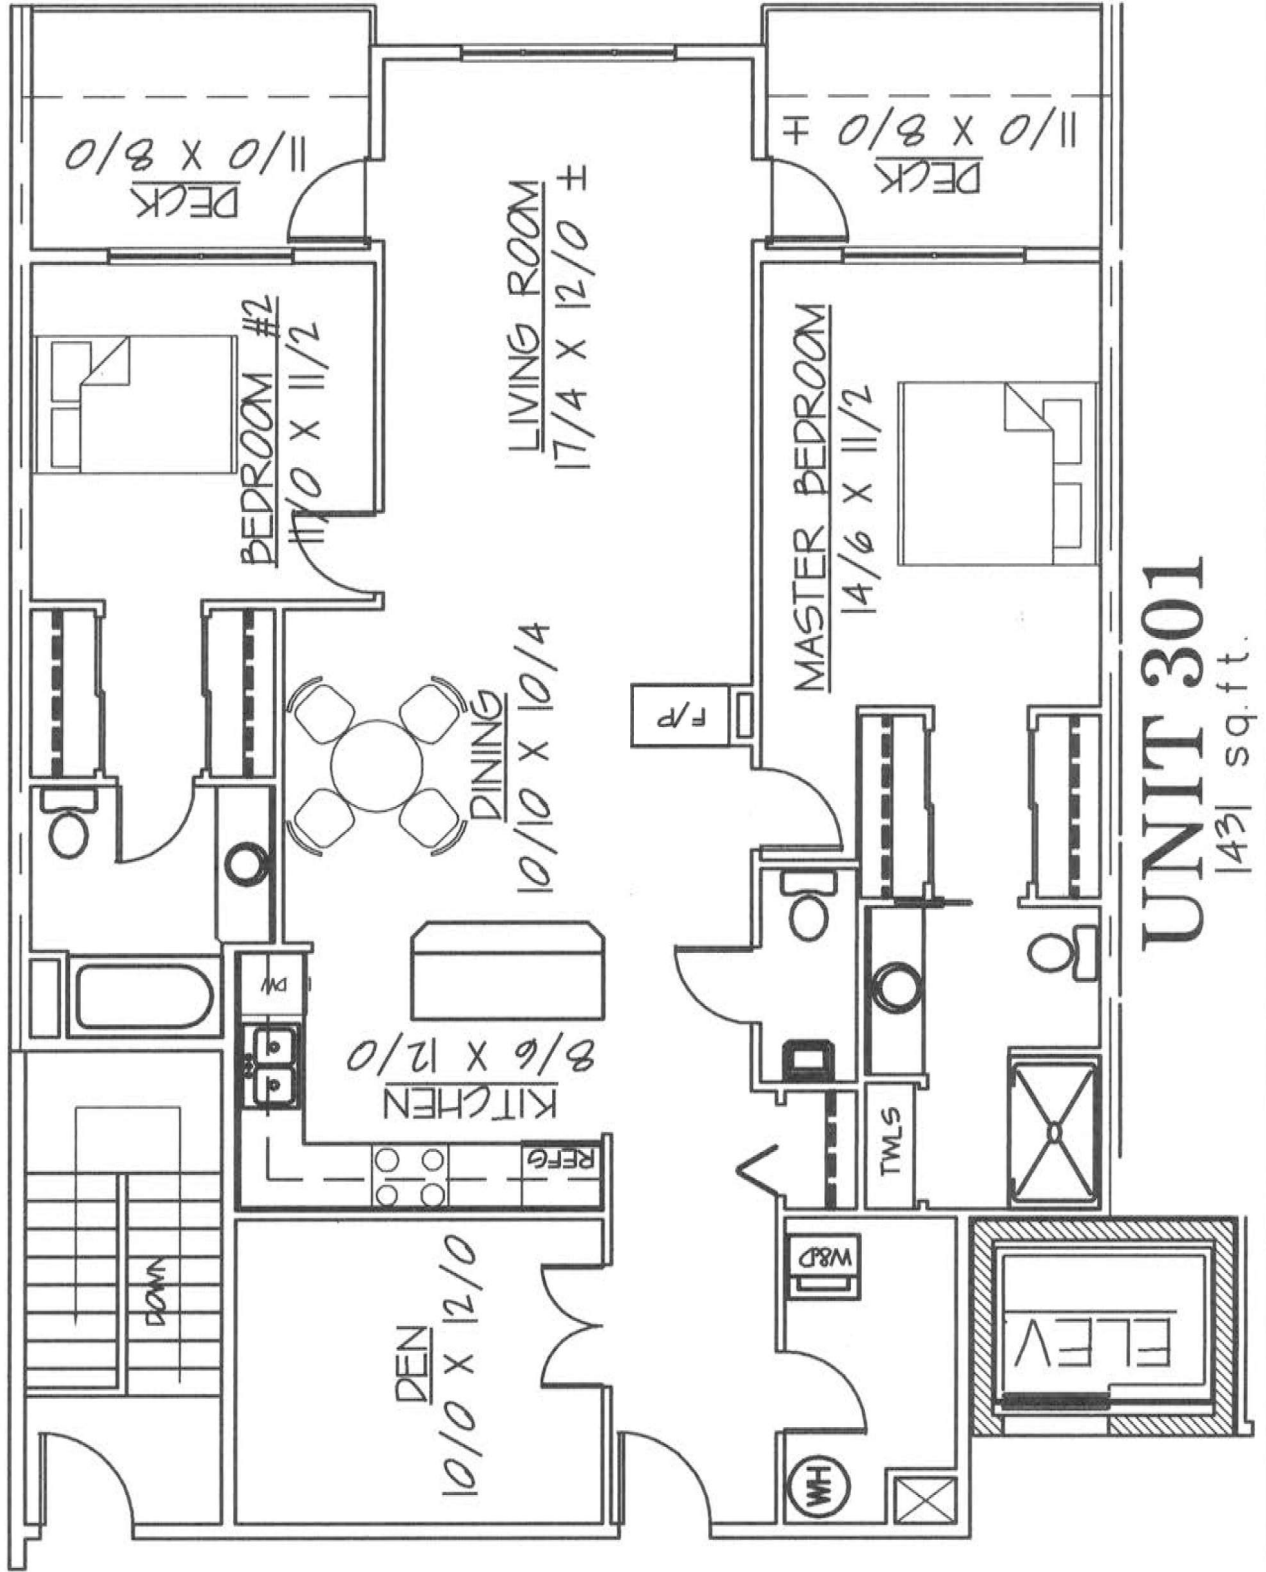

THE MEWS OVER OSBORNE BAY

MORTEL DEVELOPMENT CO. INC.

UNIT 301

1431 sq. ft.

THE MEWS OVER OSBORNE BAY
MORTEL DEVELOPMENT CO. INC.

UNIT 302
1444 sq. ft.

THE MEWS OVER OSBORNE BAY
MORTEL DEVELOPMENT CO. INC.

UNIT 303
1290 sq. ft.

THE MEWS OVER OSBORNE BAY
MORTEL DEVELOPMENT CO. INC.

UNIT 304
 1465 sq.ft.

THE MEWS OVER OSBORNE BAY
MORTEL DEVELOPMENT CO. INC.

UNIT 305
1282 sq. ft.