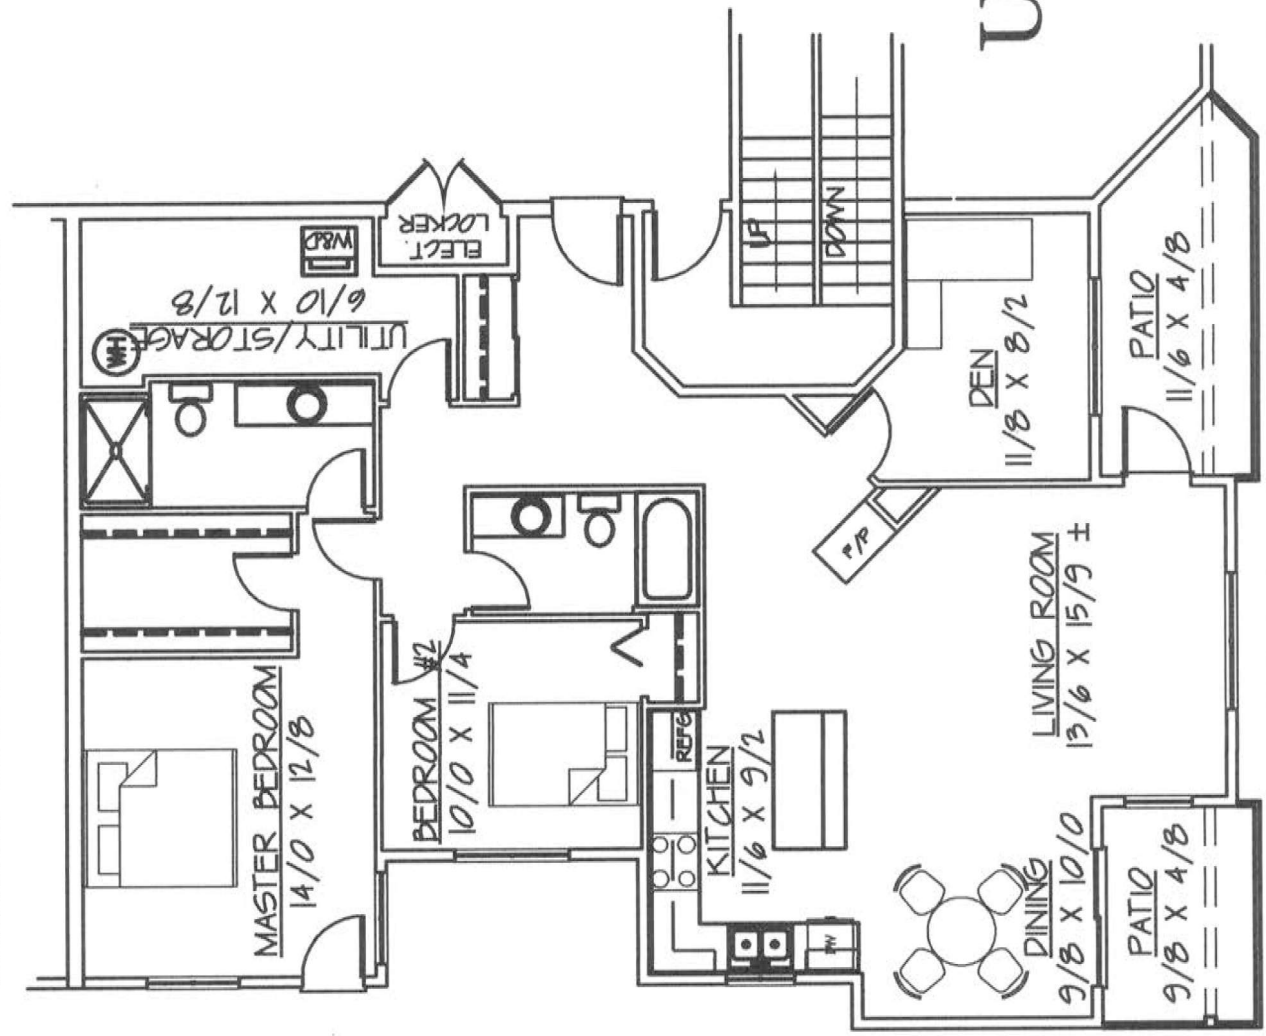

THE MEWS OVER OSBORNE BAY

MORTEL DEVELOPMENT CO. INC.

UNIT 301

1431 sq. ft.

THE MEWS OVER OSBORNE BAY
MORTEL DEVELOPMENT CO. INC.

UNIT 302
1444 sq. ft.

THE MEWS OVER OSBORNE BAY
MORTEL DEVELOPMENT CO. INC.

UNIT 303
1290 sq. ft.

THE MEWS OVER OSBORNE BAY
MORTEL DEVELOPMENT CO. INC.

UNIT 304
 1465 sq.ft.

THE MEWS OVER OSBORNE BAY
MORTEL DEVELOPMENT CO. INC.

UNIT 305
1282 sq. ft.