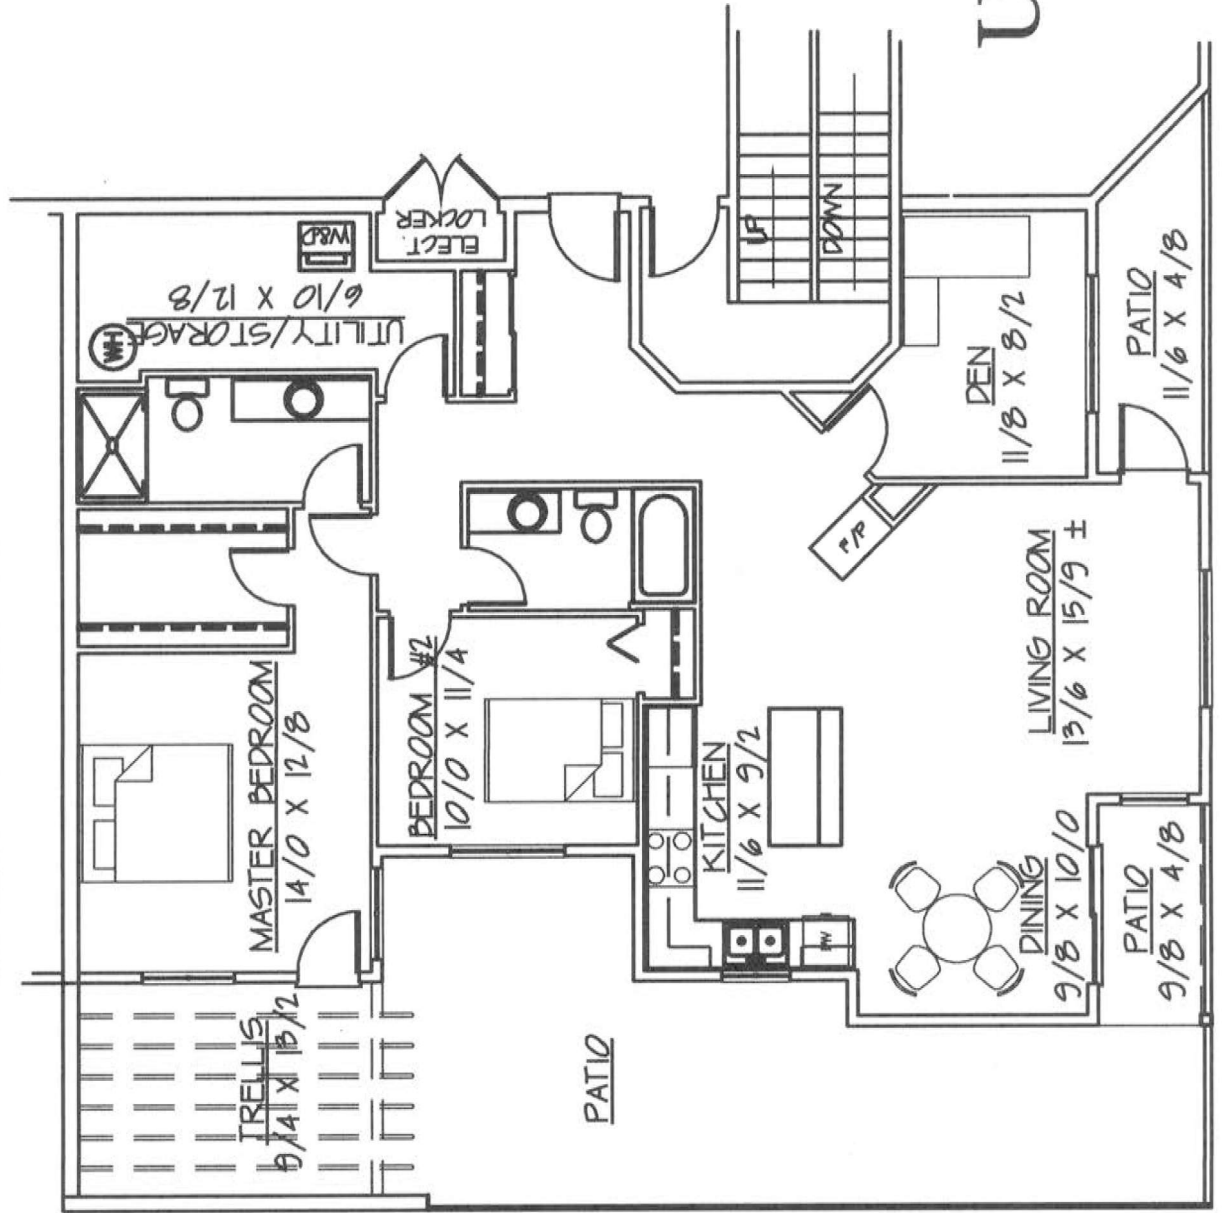

THE MEWS OVER OSBORNE BAY
MORTEL DEVELOPMENT CO. INC.

UNIT 201
131/2 sq. ft.

THE MEWS OVER OSBORNE BAY
MORTEL DEVELOPMENT CO. INC.

UNIT 202
1444 sq. ft.

THE MEWS OVER OSBORNE BAY
MORTEL DEVELOPMENT CO. INC.

UNIT 203
1290 sq. ft.

THE MEWS OVER OSBORNE BAY
MORTEL DEVELOPMENT CO. INC.

UNIT 204
1455 sq.ft.

THE MEWS OVER OSBORNE BAY
MORTEL DEVELOPMENT CO. INC.

UNIT 205
1272 sq. ft.