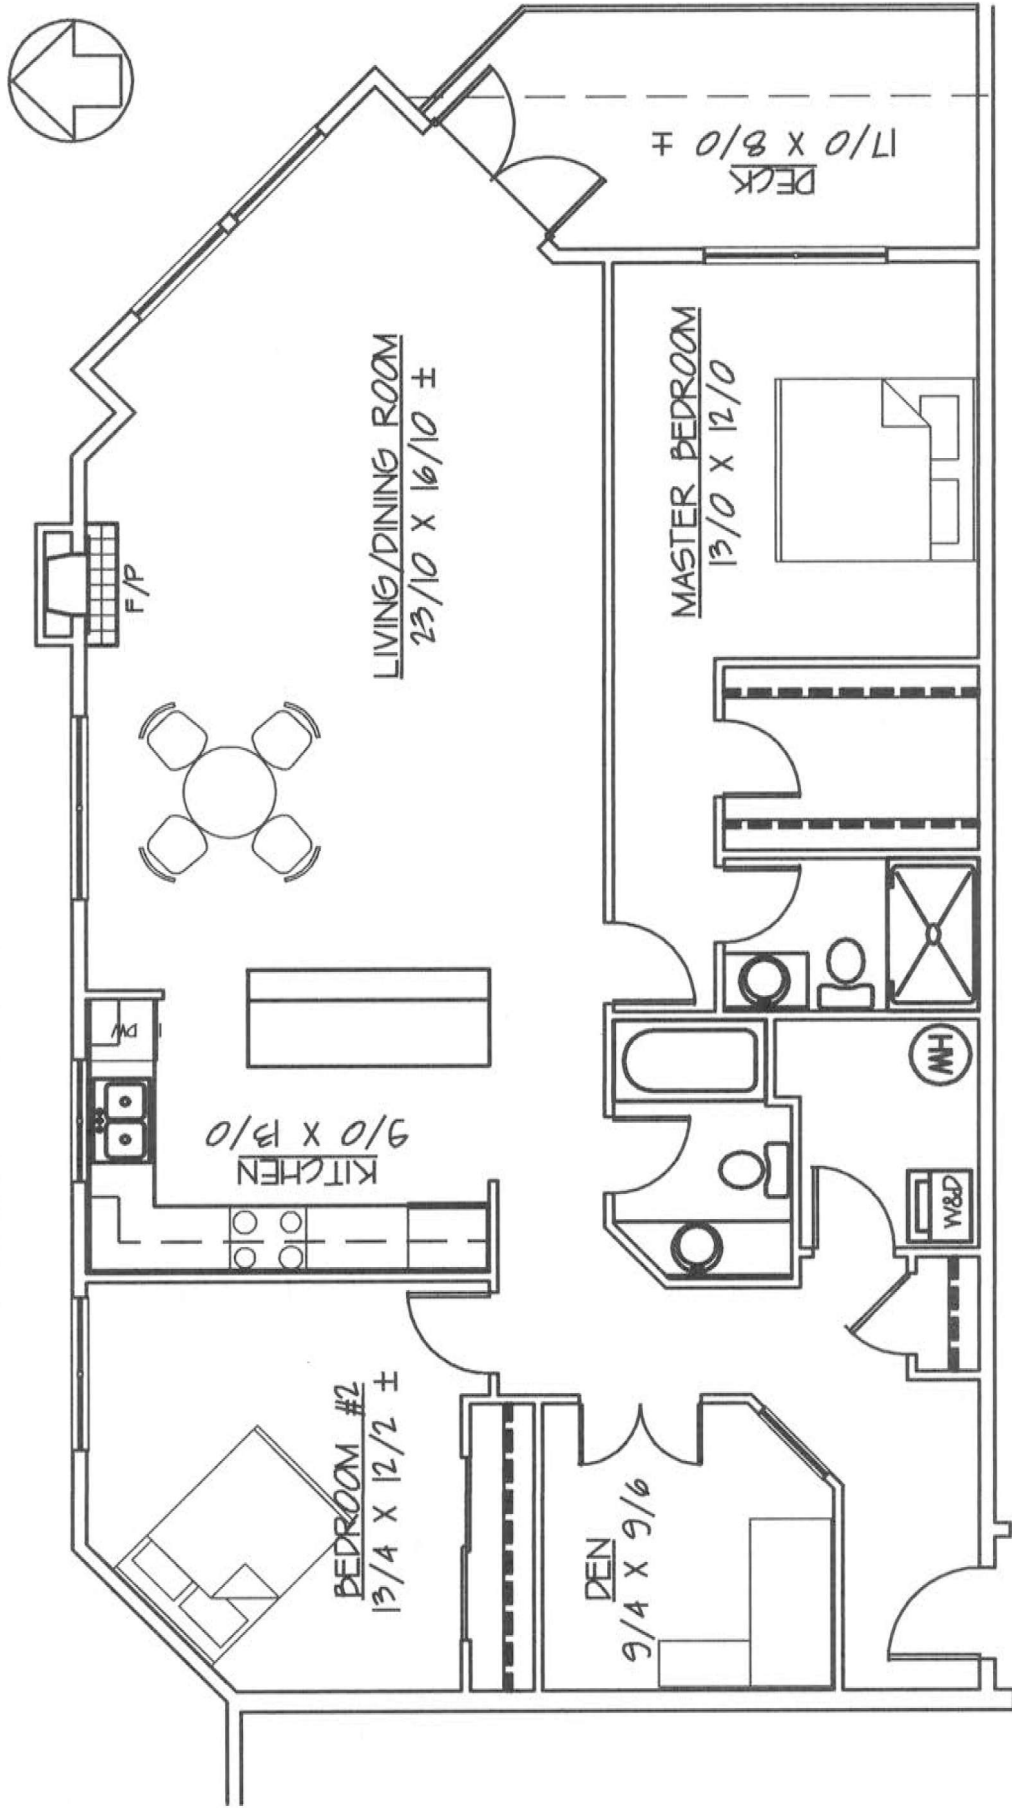

THE MEWS OVER OSBORNE BAY
MORTEL DEVELOPMENT CO. INC.

UNIT 201
131/2 sq. ft.

THE MEWS OVER OSBORNE BAY
MORTEL DEVELOPMENT CO. INC.

UNIT 202
1444 sq. ft.

THE MEWS OVER OSBORNE BAY
MORTEL DEVELOPMENT CO. INC.

UNIT 203
1290 sq. ft.

THE MEWS OVER OSBORNE BAY
MORTEL DEVELOPMENT CO. INC.

UNIT 204
1455 sq.ft.

THE MEWS OVER OSBORNE BAY
MORTEL DEVELOPMENT CO. INC.

UNIT 205
1272 sq. ft.