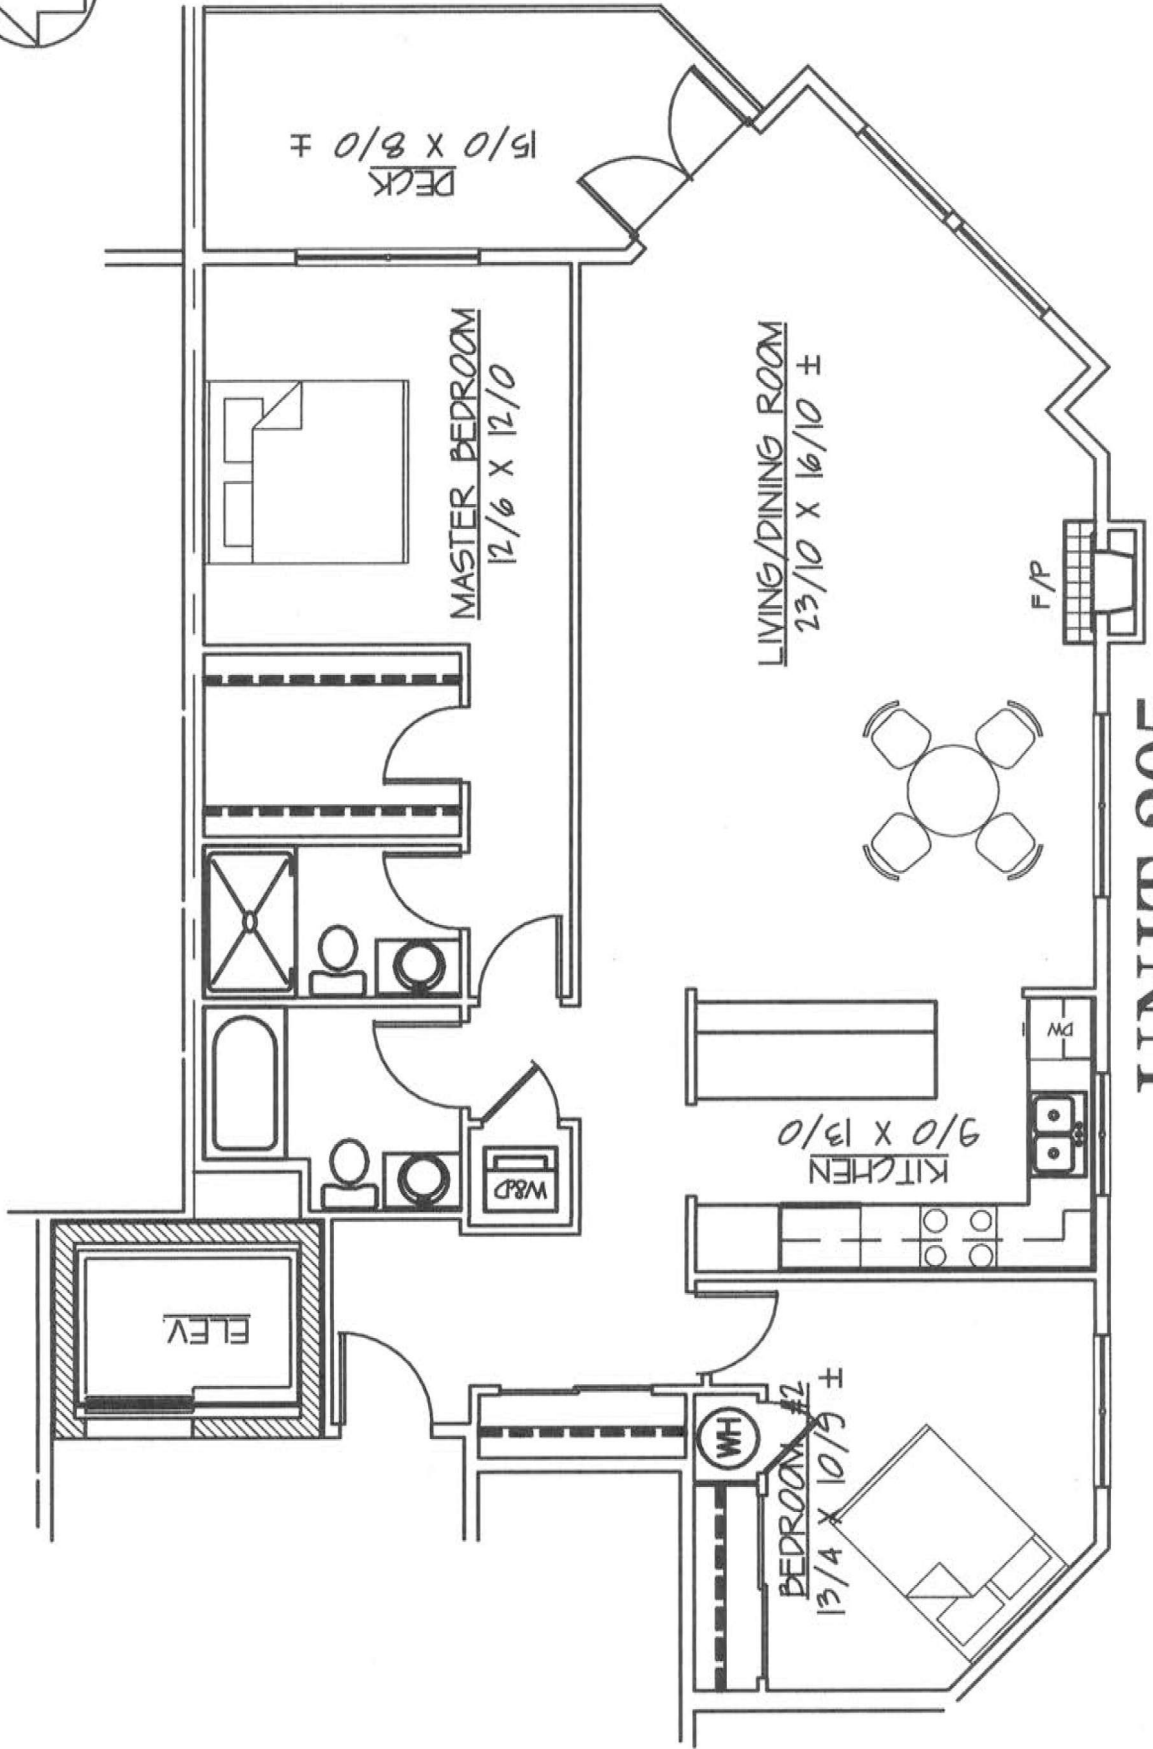

THE MEWS OVER OSBORNE BAY
MORTEL DEVELOPMENT CO. INC.

UNIT 201
131/2 sq. ft.

THE MEWS OVER OSBORNE BAY
MORTEL DEVELOPMENT CO. INC.

UNIT 202
1444 sq. ft.

THE MEWS OVER OSBORNE BAY
MORTEL DEVELOPMENT CO. INC.

UNIT 203
1290 sq. ft.

THE MEWS OVER OSBORNE BAY
MORTEL DEVELOPMENT CO. INC.

UNIT 204
1455 sq.ft.

THE MEWS OVER OSBORNE BAY
MORTEL DEVELOPMENT CO. INC.

UNIT 205
1272 sq. ft.