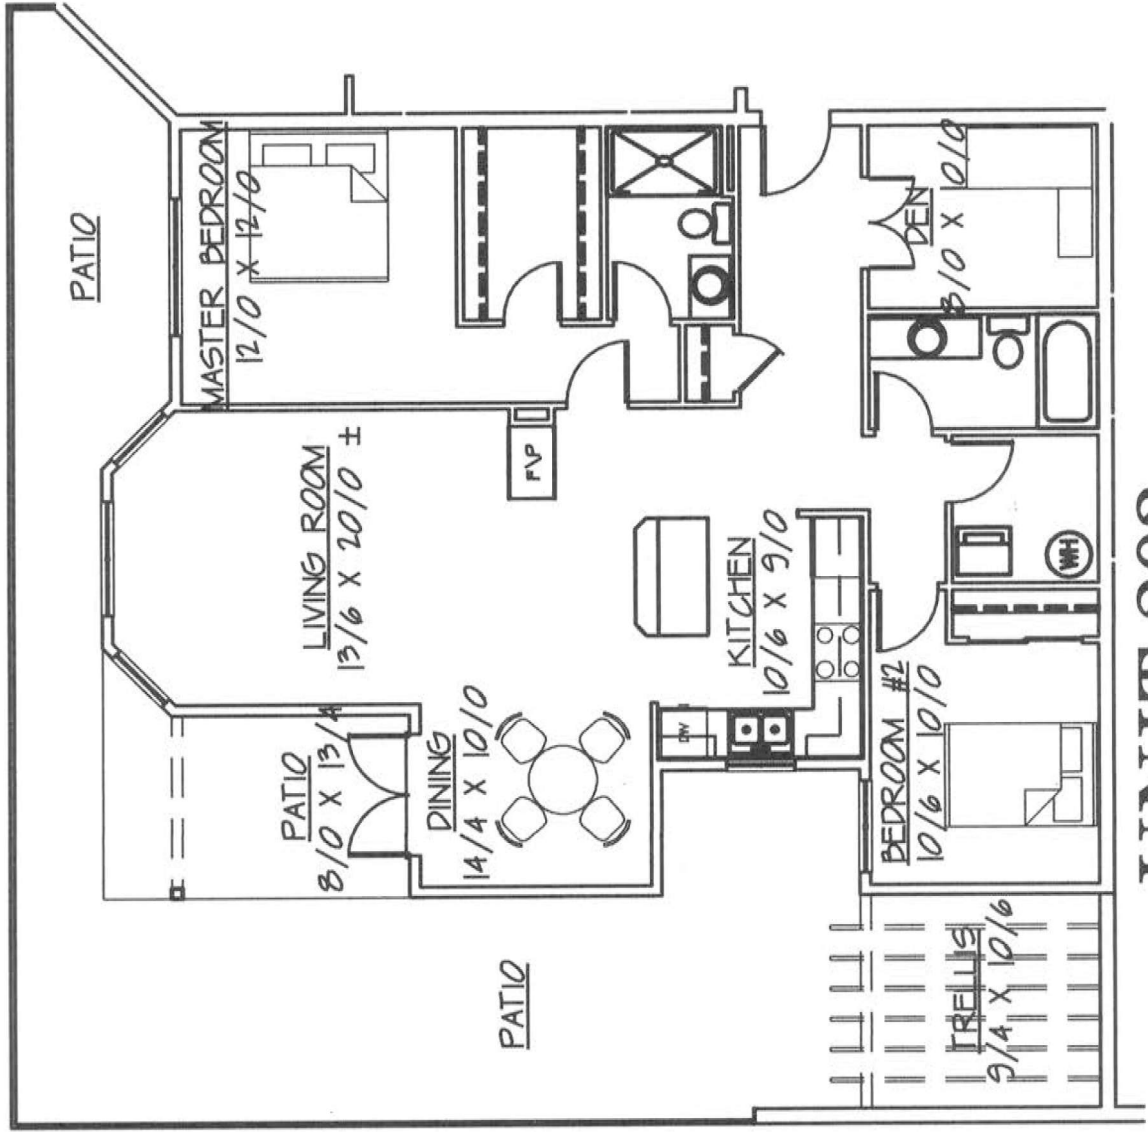

THE MEWS OVER OSBORNE BAY
MORTEL DEVELOPMENT CO. INC.

UNIT 201
131/2 sq. ft.

THE MEWS OVER OSBORNE BAY
MORTEL DEVELOPMENT CO. INC.

UNIT 202
1444 sq. ft.

THE MEWS OVER OSBORNE BAY
MORTEL DEVELOPMENT CO. INC.

UNIT 203
1290 sq. ft.

THE MEWS OVER OSBORNE BAY
MORTEL DEVELOPMENT CO. INC.

UNIT 204
1455 sq.ft.

THE MEWS OVER OSBORNE BAY
MORTEL DEVELOPMENT CO. INC.

UNIT 205
1272 sq. ft.