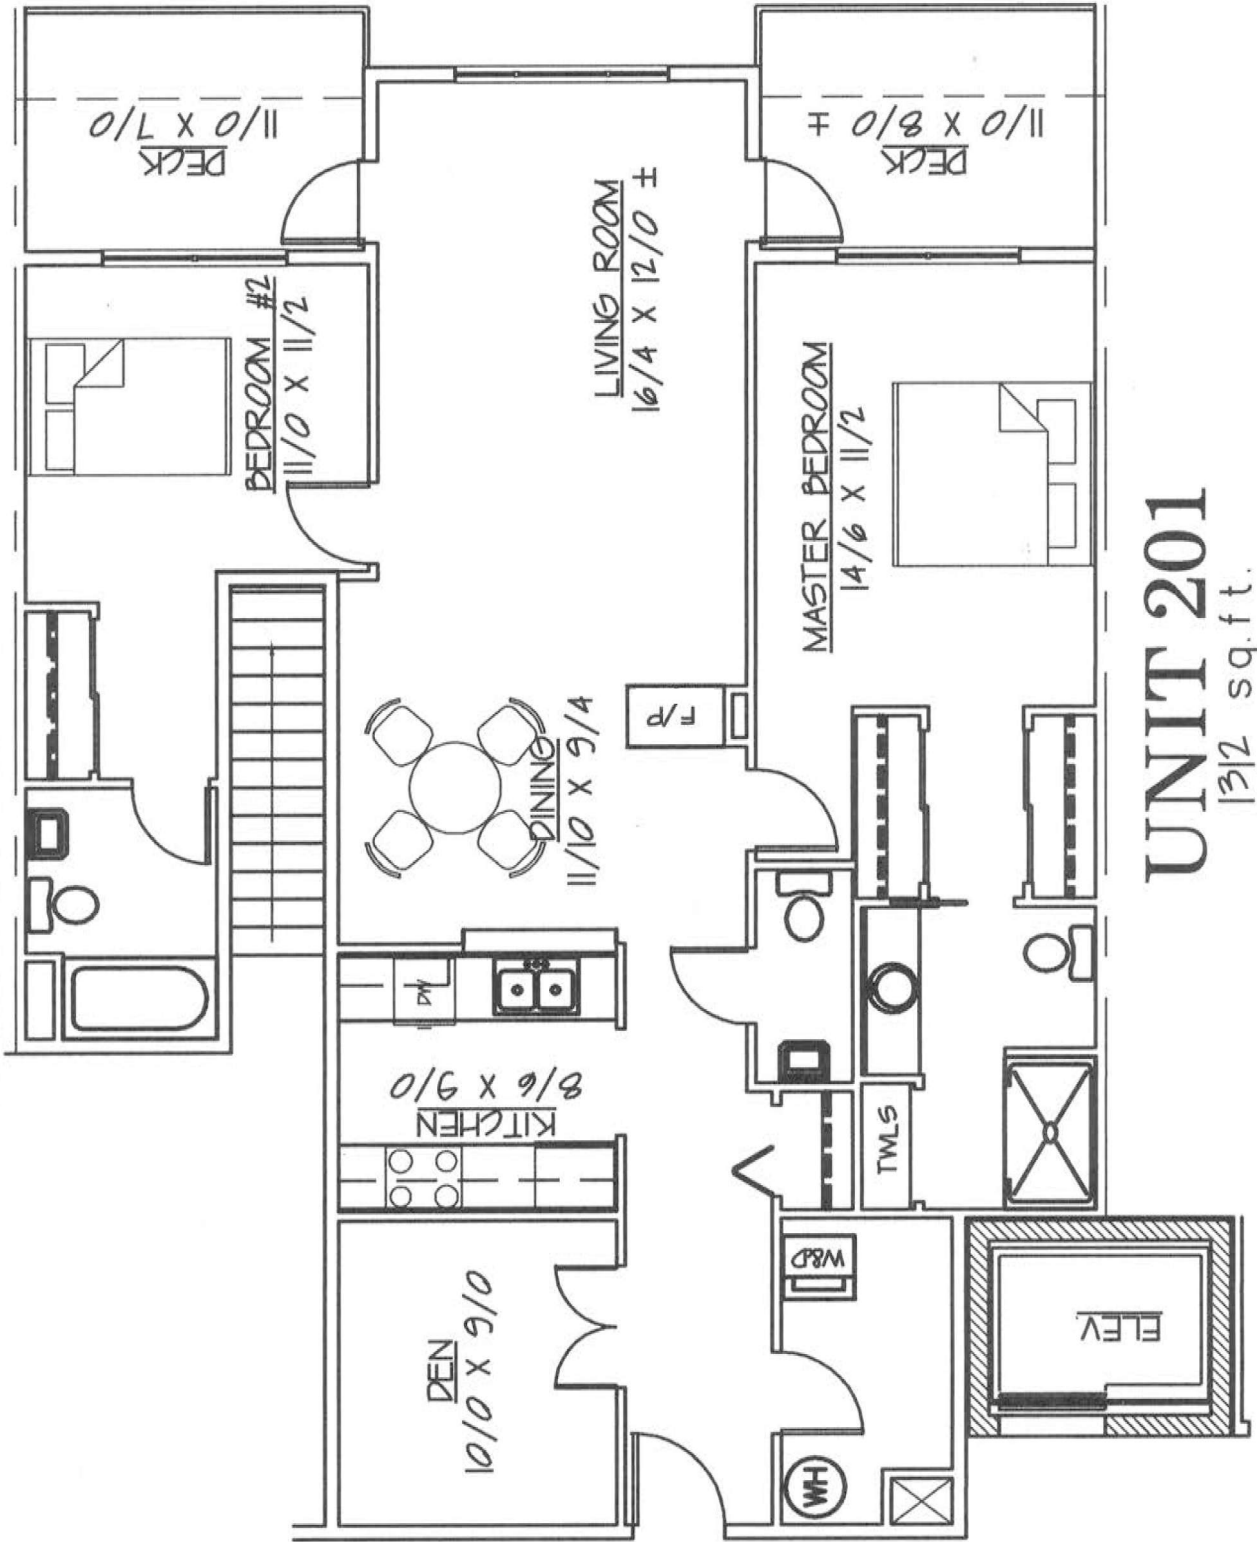

THE MEWS OVER OSBORNE BAY
MORTEL DEVELOPMENT CO. INC.

UNIT 201
131/2 sq. ft.

THE MEWS OVER OSBORNE BAY
MORTEL DEVELOPMENT CO. INC.

UNIT 202
1444 sq. ft.

THE MEWS OVER OSBORNE BAY
MORTEL DEVELOPMENT CO. INC.

UNIT 203
1290 sq. ft.

THE MEWS OVER OSBORNE BAY
MORTEL DEVELOPMENT CO. INC.

UNIT 204
1455 sq.ft.

THE MEWS OVER OSBORNE BAY
MORTEL DEVELOPMENT CO. INC.

UNIT 205
1272 sq. ft.