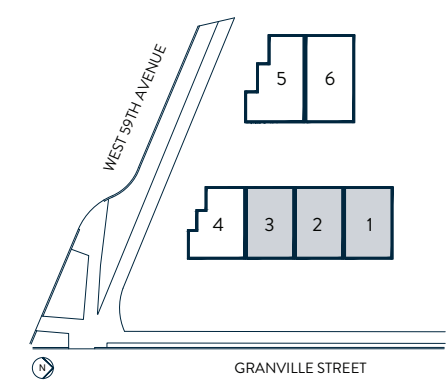

3 BEDROOM

LIVING
1,411 SQ FT

OUTDOOR
293 - 409 SQ FT

DECK
82 SQ FT

PARKING ACCESS

LOWER LEVEL

MAIN LEVEL

SECOND LEVEL

THIRD LEVEL

CAMBRIDGEMEWS.COM

DIMENSIONS, SIZES, SPECIFICATIONS, LAYOUTS AND MATERIALS ARE APPROXIMATE ONLY AND SUBJECT TO CHANGE WITHOUT NOTICE. E.&O.E.