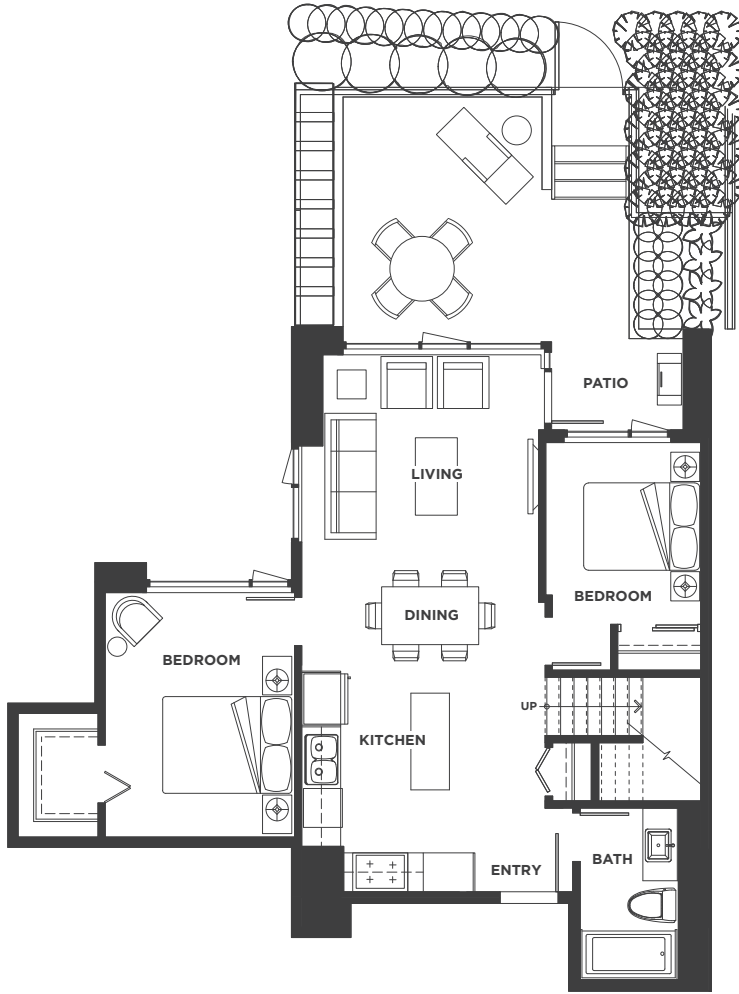

TH3

4 BED/3 BATH

DOWNSTAIRS: 795 SQ.FT.
UPSTAIRS: 618 SQ.FT.
TOTAL: 1413 SQ.FT.

See associate for patio size.

DOWNSTAIRS

UPSTAIRS

DOWNSTAIRS

UPSTAIRS