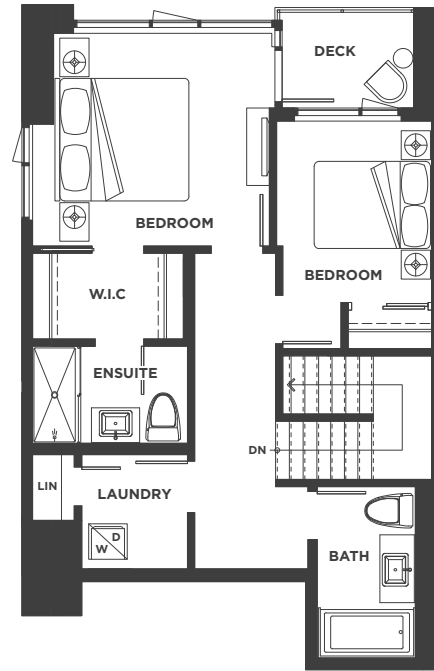

TH3

4 BED/3 BATH

DOWNSTAIRS: 795 SQ.FT.
UPSTAIRS: 618 SQ.FT.
TOTAL: 1413 SQ.FT.

See associate for patio size.

DOWNSTAIRS

UPSTAIRS

DOWNSTAIRS

UPSTAIRS