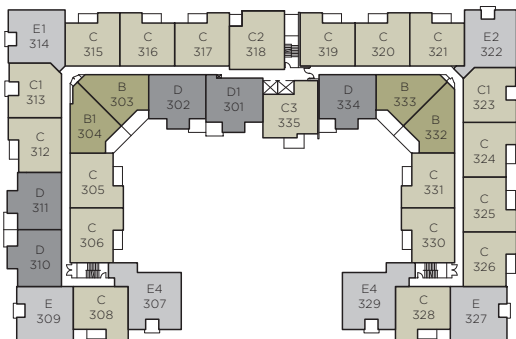

LEVEL 4

LEVEL 3

LEVEL 2

GROUND LEVEL

- B SERIES**
1 BEDROOM + FLEX
Approx. 757 - 770 sq.ft.
- C SERIES**
2 BEDROOM
Approx. 847 - 885 sq.ft.
- D SERIES**
2 BEDROOM
Approx. 900 - 912 sq.ft.
- E SERIES**
2 BEDROOM
Approx. 952 - 1,104 sq.ft.