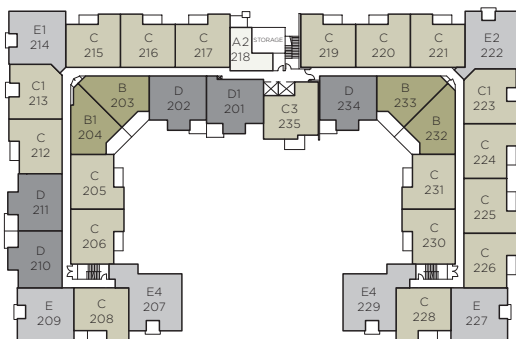

LEVEL 4

LEVEL 3

LEVEL 2

GROUND LEVEL

- B SERIES**
1 BEDROOM + FLEX
Approx. 757 - 770 sq.ft.
- C SERIES**
2 BEDROOM
Approx. 847 - 885 sq.ft.
- D SERIES**
2 BEDROOM
Approx. 900 - 912 sq.ft.
- E SERIES**
2 BEDROOM
Approx. 952 - 1,104 sq.ft.