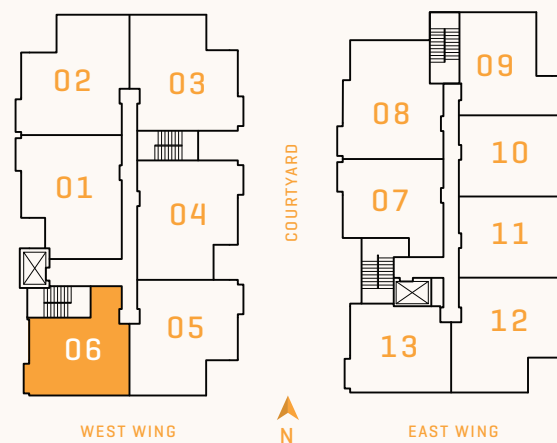

SEQUEL
ON ROYAL OAK

THOUGHTFULLY DESIGNED, LIVABLE SPACES

REGISTER TODAY
SEQUELLIVING.CA
778.378.7777

06 PLAN

UNITS 206 / 306 / 406

1 BED + DEN
636 INDOOR
43 OUTDOOR
679 TOTAL SQ FT

DECORUS
DEVELOPMENTS INC