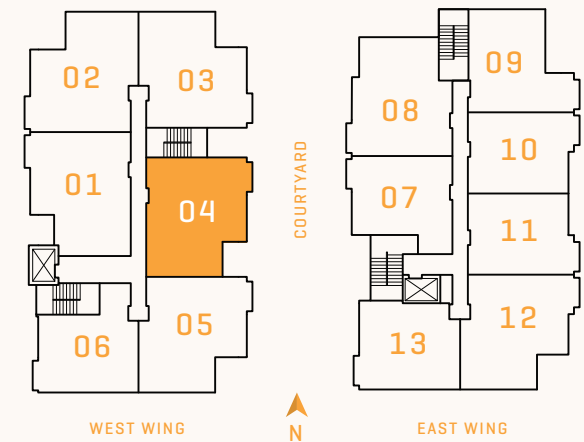

SEQUEL
ON ROYAL OAK

THOUGHTFULLY DESIGNED, LIVABLE SPACES

REGISTER TODAY
SEQUELLIVING.CA
778.378.7777

04 PLAN

UNITS 204 / 304 / 404

2 BED + DEN
807 INDOOR
82 OUTDOOR
889 TOTAL SQ FT

DECORUS
DEVELOPMENTS INC