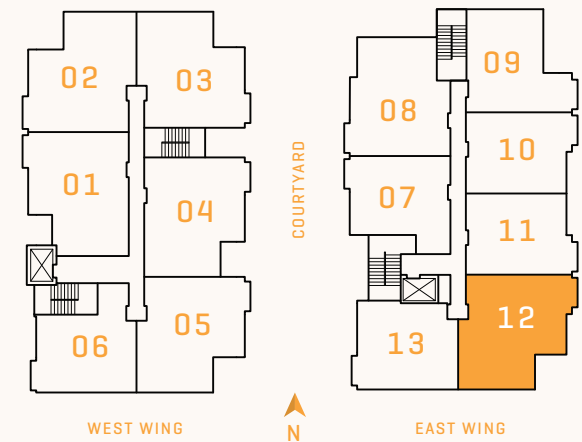

SEQUEL
ON ROYAL OAK

THOUGHTFULLY DESIGNED, LIVABLE SPACES

REGISTER TODAY
SEQUELLIVING.CA
778.378.7777

11 PLAN

UNITS 211 / 311 / 411

1 BED + DEN
608 INDOOR
46 OUTDOOR
654 TOTAL SQ FT

KEY MARKETING

The builder reserves the right to make modifications or substitutions to information contained herein. Dimensions, sizes, specifications, layouts, materials and prices are approximate only and subject to change without notice. E.&O.E.

SEQUEL
ON ROYAL OAK

THOUGHTFULLY DESIGNED, LIVABLE SPACES

REGISTER TODAY
SEQUELLIVING.CA
778.378.7777

12 PLAN

UNITS 212 / 312 / 412

2 BED + DEN
834 INDOOR
167 OUTDOOR
1001 TOTAL SQ FT

DECORUS
DEVELOPMENTS INC

SEQUEL
ON ROYAL OAK

THOUGHTFULLY DESIGNED, LIVABLE SPACES

REGISTER TODAY
SEQUELLIVING.CA
778.378.7777

13 PLAN

UNITS 213 / 313 / 413

1 BED + DEN
650 INDOOR
48 OUTDOOR
698 TOTAL SQ FT

KEY MARKETING

The builder reserves the right to make modifications or substitutions to information contained herein. Dimensions, sizes, specifications, layouts, materials and prices are approximate only and subject to change without notice. E.&O.E.