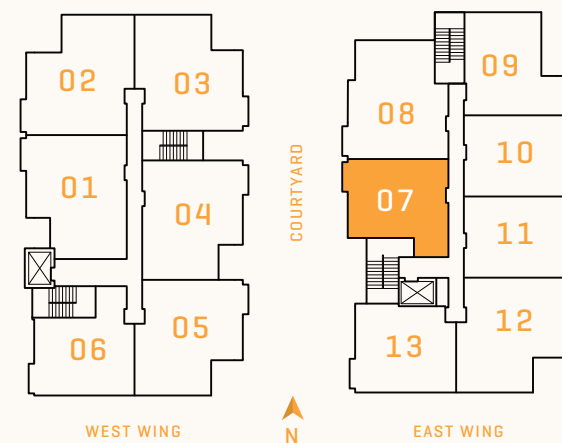

SEQUEL
ON ROYAL OAK

THOUGHTFULLY DESIGNED, LIVABLE SPACES

REGISTER TODAY
SEQUELLIVING.CA
778.378.7777

07 PLAN

UNITS 207 / 307 / 407

1 BED + DEN
618 INDOOR
40 OUTDOOR
658 TOTAL SQ FT

DECORUS
DEVELOPMENTS INC

THOUGHTFULLY DESIGNED, LIVABLE SPACES

REGISTER TODAY
SEQUELLIVING.CA
778.378.7777

08 PLAN

UNITS 208 / 308 / 408

2 BED + DEN
796 INDOOR
197 OUTDOOR
993 TOTAL SQ FT

KEY MARKETING

The builder reserves the right to make modifications or substitutions to information contained herein. Dimensions, sizes, specifications, layouts, materials and prices are approximate only and subject to change without notice. E.&O.E.