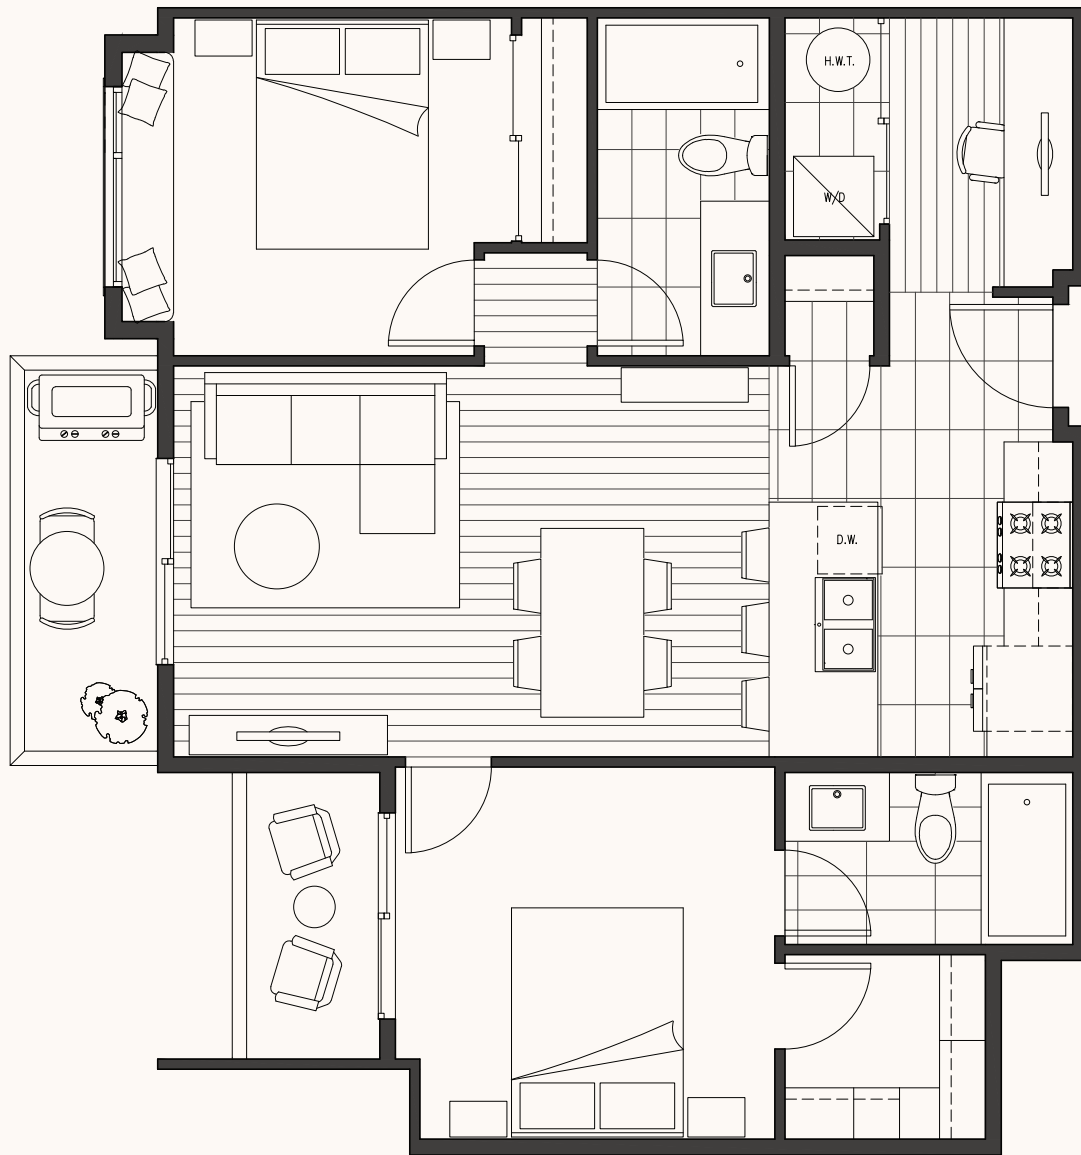

SEQUEL
ON ROYAL OAK

THOUGHTFULLY DESIGNED, LIVABLE SPACES

REGISTER TODAY
SEQUELLIVING.CA
778.378.7777

01 PLAN

UNITS 201 / 301 / 401

2 BED + DEN
831 INDOOR
75 OUTDOOR
906 TOTAL SQ FT

DECORUS
DEVELOPMENTS INC