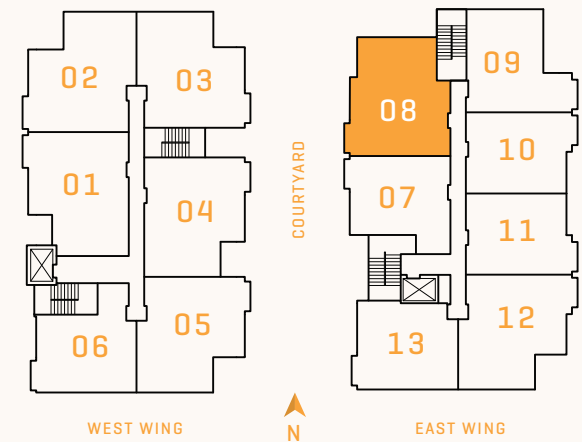

THOUGHTFULLY DESIGNED, LIVABLE SPACES

REGISTER TODAY
SEQUELLIVING.CA
778.378.7777

08 PLAN

UNITS 208 / 308 / 408

2 BED + DEN
796 INDOOR
197 OUTDOOR
993 TOTAL SQ FT

KEY MARKETING

The builder reserves the right to make modifications or substitutions to information contained herein. Dimensions, sizes, specifications, layouts, materials and prices are approximate only and subject to change without notice. E.&O.E.

THOUGHTFULLY DESIGNED, LIVABLE SPACES

REGISTER TODAY
SEQUELLIVING.CA
778.378.7777

09 PLAN

UNITS 209 / 309 / 409

1 BED + DEN
635 INDOOR
62 OUTDOOR
697 TOTAL SQ FT

KEY MARKETING

The builder reserves the right to make modifications or substitutions to information contained herein. Dimensions, sizes, specifications, layouts, materials and prices are approximate only and subject to change without notice. E.&O.E.

SEQUEL
ON ROYAL OAK

THOUGHTFULLY DESIGNED, LIVABLE SPACES

REGISTER TODAY
SEQUELLIVING.CA
778.378.7777

10 PLAN

UNITS 210 / 310 / 410

1 BED + DEN
608 INDOOR
51 OUTDOOR
659 TOTAL SQ FT

KEY MARKETING

The builder reserves the right to make modifications or substitutions to information contained herein. Dimensions, sizes, specifications, layouts, materials and prices are approximate only and subject to change without notice. E.&O.E.