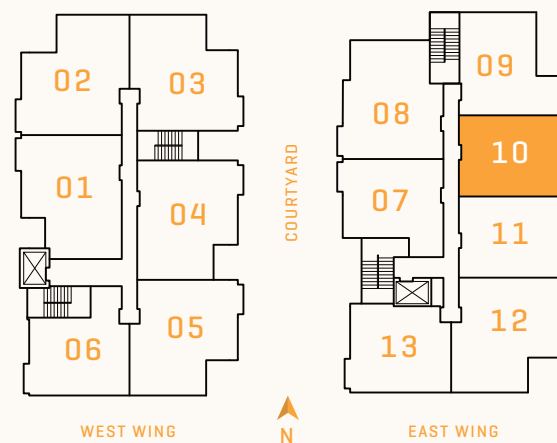

THOUGHTFULLY DESIGNED, LIVABLE SPACES

REGISTER TODAY
SEQUELLIVING.CA
778.378.7777

09 PLAN

UNITS 209 / 309 / 409

1 BED + DEN
635 INDOOR
62 OUTDOOR
697 TOTAL SQ FT

KEY MARKETING

The builder reserves the right to make modifications or substitutions to information contained herein. Dimensions, sizes, specifications, layouts, materials and prices are approximate only and subject to change without notice. E.&O.E.

SEQUEL
ON ROYAL OAK

THOUGHTFULLY DESIGNED, LIVABLE SPACES

REGISTER TODAY
SEQUELLIVING.CA
778.378.7777

10 PLAN

UNITS 210 / 310 / 410

1 BED + DEN
608 INDOOR
51 OUTDOOR
659 TOTAL SQ FT

KEY MARKETING

The builder reserves the right to make modifications or substitutions to information contained herein. Dimensions, sizes, specifications, layouts, materials and prices are approximate only and subject to change without notice. E.&O.E.

SEQUEL
ON ROYAL OAK

THOUGHTFULLY DESIGNED, LIVABLE SPACES

REGISTER TODAY
SEQUELLIVING.CA
778.378.7777

11 PLAN

UNITS 211 / 311 / 411

1 BED + DEN
608 INDOOR
46 OUTDOOR
654 TOTAL SQ FT

KEY MARKETING

The builder reserves the right to make modifications or substitutions to information contained herein. Dimensions, sizes, specifications, layouts, materials and prices are approximate only and subject to change without notice. E.&O.E.