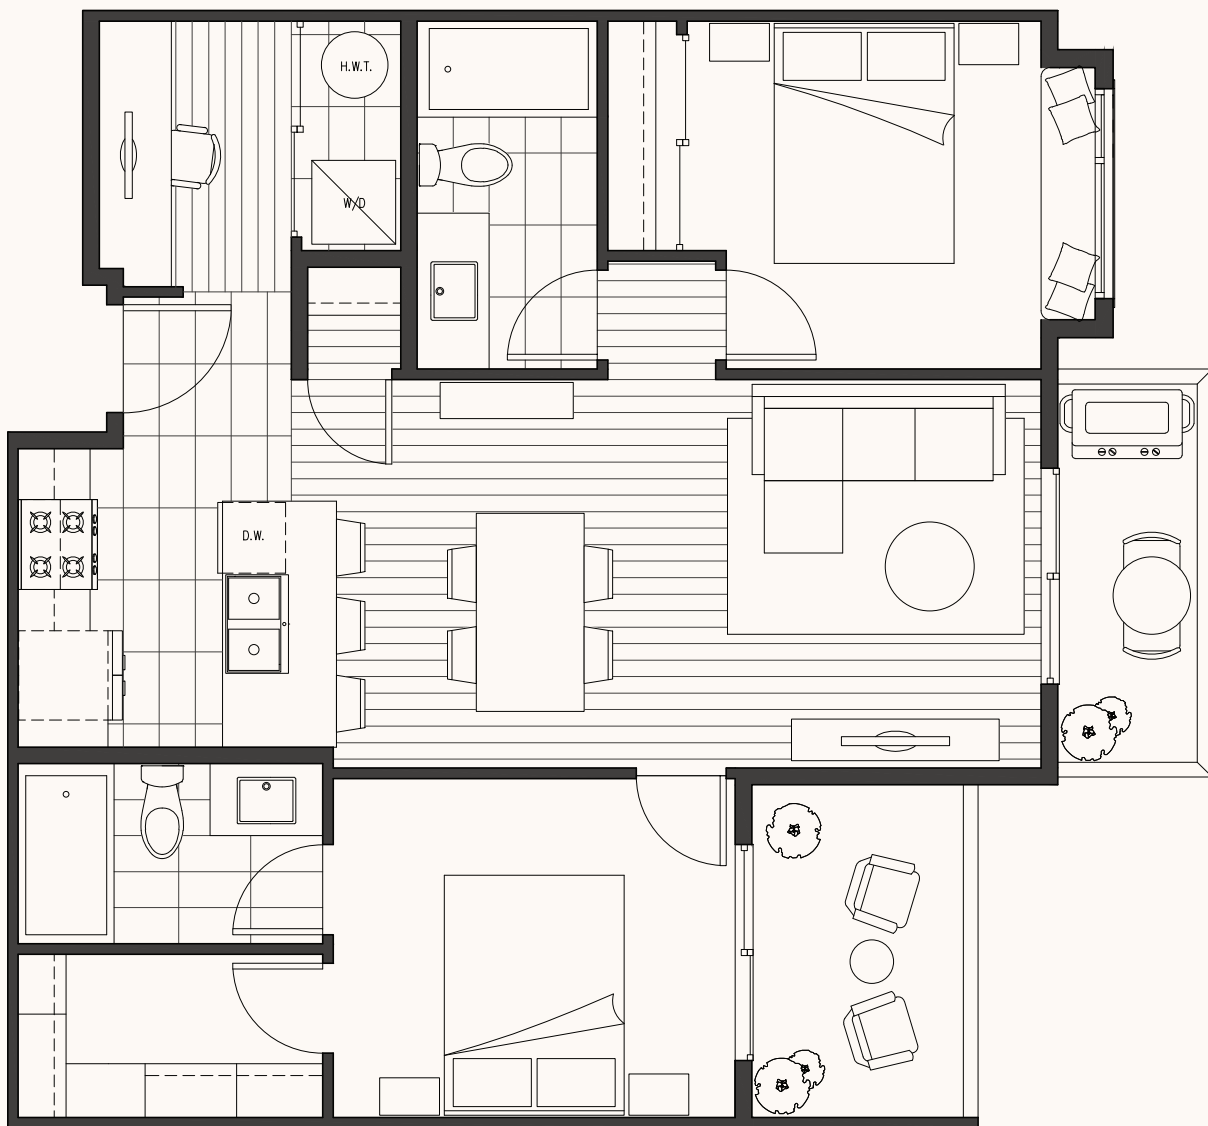

SEQUEL
ON ROYAL OAK

THOUGHTFULLY DESIGNED, LIVABLE SPACES

REGISTER TODAY
SEQUELLIVING.CA
778.378.7777

05 PLAN

UNITS 205 / 305 / 405

2 BED + DEN
818 INDOOR
95 OUTDOOR
913 TOTAL SQ FT

DECORUS
DEVELOPMENTS INC