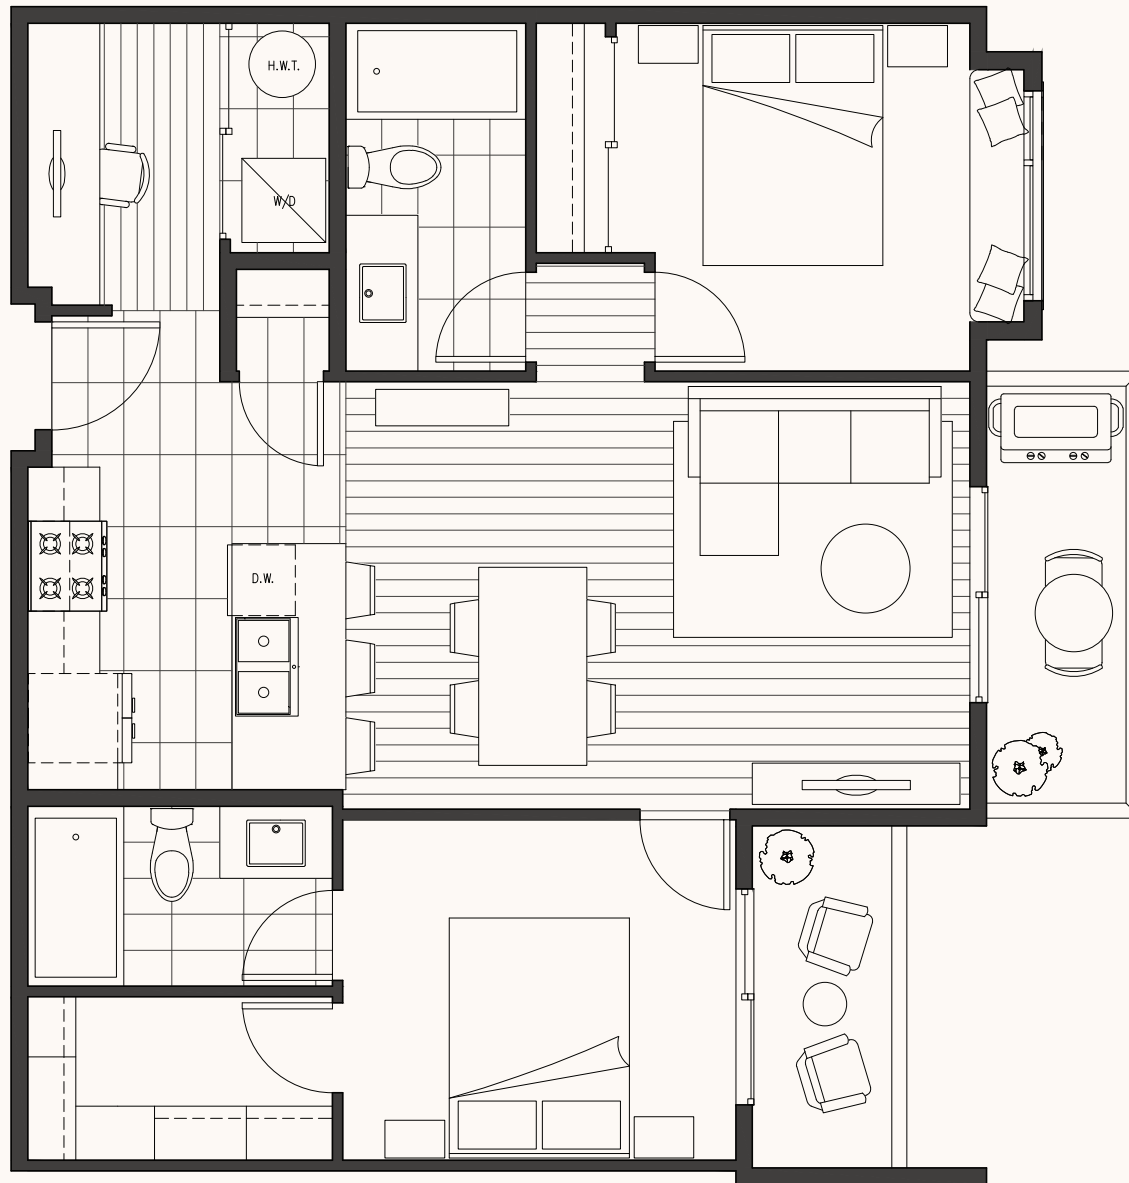

SEQUEL
ON ROYAL OAK

THOUGHTFULLY DESIGNED, LIVABLE SPACES

REGISTER TODAY
SEQUELLIVING.CA
778.378.7777

04 PLAN

UNITS 204 / 304 / 404

2 BED + DEN
807 INDOOR
82 OUTDOOR
889 TOTAL SQ FT

DECORUS
DEVELOPMENTS INC