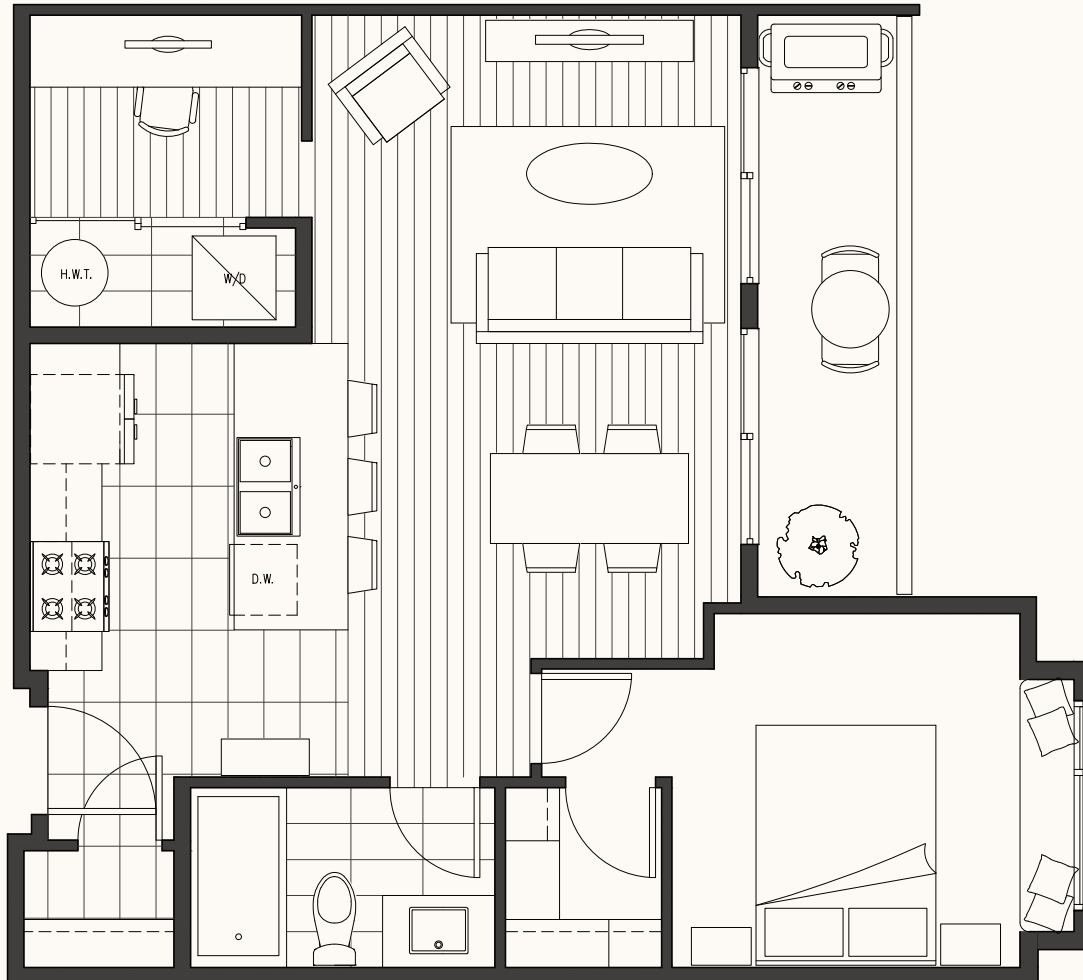

THOUGHTFULLY DESIGNED, LIVABLE SPACES

REGISTER TODAY
SEQUELLIVING.CA
778.378.7777

08 PLAN

UNITS 208 / 308 / 408

2 BED + DEN
796 INDOOR
197 OUTDOOR
993 TOTAL SQ FT

KEY MARKETING

The builder reserves the right to make modifications or substitutions to information contained herein. Dimensions, sizes, specifications, layouts, materials and prices are approximate only and subject to change without notice. E.&O.E.

THOUGHTFULLY DESIGNED, LIVABLE SPACES

REGISTER TODAY
SEQUELLIVING.CA
778.378.7777

09 PLAN

UNITS 209 / 309 / 409

1 BED + DEN
635 INDOOR
62 OUTDOOR
697 TOTAL SQ FT

KEY MARKETING

The builder reserves the right to make modifications or substitutions to information contained herein. Dimensions, sizes, specifications, layouts, materials and prices are approximate only and subject to change without notice. E.&O.E.