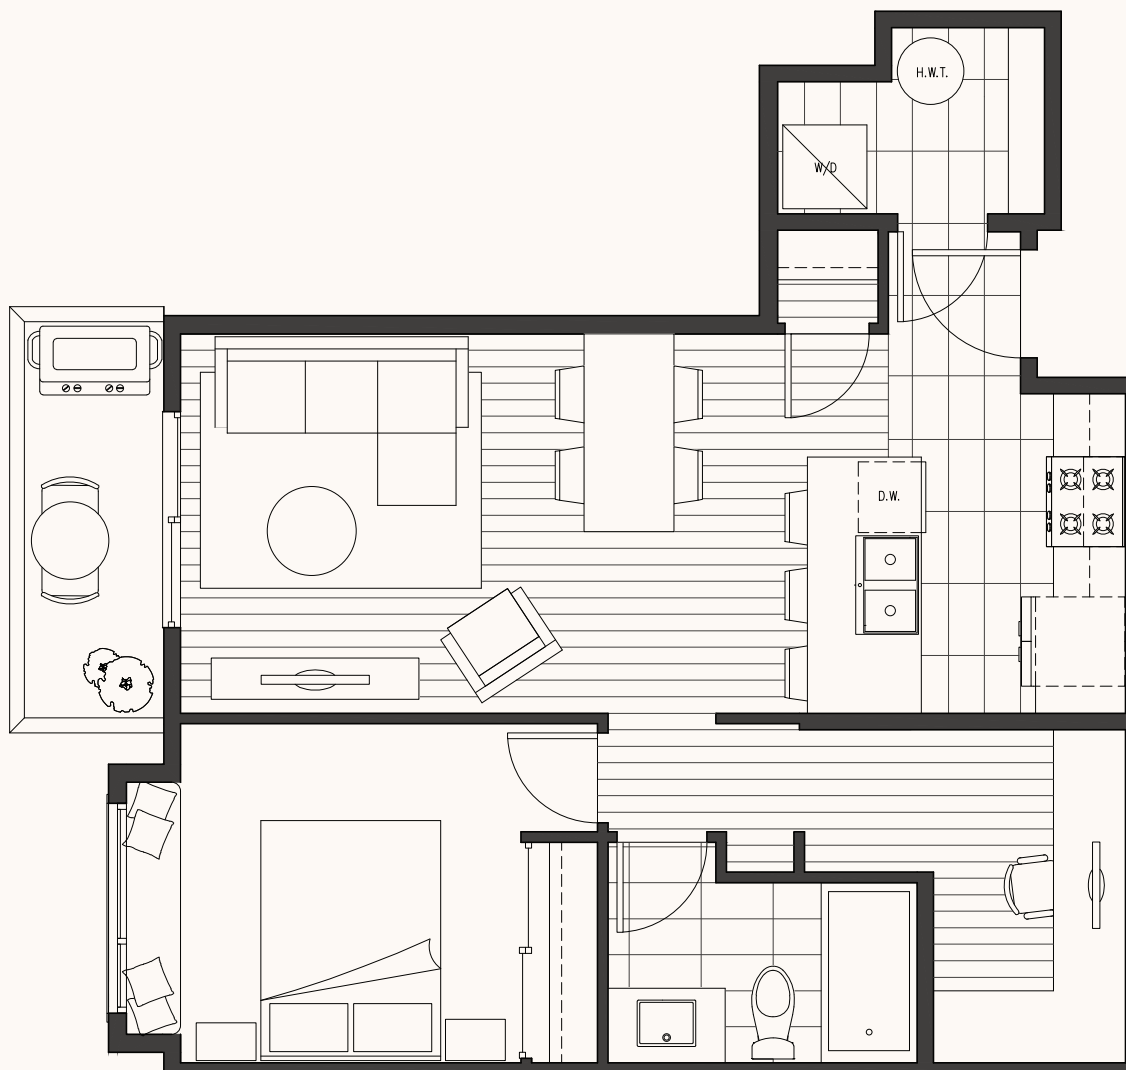

SEQUEL
ON ROYAL OAK

THOUGHTFULLY DESIGNED, LIVABLE SPACES

REGISTER TODAY
SEQUELLIVING.CA
778.378.7777

06 PLAN

UNITS 206 / 306 / 406

1 BED + DEN
636 INDOOR
43 OUTDOOR
679 TOTAL SQ FT

DECORUS
DEVELOPMENTS INC