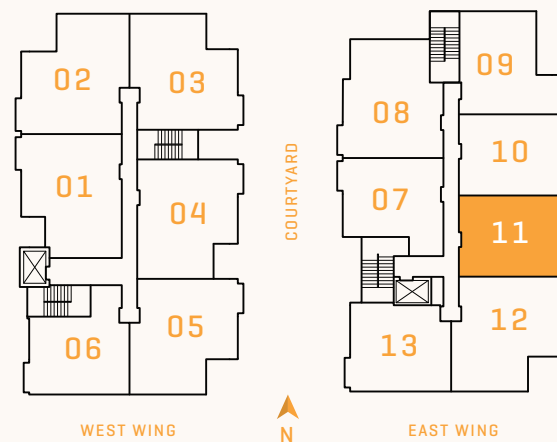

SEQUEL
ON ROYAL OAK

THOUGHTFULLY DESIGNED, LIVABLE SPACES

REGISTER TODAY
SEQUELLIVING.CA
778.378.7777

10 PLAN

UNITS 210 / 310 / 410

1 BED + DEN
608 INDOOR
51 OUTDOOR
659 TOTAL SQ FT

KEY MARKETING

The builder reserves the right to make modifications or substitutions to information contained herein. Dimensions, sizes, specifications, layouts, materials and prices are approximate only and subject to change without notice. E.&O.E.

SEQUEL
ON ROYAL OAK

THOUGHTFULLY DESIGNED, LIVABLE SPACES

REGISTER TODAY
SEQUELLIVING.CA
778.378.7777

11 PLAN

UNITS 211 / 311 / 411

1 BED + DEN
608 INDOOR
46 OUTDOOR
654 TOTAL SQ FT

KEY MARKETING

The builder reserves the right to make modifications or substitutions to information contained herein. Dimensions, sizes, specifications, layouts, materials and prices are approximate only and subject to change without notice. E.&O.E.

SEQUEL
ON ROYAL OAK

THOUGHTFULLY DESIGNED, LIVABLE SPACES

REGISTER TODAY
SEQUELLIVING.CA
778.378.7777

12 PLAN

UNITS 212 / 312 / 412

2 BED + DEN
834 INDOOR
167 OUTDOOR
1001 TOTAL SQ FT

DECORUS
DEVELOPMENTS INC