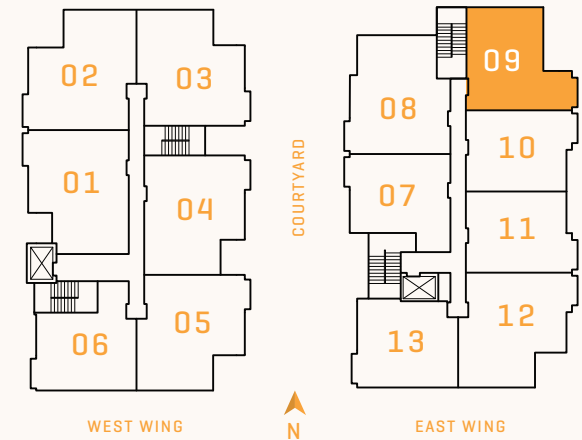

THOUGHTFULLY DESIGNED, LIVABLE SPACES

REGISTER TODAY
SEQUELLIVING.CA
778.378.7777

08 PLAN

UNITS 208 / 308 / 408

2 BED + DEN
796 INDOOR
197 OUTDOOR
993 TOTAL SQ FT

KEY MARKETING

The builder reserves the right to make modifications or substitutions to information contained herein. Dimensions, sizes, specifications, layouts, materials and prices are approximate only and subject to change without notice. E.&O.E.

THOUGHTFULLY DESIGNED, LIVABLE SPACES

REGISTER TODAY
SEQUELLIVING.CA
778.378.7777

09 PLAN

UNITS 209 / 309 / 409

1 BED + DEN
635 INDOOR
62 OUTDOOR
697 TOTAL SQ FT

KEY MARKETING

The builder reserves the right to make modifications or substitutions to information contained herein. Dimensions, sizes, specifications, layouts, materials and prices are approximate only and subject to change without notice. E.&O.E.

SEQUEL
ON ROYAL OAK

THOUGHTFULLY DESIGNED, LIVABLE SPACES

REGISTER TODAY
SEQUELLIVING.CA
778.378.7777

10 PLAN

UNITS 210 / 310 / 410

1 BED + DEN
608 INDOOR
51 OUTDOOR
659 TOTAL SQ FT

KEY MARKETING

The builder reserves the right to make modifications or substitutions to information contained herein. Dimensions, sizes, specifications, layouts, materials and prices are approximate only and subject to change without notice. E.&O.E.

SEQUEL
ON ROYAL OAK

THOUGHTFULLY DESIGNED, LIVABLE SPACES

REGISTER TODAY
SEQUELLIVING.CA
778.378.7777

11 PLAN

UNITS 211 / 311 / 411

1 BED + DEN
608 INDOOR
46 OUTDOOR
654 TOTAL SQ FT

KEY MARKETING

The builder reserves the right to make modifications or substitutions to information contained herein. Dimensions, sizes, specifications, layouts, materials and prices are approximate only and subject to change without notice. E.&O.E.