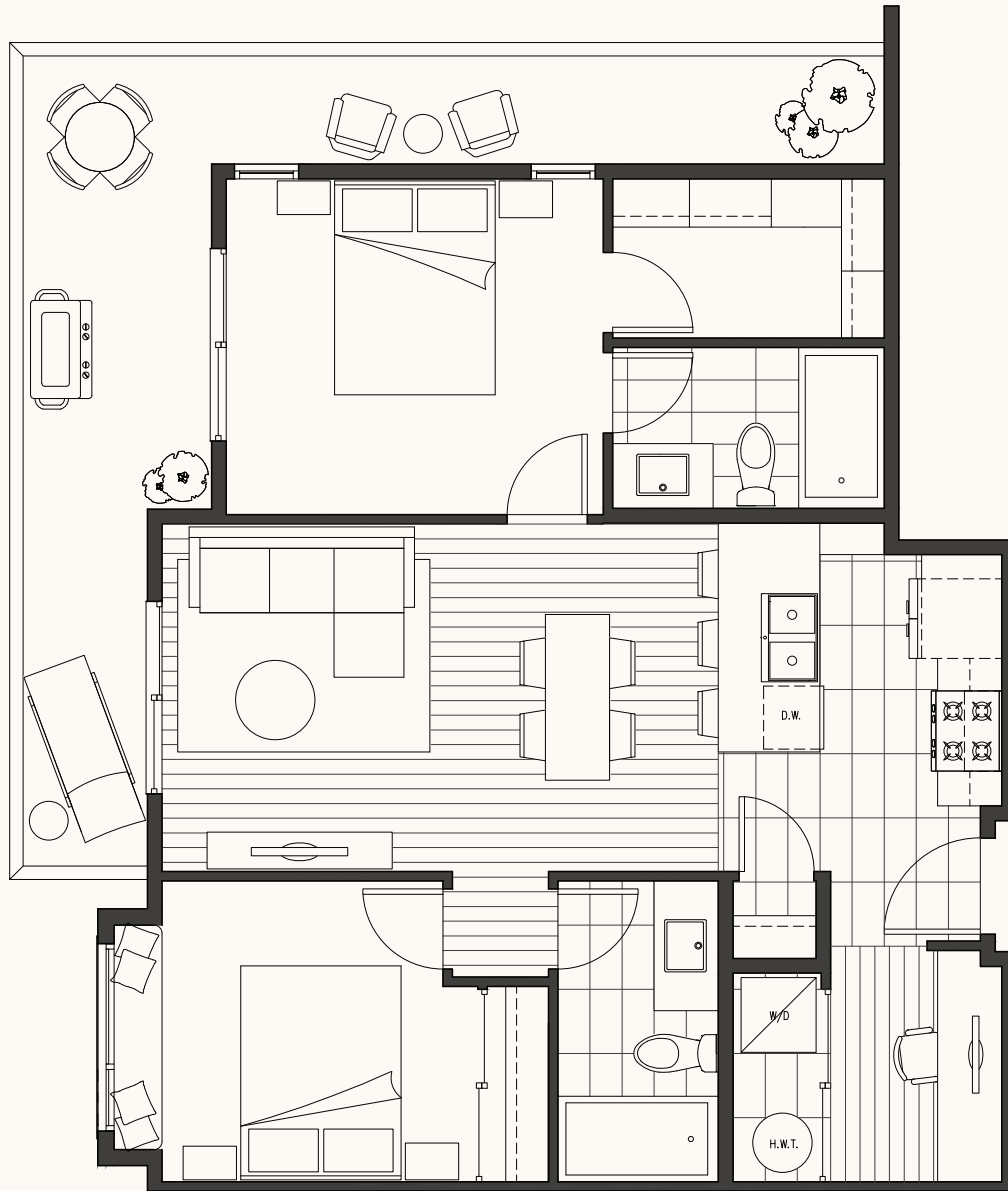

THOUGHTFULLY DESIGNED, LIVABLE SPACES

REGISTER TODAY
SEQUELLIVING.CA
778.378.7777

08 PLAN

UNITS 208 / 308 / 408

2 BED + DEN
796 INDOOR
197 OUTDOOR
993 TOTAL SQ FT

KEY MARKETING

The builder reserves the right to make modifications or substitutions to information contained herein. Dimensions, sizes, specifications, layouts, materials and prices are approximate only and subject to change without notice. E.&O.E.