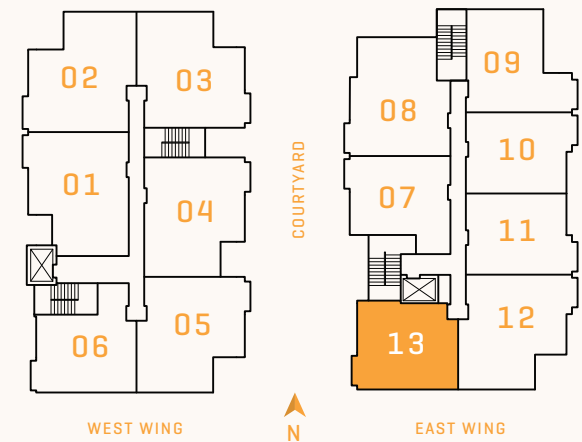

SEQUEL
ON ROYAL OAK

THOUGHTFULLY DESIGNED, LIVABLE SPACES

REGISTER TODAY
SEQUELLIVING.CA
778.378.7777

13 PLAN

UNITS 213 / 313 / 413

1 BED + DEN
650 INDOOR
48 OUTDOOR
698 TOTAL SQ FT

KEY MARKETING

The builder reserves the right to make modifications or substitutions to information contained herein. Dimensions, sizes, specifications, layouts, materials and prices are approximate only and subject to change without notice. E.&O.E.