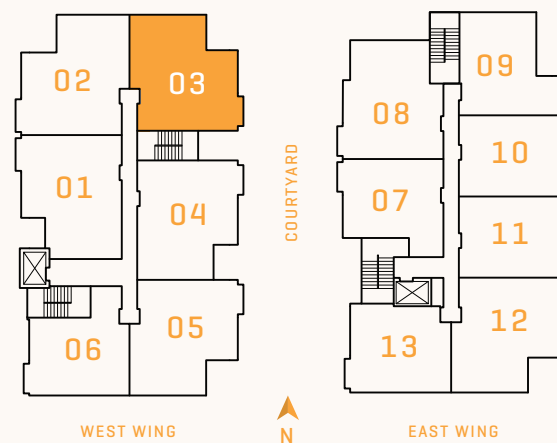

SEQUEL
ON ROYAL OAK

THOUGHTFULLY DESIGNED, LIVABLE SPACES

REGISTER TODAY
SEQUELLIVING.CA
778.378.7777

03 PLAN

UNITS 203 / 303 / 403

2 BED + DEN
800 INDOOR
95 OUTDOOR
895 TOTAL SQ FT

DECORUS
DEVELOPMENTS INC