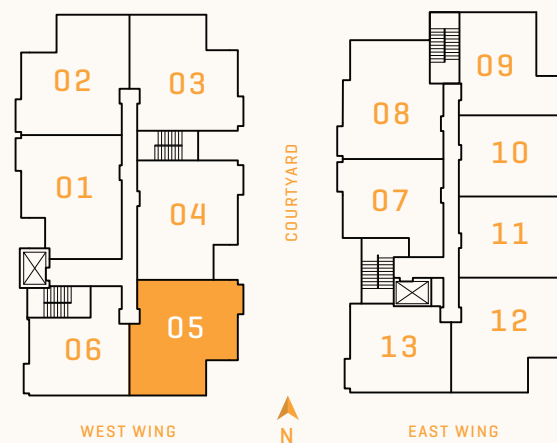

SEQUEL
ON ROYAL OAK

THOUGHTFULLY DESIGNED, LIVABLE SPACES

REGISTER TODAY
SEQUELLIVING.CA
778.378.7777

05 PLAN

UNITS 205 / 305 / 405

2 BED + DEN
818 INDOOR
95 OUTDOOR
913 TOTAL SQ FT

DECORUS
DEVELOPMENTS INC