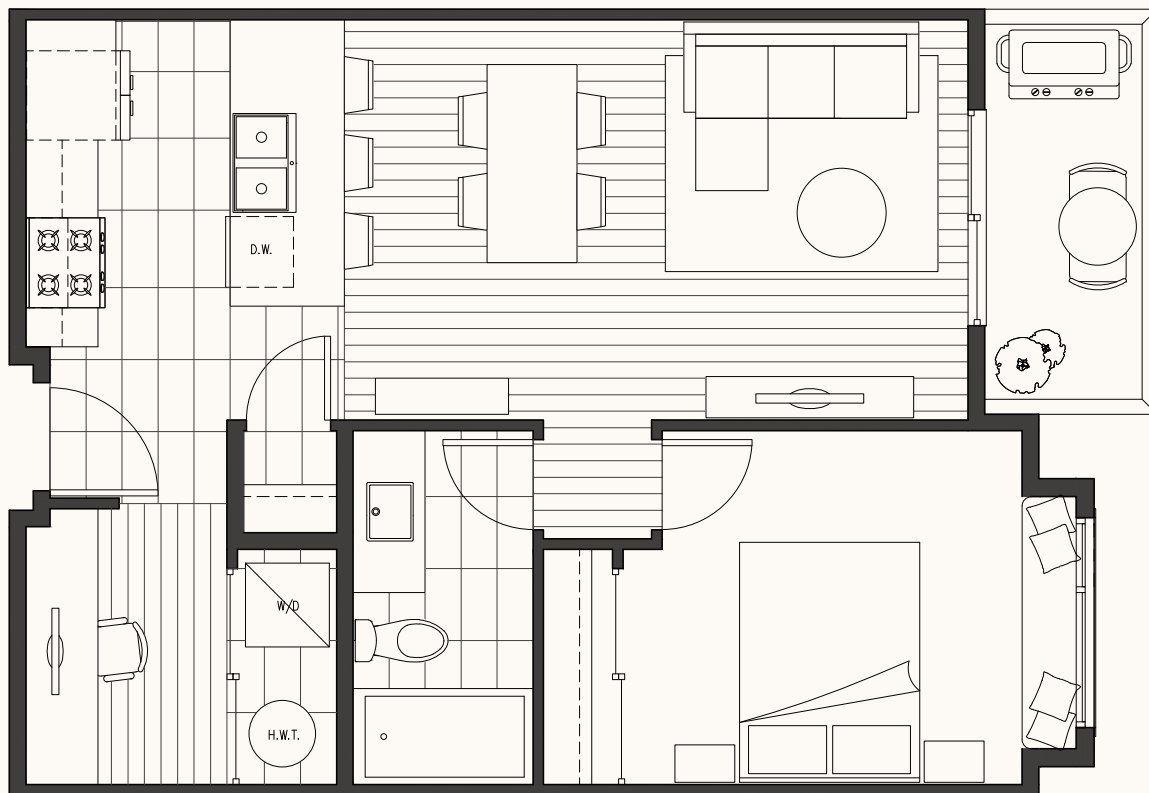

SEQUEL
ON ROYAL OAK

THOUGHTFULLY DESIGNED, LIVABLE SPACES

REGISTER TODAY
SEQUELLIVING.CA
778.378.7777

10 PLAN

UNITS 210 / 310 / 410

1 BED + DEN
608 INDOOR
51 OUTDOOR
659 TOTAL SQ FT

KEY MARKETING

The builder reserves the right to make modifications or substitutions to information contained herein. Dimensions, sizes, specifications, layouts, materials and prices are approximate only and subject to change without notice. E.&O.E.

SEQUEL
ON ROYAL OAK

THOUGHTFULLY DESIGNED, LIVABLE SPACES

REGISTER TODAY
SEQUELLIVING.CA
778.378.7777

11 PLAN

UNITS 211 / 311 / 411

1 BED + DEN
608 INDOOR
46 OUTDOOR
654 TOTAL SQ FT

KEY MARKETING

The builder reserves the right to make modifications or substitutions to information contained herein. Dimensions, sizes, specifications, layouts, materials and prices are approximate only and subject to change without notice. E.&O.E.