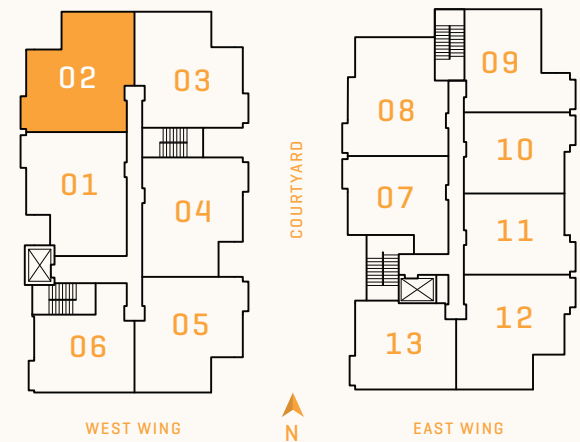

SEQUEL
ON ROYAL OAK

THOUGHTFULLY DESIGNED, LIVABLE SPACES

REGISTER TODAY
SEQUELLIVING.CA
778.378.7777

02 PLAN

UNITS 202 / 302 / 402

2 BED + DEN
825 INDOOR
110 OUTDOOR
935 TOTAL SQ FT

DECORUS
DEVELOPMENTS INC