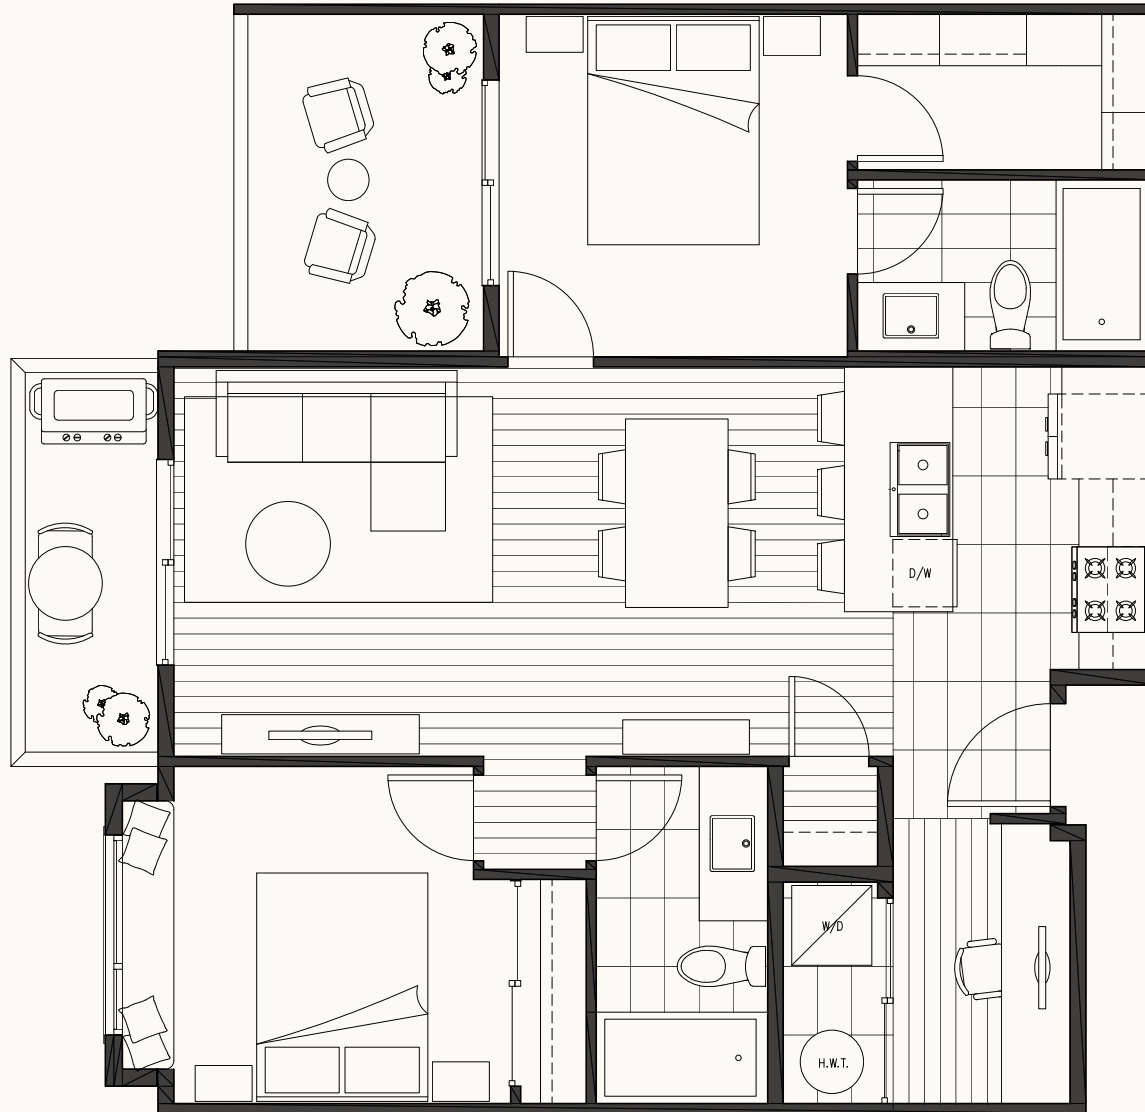

SEQUEL
ON ROYAL OAK

THOUGHTFULLY DESIGNED, LIVABLE SPACES

REGISTER TODAY
SEQUELLIVING.CA
778.378.7777

02 PLAN

UNITS 202 / 302 / 402

2 BED + DEN
825 INDOOR
110 OUTDOOR
935 TOTAL SQ FT

DECORUS
DEVELOPMENTS INC