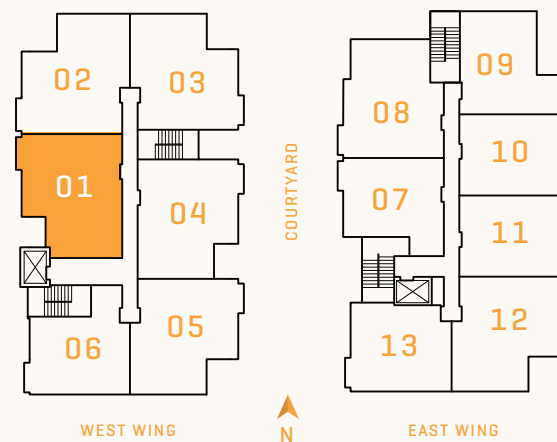

SEQUEL
ON ROYAL OAK

THOUGHTFULLY DESIGNED, LIVABLE SPACES

REGISTER TODAY
SEQUELLIVING.CA
778.378.7777

01 PLAN

UNITS 201 / 301 / 401

2 BED + DEN
831 INDOOR
75 OUTDOOR
906 TOTAL SQ FT

DECORUS
DEVELOPMENTS INC