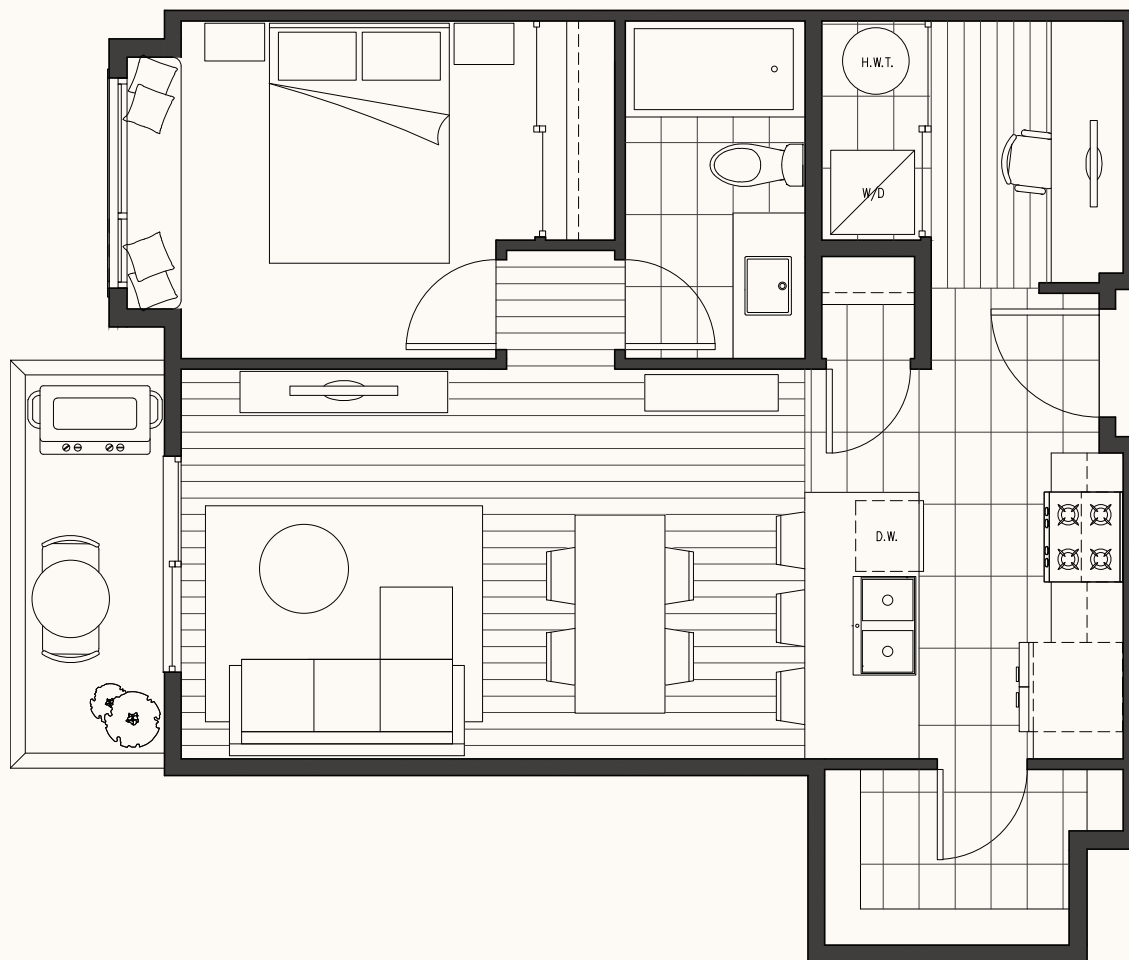

SEQUEL
ON ROYAL OAK

THOUGHTFULLY DESIGNED, LIVABLE SPACES

REGISTER TODAY
SEQUELLIVING.CA
778.378.7777

07 PLAN

UNITS 207 / 307 / 407

1 BED + DEN
618 INDOOR
40 OUTDOOR
658 TOTAL SQ FT

DECORUS
DEVELOPMENTS INC