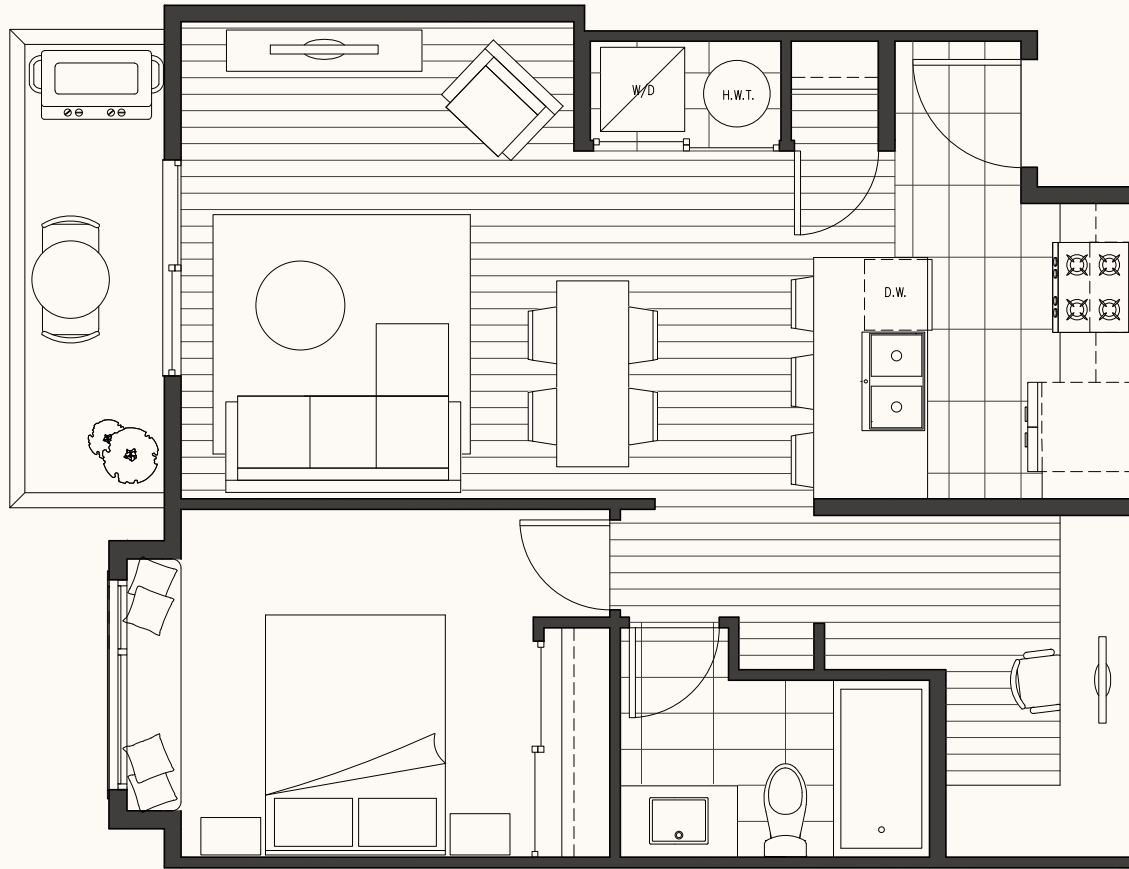

SEQUEL
ON ROYAL OAK

THOUGHTFULLY DESIGNED, LIVABLE SPACES

REGISTER TODAY
SEQUELLIVING.CA
778.378.7777

12 PLAN

UNITS 212 / 312 / 412

2 BED + DEN
834 INDOOR
167 OUTDOOR
1001 TOTAL SQ FT

DECORUS
DEVELOPMENTS INC

SEQUEL
ON ROYAL OAK

THOUGHTFULLY DESIGNED, LIVABLE SPACES

REGISTER TODAY
SEQUELLIVING.CA
778.378.7777

13 PLAN

UNITS 213 / 313 / 413

1 BED + DEN
650 INDOOR
48 OUTDOOR
698 TOTAL SQ FT

KEY MARKETING

The builder reserves the right to make modifications or substitutions to information contained herein. Dimensions, sizes, specifications, layouts, materials and prices are approximate only and subject to change without notice. E.&O.E.