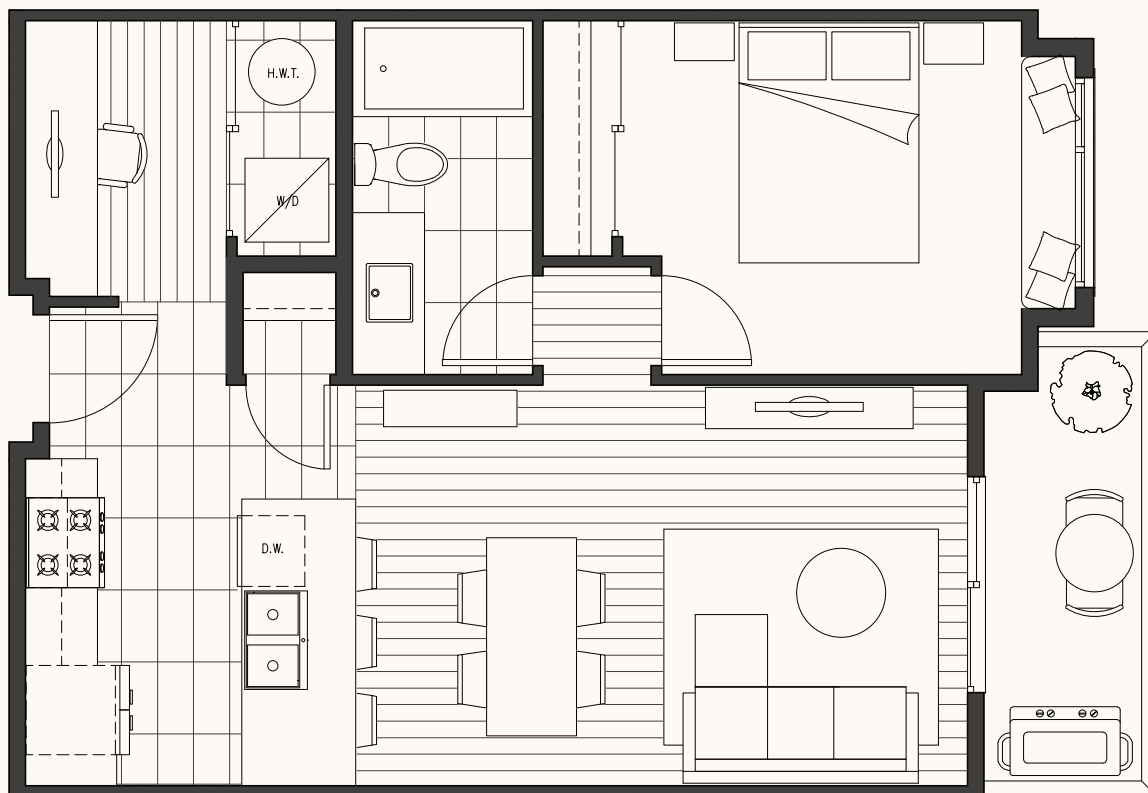

THOUGHTFULLY DESIGNED, LIVABLE SPACES

REGISTER TODAY
SEQUELLIVING.CA
778.378.7777

09 PLAN

UNITS 209 / 309 / 409

1 BED + DEN
635 INDOOR
62 OUTDOOR
697 TOTAL SQ FT

KEY MARKETING

The builder reserves the right to make modifications or substitutions to information contained herein. Dimensions, sizes, specifications, layouts, materials and prices are approximate only and subject to change without notice. E.&O.E.

SEQUEL
ON ROYAL OAK

THOUGHTFULLY DESIGNED, LIVABLE SPACES

REGISTER TODAY
SEQUELLIVING.CA
778.378.7777

10 PLAN

UNITS 210 / 310 / 410

1 BED + DEN
608 INDOOR
51 OUTDOOR
659 TOTAL SQ FT

KEY MARKETING

The builder reserves the right to make modifications or substitutions to information contained herein. Dimensions, sizes, specifications, layouts, materials and prices are approximate only and subject to change without notice. E.&O.E.