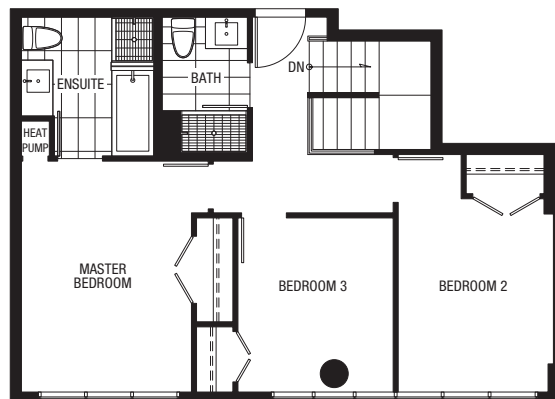

PARK RESIDENCES
AT MINORU

PLAN PH5
3 BEDROOM · 1291 SF
HOME 1705

UPPER FLOOR

MAIN FLOOR