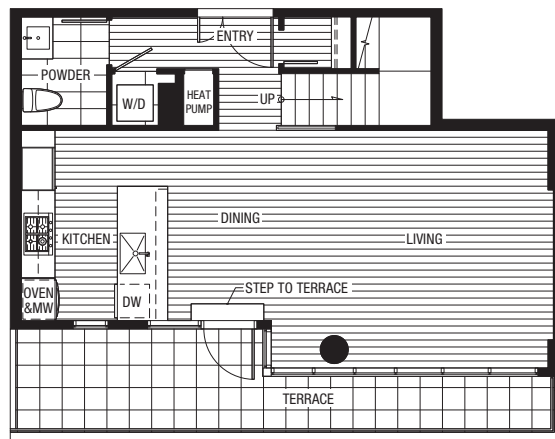

PARK RESIDENCES
AT MINORU

PLAN PH5
3 BEDROOM · 1291 SF
HOME 1705

UPPER FLOOR

MAIN FLOOR