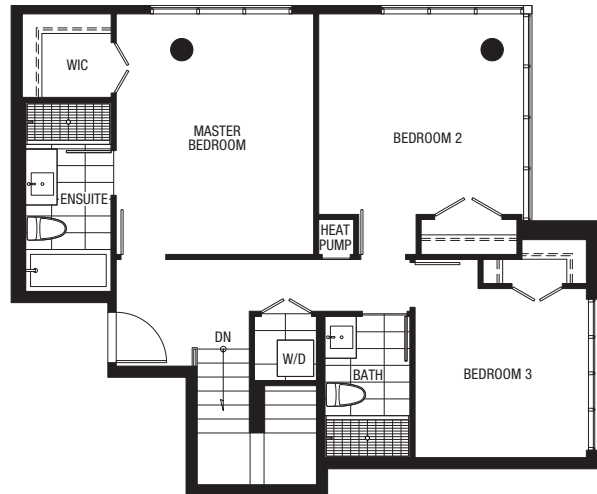

PARK RESIDENCES
AT MINORU

PLAN PHI
3 BEDROOM + FAMILY · 1605 SF
HOME 1701

UPPER FLOOR

MAIN FLOOR