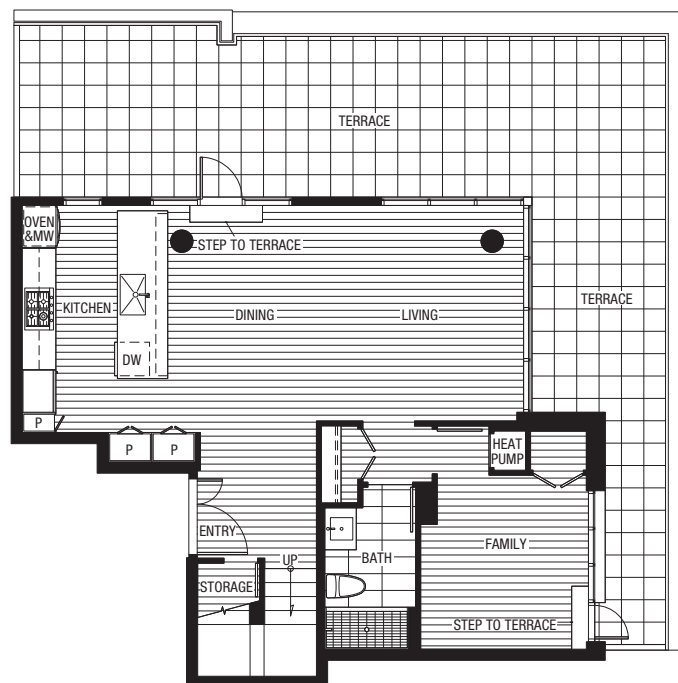

PARK RESIDENCES
AT MINORU

PLAN PHI
3 BEDROOM + FAMILY · 1605 SF
HOME 1701

UPPER FLOOR

MAIN FLOOR