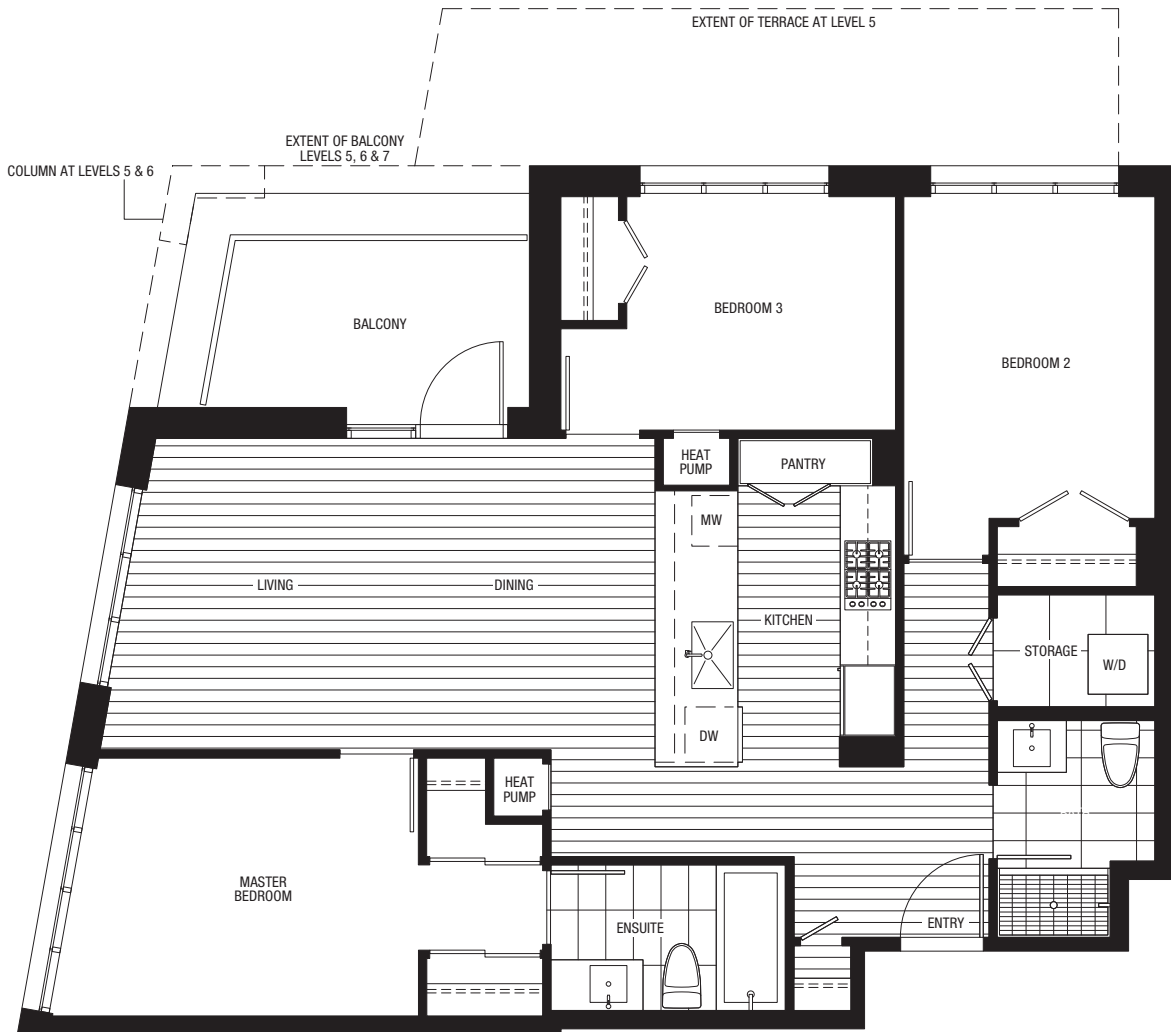

PARK RESIDENCES
AT MINORU

PLAN 3C
3 BEDROOM · 1009 - 1012 SF
HOMES 503 - 1303

LEVEL 5

LEVELS 6 TO 13