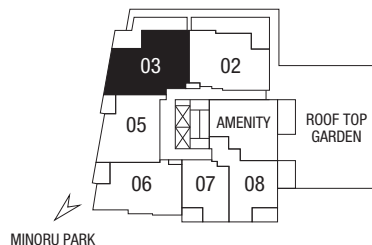

PARK RESIDENCES
AT MINORU

PLAN 3C
3 BEDROOM · 1009 - 1012 SF
HOMES 503 - 1303

LEVEL 5

LEVELS 6 TO 13