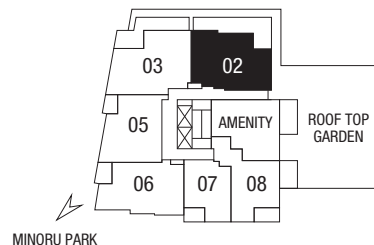

PARK RESIDENCES
AT MINORU

PLAN 3B
3 BEDROOM · 968 - 973 SF
HOMES 502 - 1302

LEVEL 5

LEVELS 6 TO 13