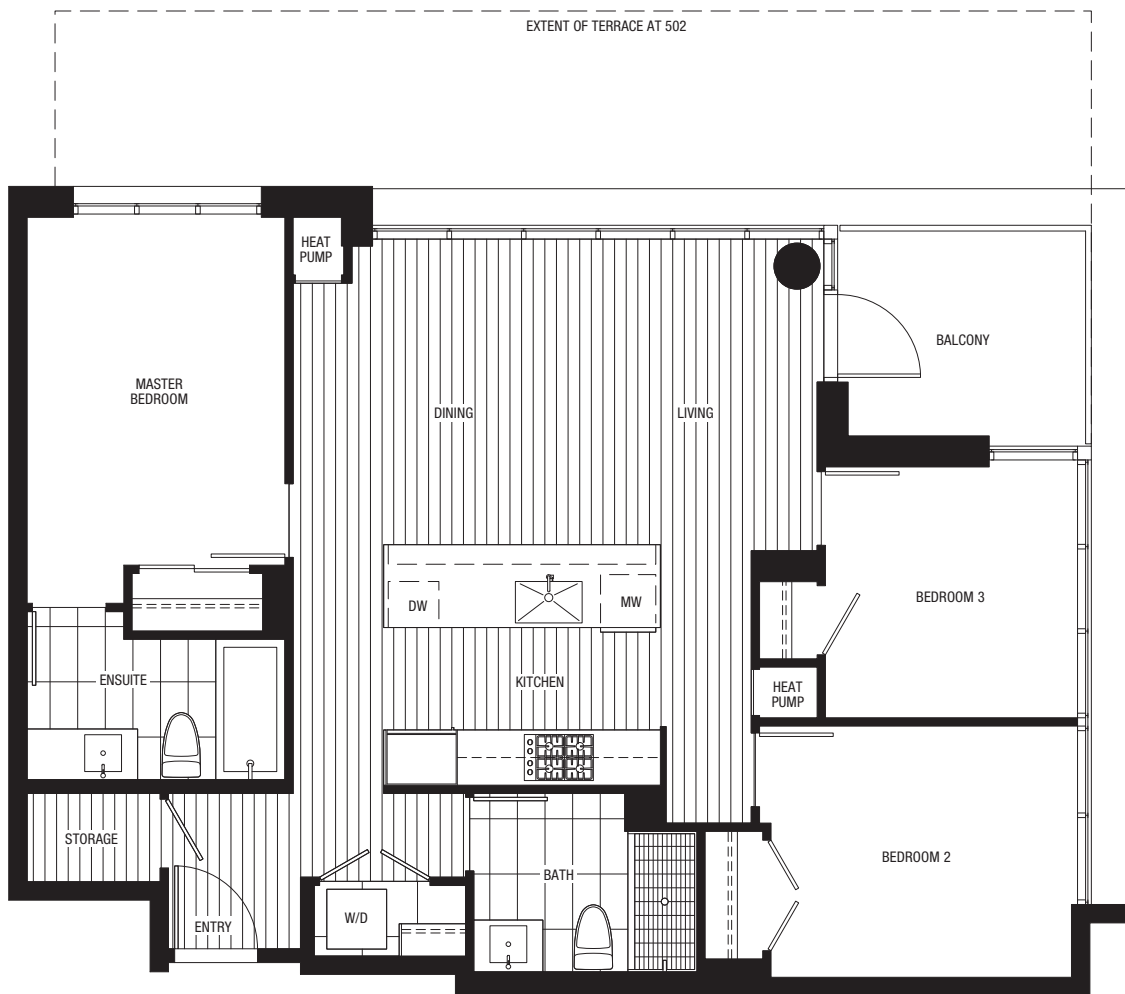

PARK RESIDENCES
AT MINORU

PLAN 3B
3 BEDROOM · 968 - 973 SF
HOMES 502 - 1302

LEVEL 5

LEVELS 6 TO 13