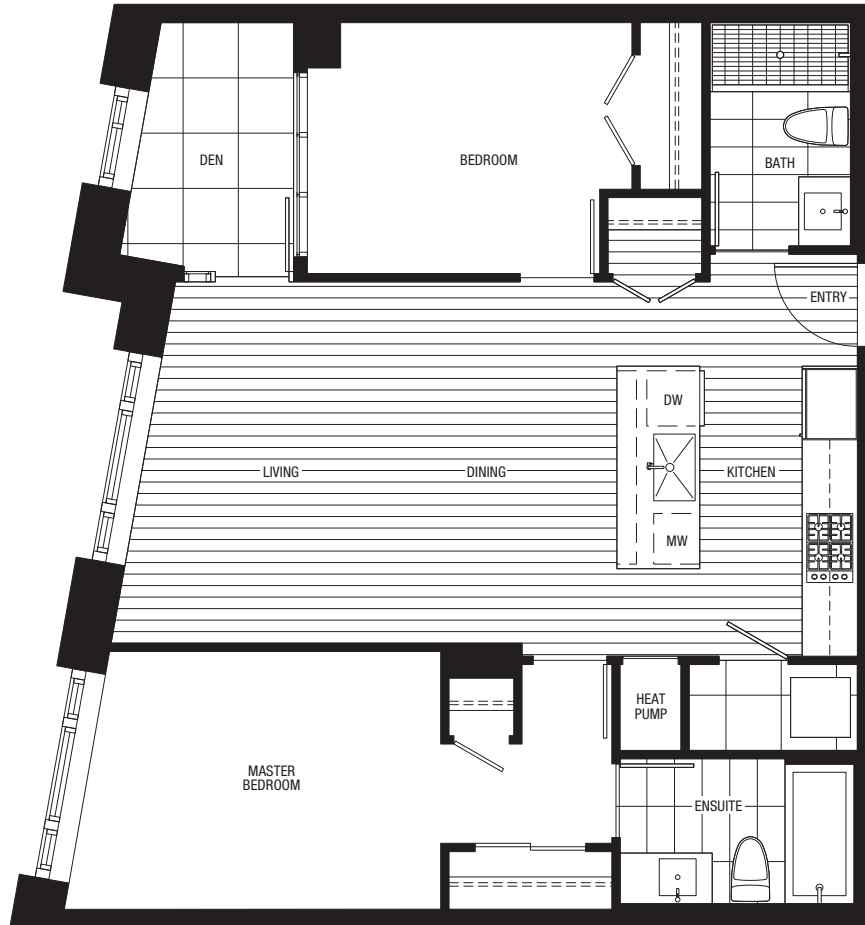

PARK RESIDENCES
AT MINORU

PLAN 2G
2 BEDROOM + DEN · 921 - 925 SF
HOMES 201 - 301

LEVEL 2

LEVEL 3