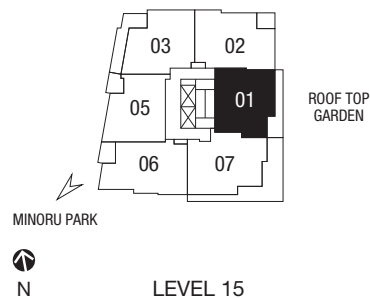

PARK RESIDENCES
AT MINORU

PLAN 2D
2 BEDROOM · 882 SF
HOMES 1501 - 1601

LEVEL 15

LEVEL 16