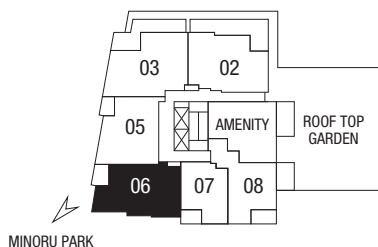

PARK RESIDENCES
AT MINORU

PLAN 2B
2 BEDROOM · 933 - 934 SF
HOMES 506 - 1606

LEVEL 5

LEVELS 6 TO 13

LEVEL 15

LEVEL 16