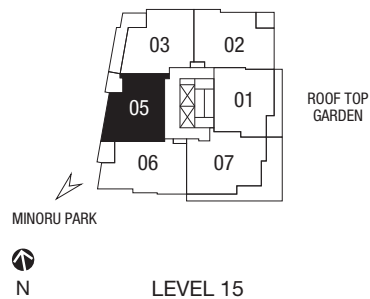

PARK RESIDENCES
AT MINORU

PLAN 2A1
2 BEDROOM · 839 SF
HOMES 1505 - 1605

LEVEL 15

LEVEL 16