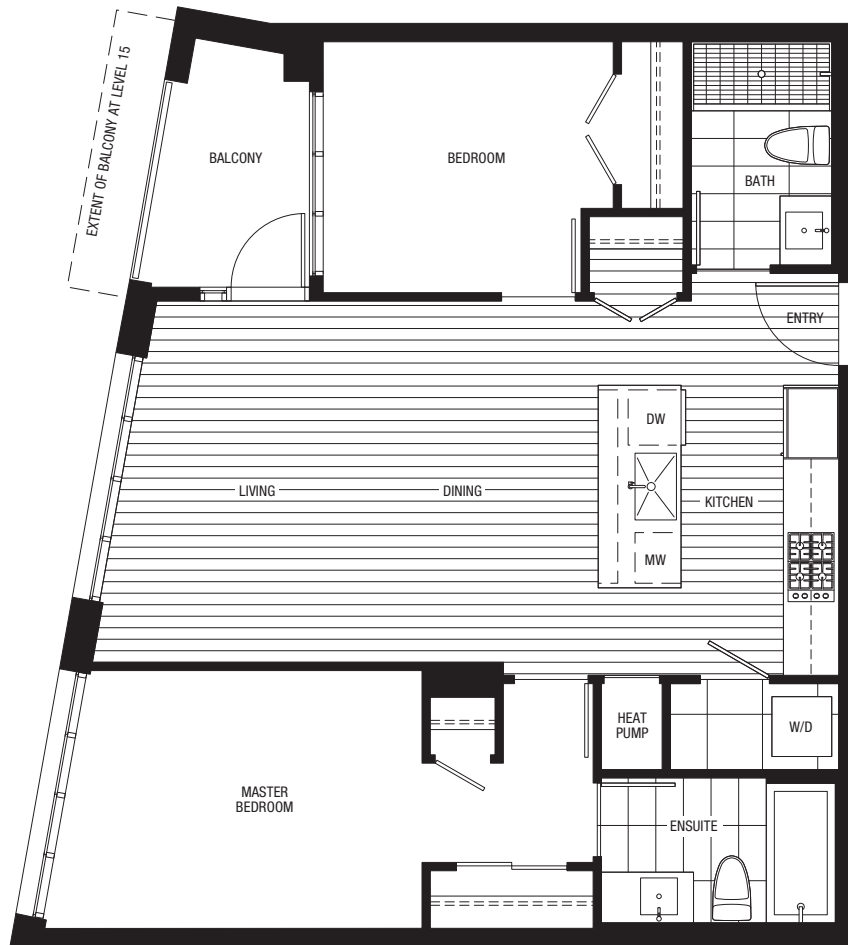

PARK RESIDENCES
AT MINORU

PLAN 2A1
2 BEDROOM · 839 SF
HOMES 1505 - 1605

LEVEL 15

LEVEL 16